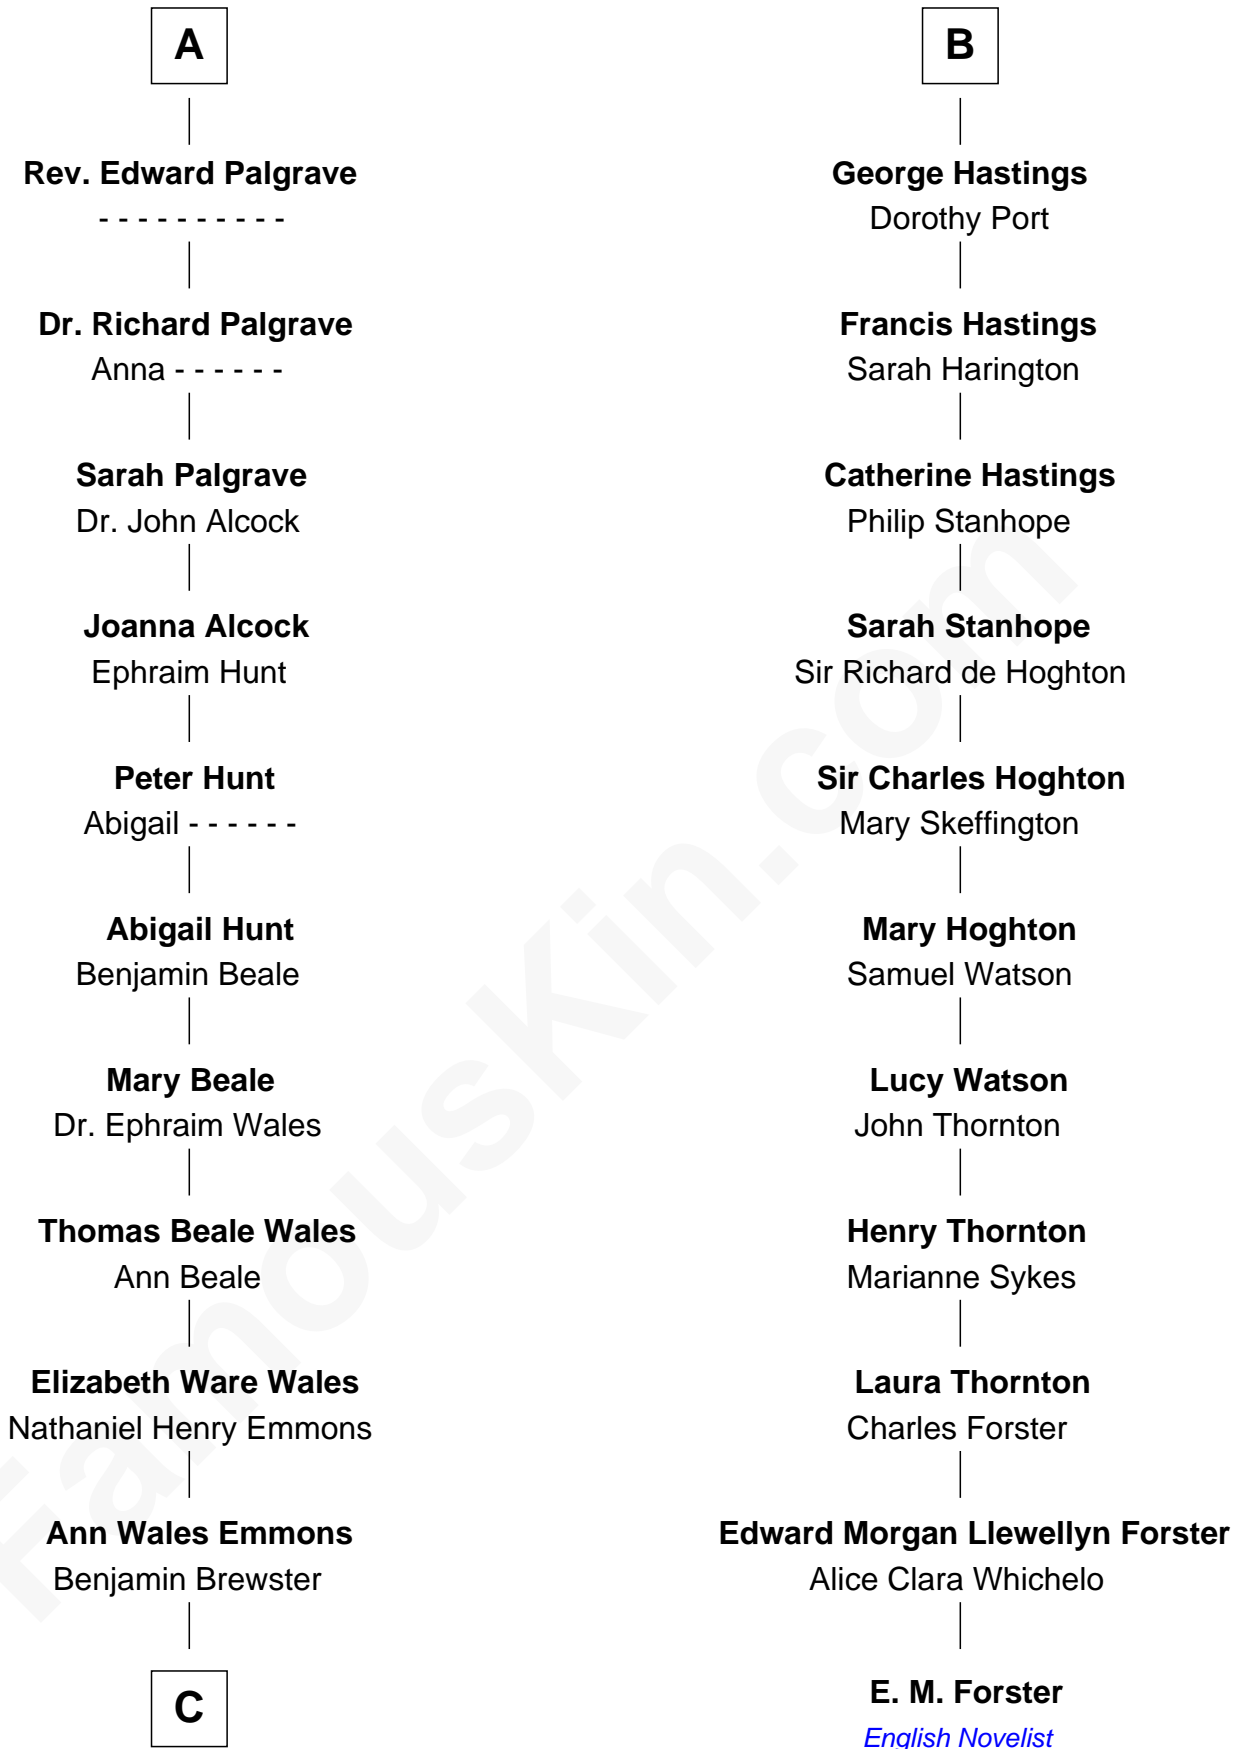

FamousKin.com Relationship Chart of

Paget Brewster

TV Actress

17th cousin 3 times removed of

E. M. Forster

English Novelist

Richard Fitzalan
Eleanor Plantagenet

Sir Richard Fitzalan
Elizabeth de Bohun

Alice Fitzalan
Sir Thomas de Holand

Margaret de Holand
Sir John Beaufort

Edmund Beaufort
Eleanor Beauchamp

Margaret Beaufort
Humphrey Stafford

Henry Stafford
Catherine Woodville

Anne Stafford
Sir George Hastings

Sir Francis Hastings
Katherine Pole

B

C

—
Dr. George Washington Wales Brewster

Ellen Mackenzie Hodge

—
George Washington Wales Brewster

Joan Ryerson

—
Galen Brewster