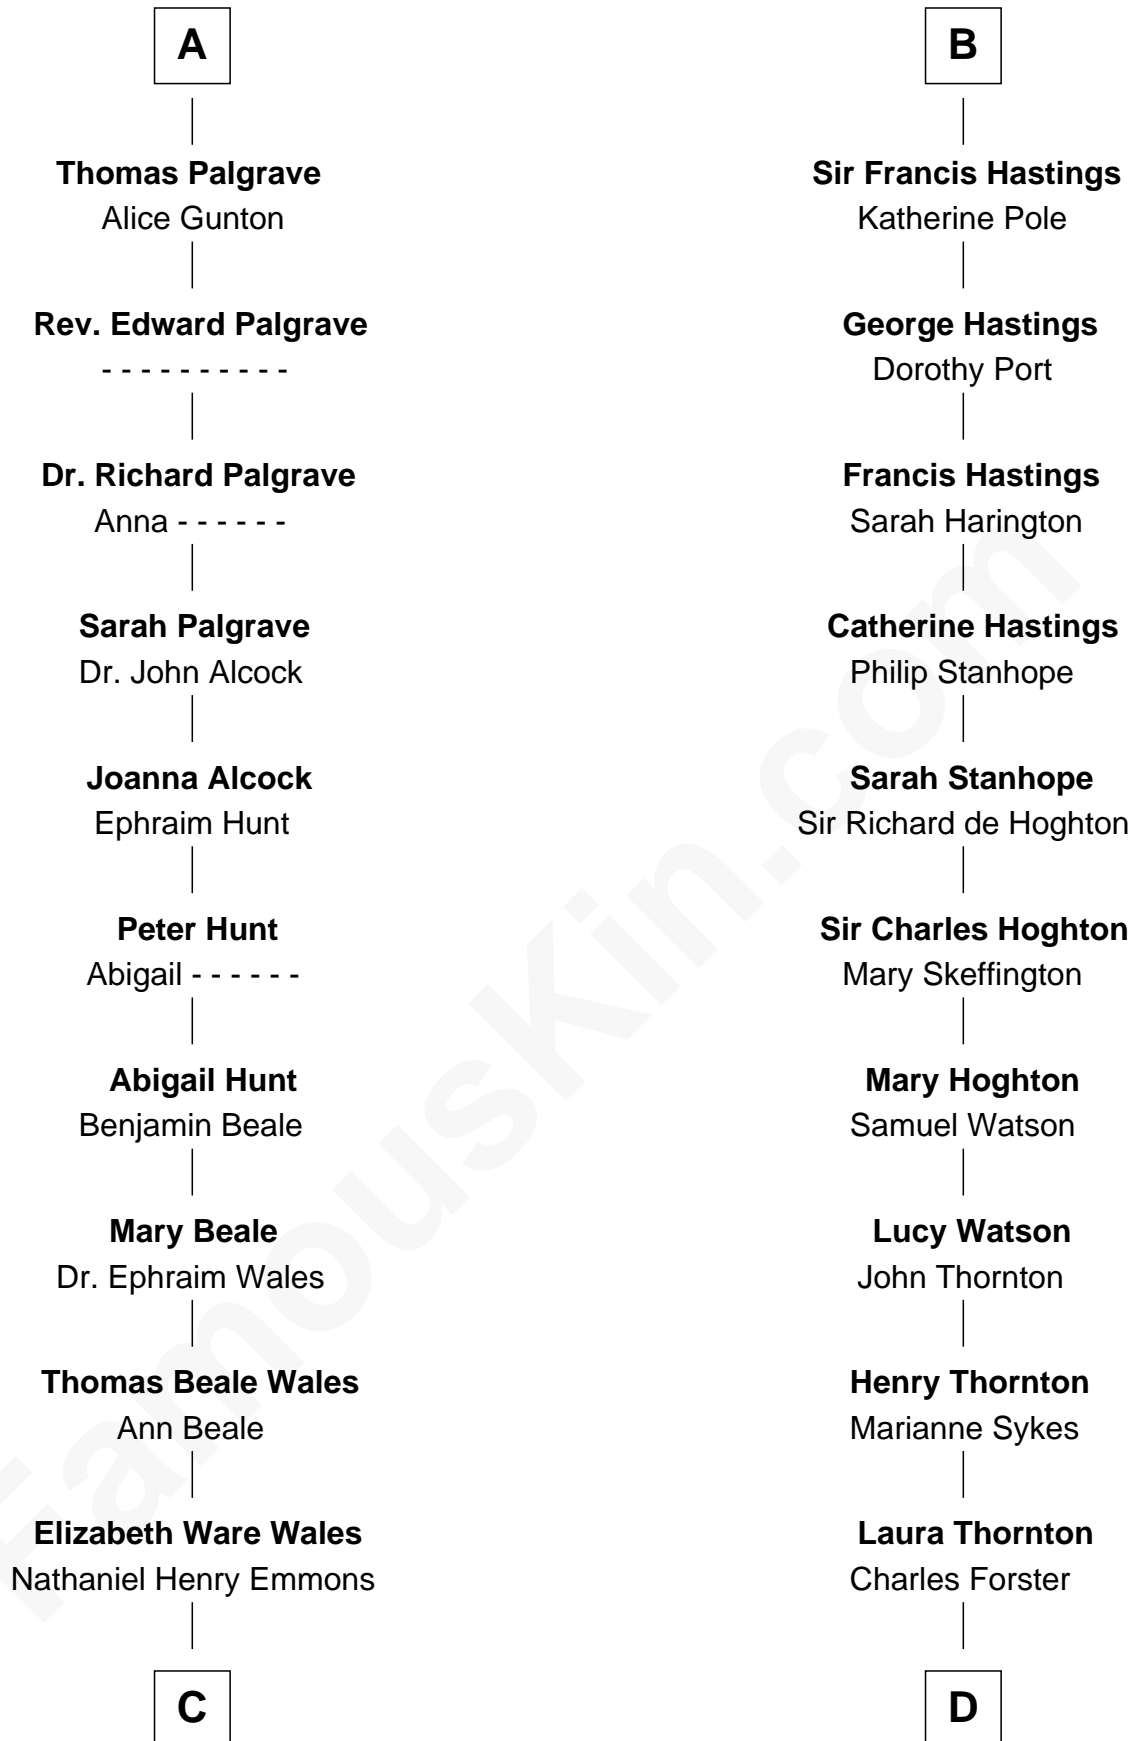

# FamousKin.com Relationship Chart of

**Paget Brewster**

*TV Actress*

18th cousin 3 times removed of

**E. M. Forster**

*English Novelist*

**Edmund Fitzalan**

Alice de Warenne

**C**

**Ann Wales Emmons**

Benjamin Brewster

**Dr. George Washington Wales Brewster**

Ellen Mackenzie Hodge

**George Washington Wales Brewster**

Joan Ryerson

**Galen Brewster**

Hathaway Tew

**Paget Brewster**

*TV Actress*

**D**

**Edward Morgan Llewellyn Forster**

Alice Clara Whichelo

**E. M. Forster**

*English Novelist*