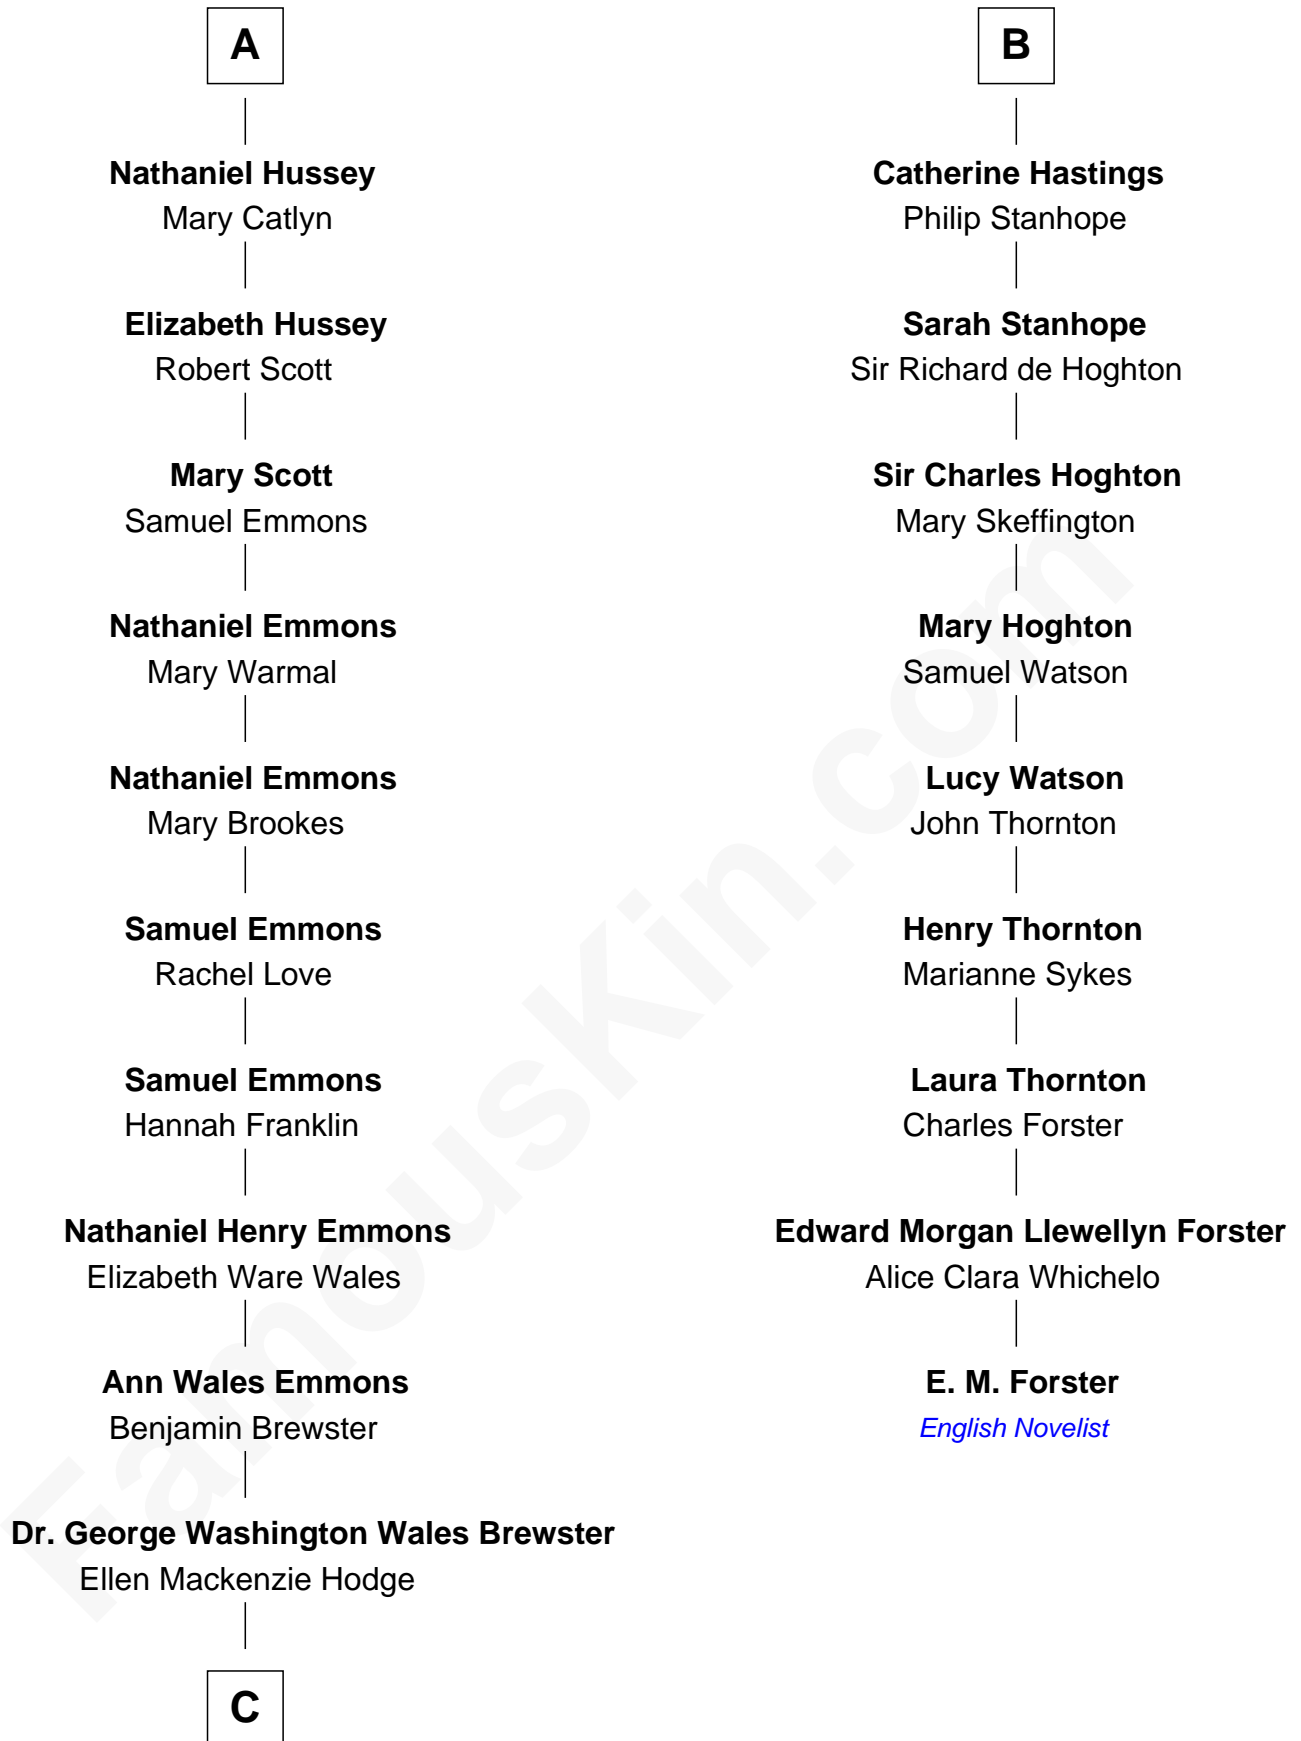

# FamousKin.com Relationship Chart of

**Paget Brewster**

*TV Actress*

15th cousin 4 times removed of

**E. M. Forster**

*English Novelist*

**C**

George Washington Wales Brewster

Joan Ryerson

Galen Brewster

Hathaway Tew

Paget Brewster

*TV Actress*

FamousKin.com