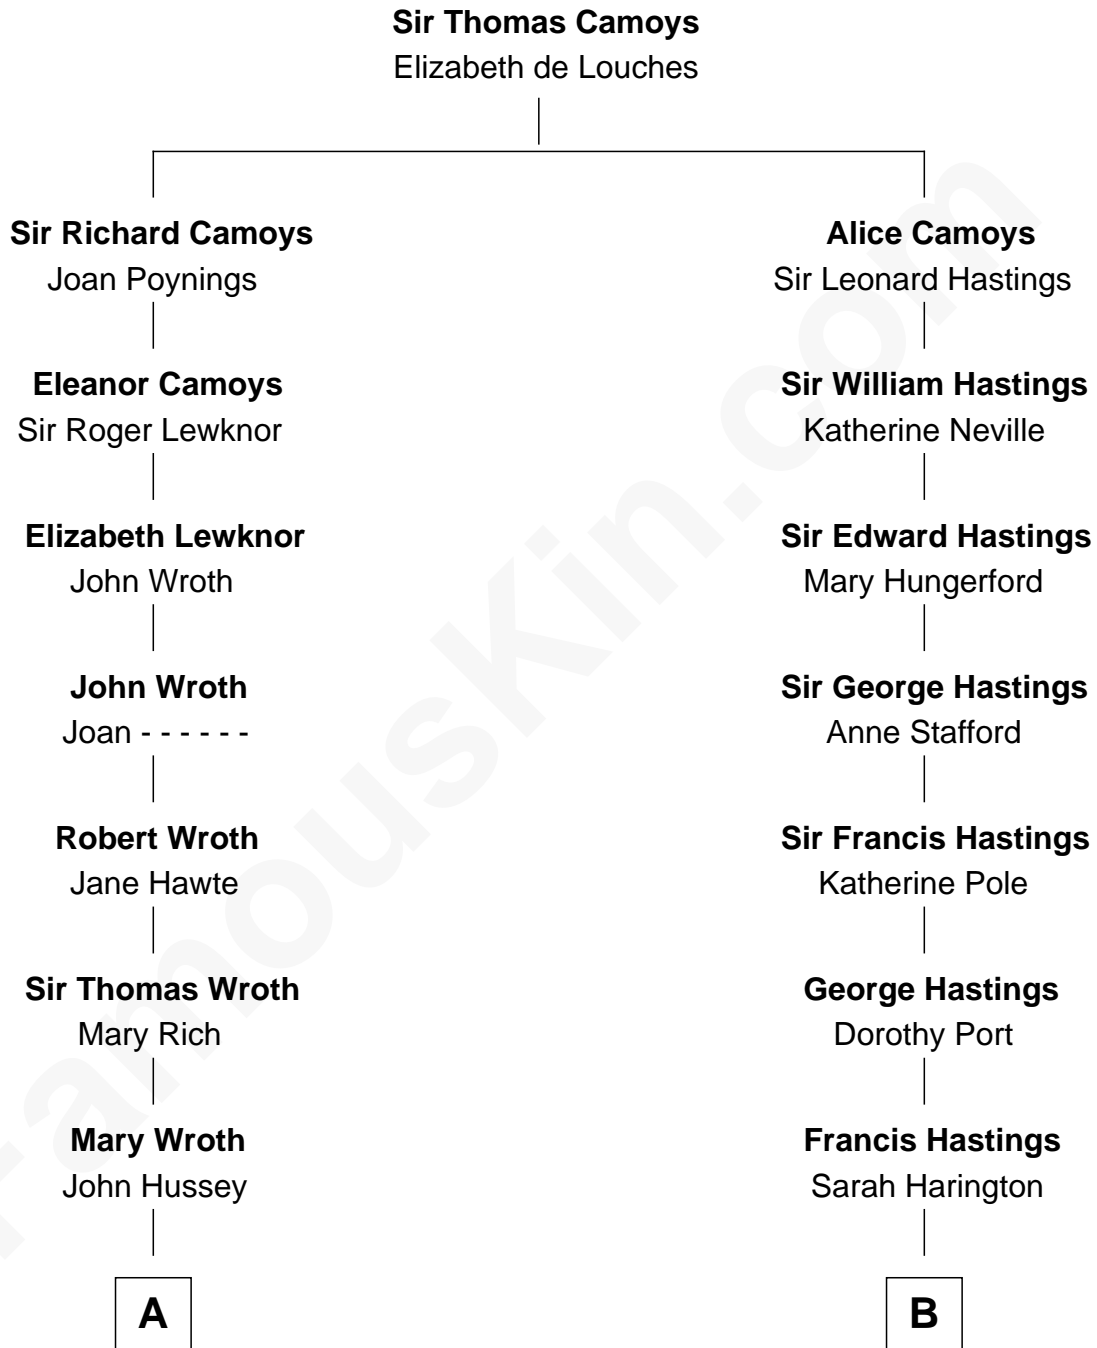

# FamousKin.com Relationship Chart of

**Paget Brewster**

*TV Actress*

15th cousin 4 times removed of

**E. M. Forster**

*English Novelist*

**C**

George Washington Wales Brewster

Joan Ryerson

Galen Brewster

Hathaway Tew

Paget Brewster

*TV Actress*

FamousKin.com