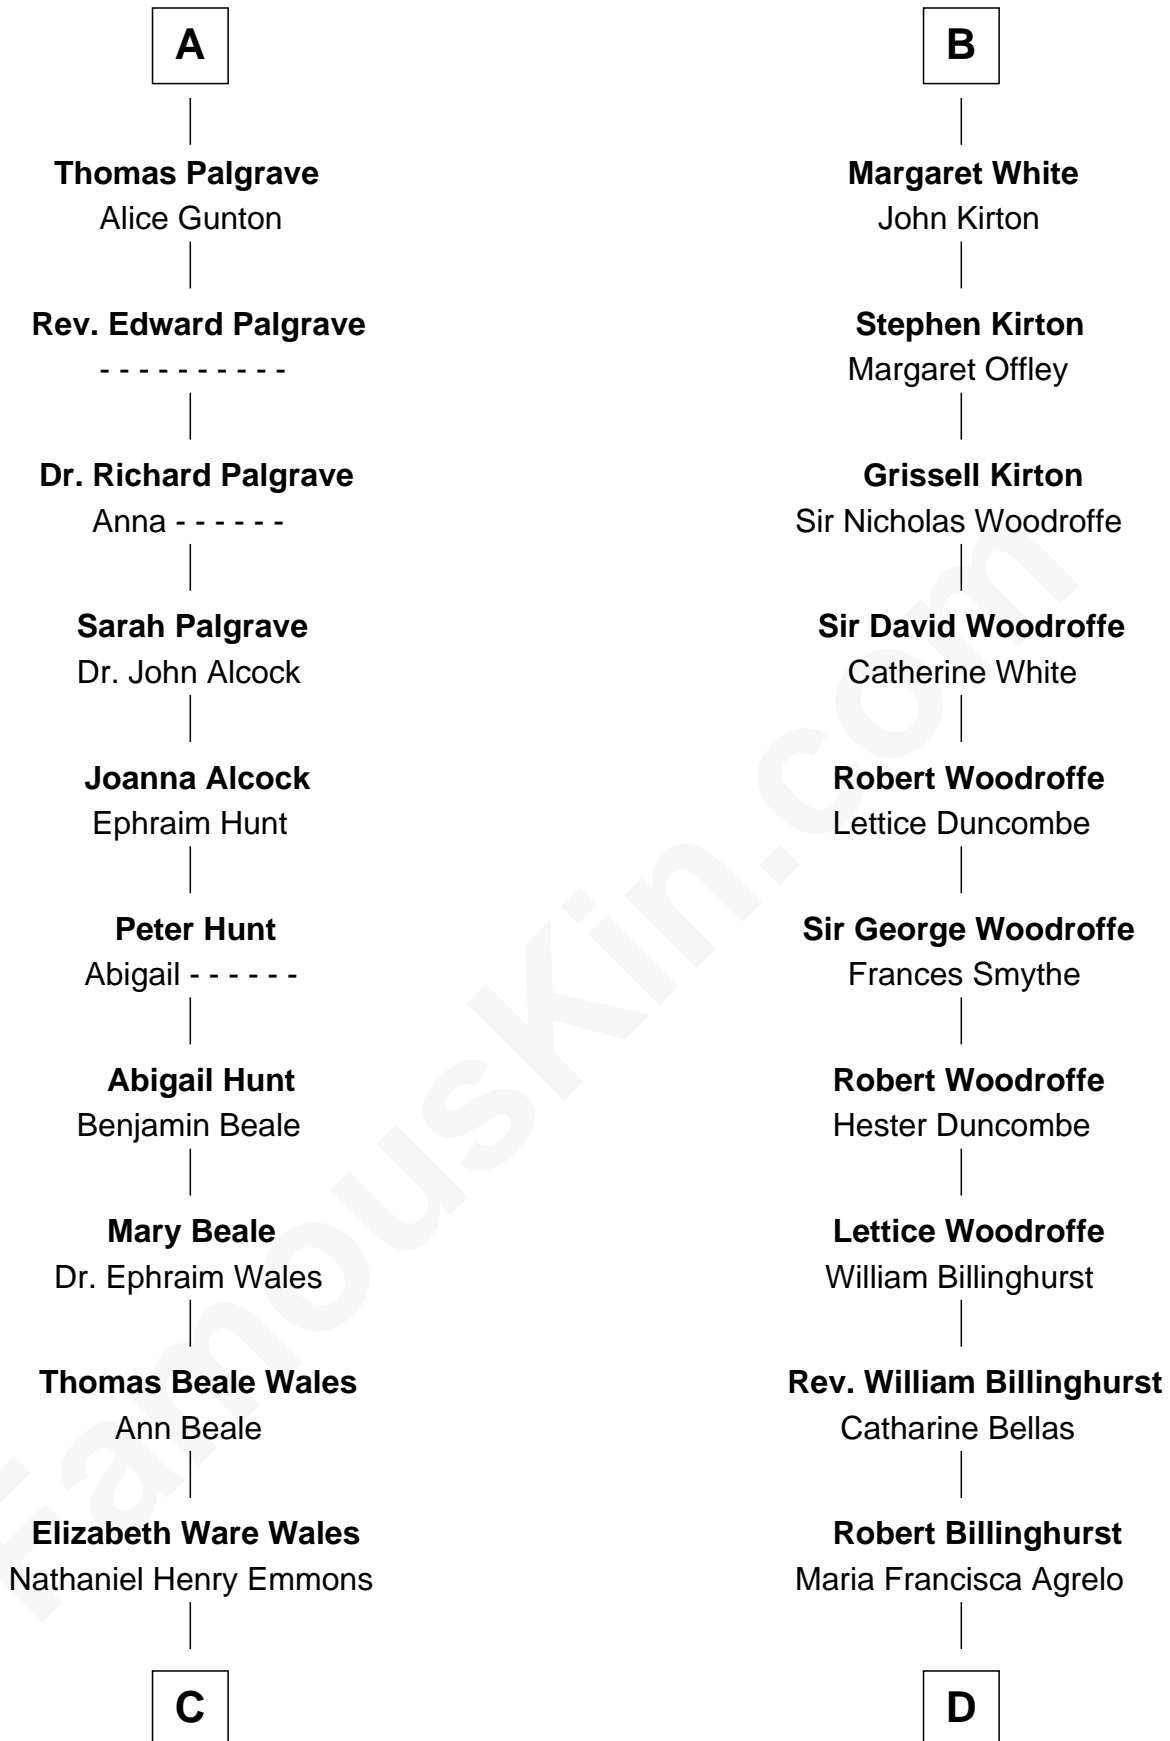

# FamousKin.com Relationship Chart of

**Paget Brewster**

*TV Actress*

18th cousin 3 times removed of

**Guillermo Billinghurst**

*31st President of Peru*

**Bartholomew de Badlesmere**

Margaret de Clare

**Elizabeth de Badlesmere**

Sir William de Bohun

**Elizabeth de Bohun**

Sir Richard Fitzalan

**Elizabeth Fitzalan**

Sir Robert Goushill

**Elizabeth Goushill**

Sir Robert Wingfield

Sir Robert Hungerford

**Eleanor Hungerford**

Sir John White

**Robert White**

Margaret Gainsford

**B**

**C**

**Ann Wales Emmons**

Benjamin Brewster

**Dr. George Washington Wales Brewster**

Ellen Mackenzie Hodge

**George Washington Wales Brewster**

Joan Ryerson

**Galen Brewster**

Hathaway Tew

**Paget Brewster**