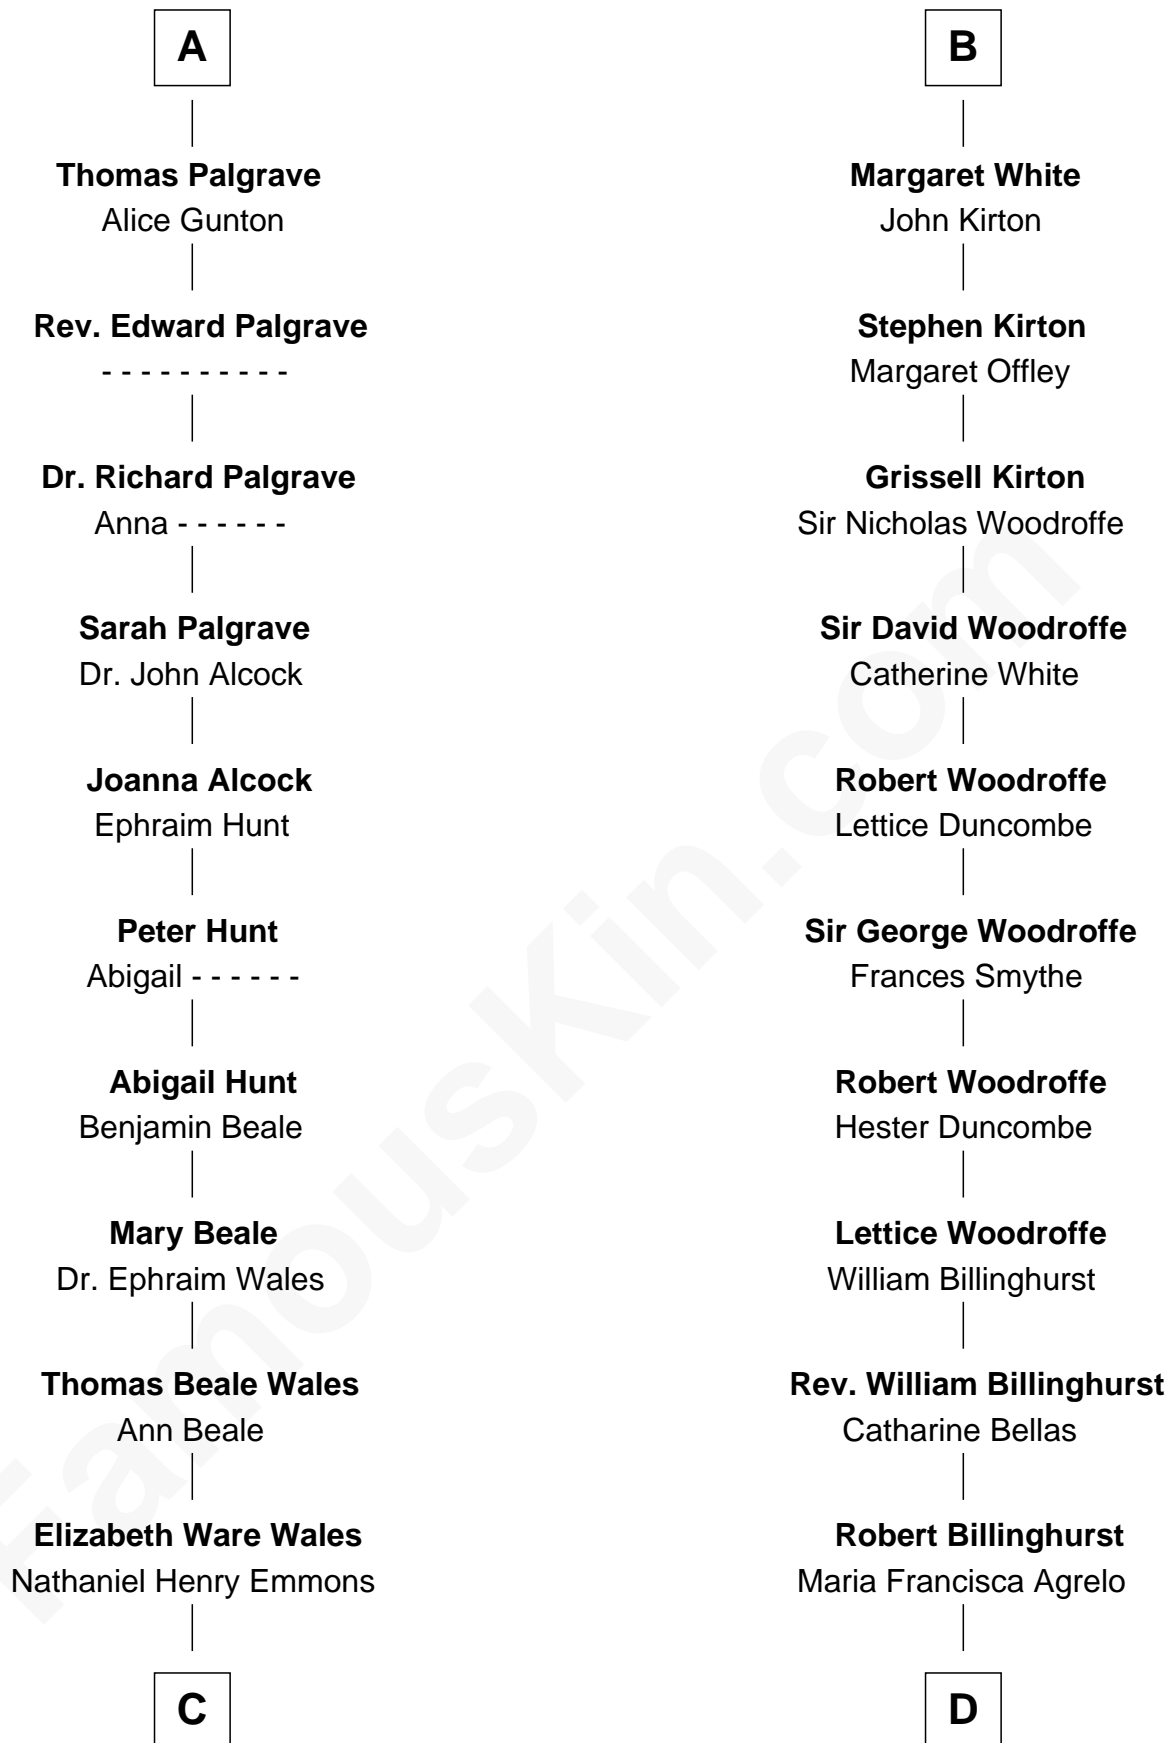

**FamousKin.com**  
**Relationship Chart of**  
**Paget Brewster**  
*TV Actress*

20th cousin 1 time removed of  
**Susana Ferrari Billinghurst**  
*Argentine Aviation Pioneer*

**Bartholomew de Badlesmere**  
 Margaret de Clare

**C**

**Ann Wales Emmons**

Benjamin Brewster

**Dr. George Washington Wales Brewster**

Ellen Mackenzie Hodge

**George Washington Wales Brewster**

Joan Ryerson

**Galen Brewster**

Hathaway Tew

**Paget Brewster**

*TV Actress*

**D**

**Daniel Mariano Billinghamurst**

Mercedes Merzano

**Lisandro Billinghamurst**

Ana Kidd

**Rosa Laureana Billinghamurst**

Alfredo Ferrari

**Susana Ferrari Billinghamurst**

*Argentine Aviation Pioneer*