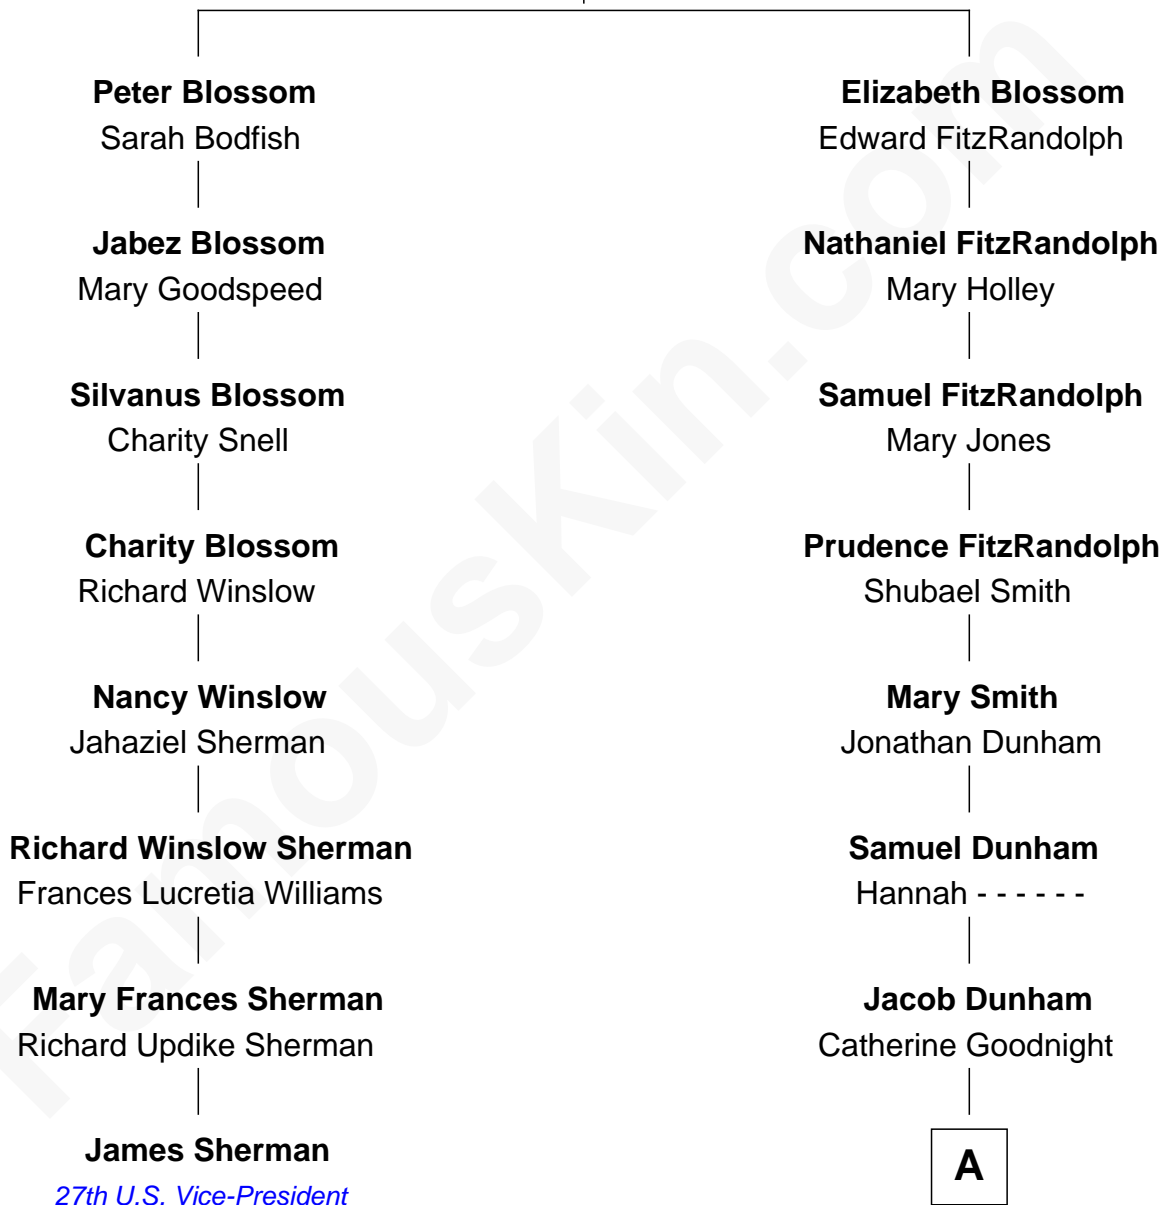

FamousKin.com Relationship Chart of

James Sherman

27th U.S. Vice-President

7th cousin 5 times removed of

Barack Obama

44th U.S. President

Thomas Blossom

Anne Elsdon

A

Jacob Mackey Dunham

Louisa Eliza Stroup

Jacob William Dunham

Mary Anne Kearney

Ralph Waldo Emerson Dunham

Ruth Lucille Armour

Stanley Armour Dunham

Madelyn Lee Payne

Stanley Ann Dunham

Barack Hussein Obama

Barack Obama

44th U.S. President

FamousKin.com