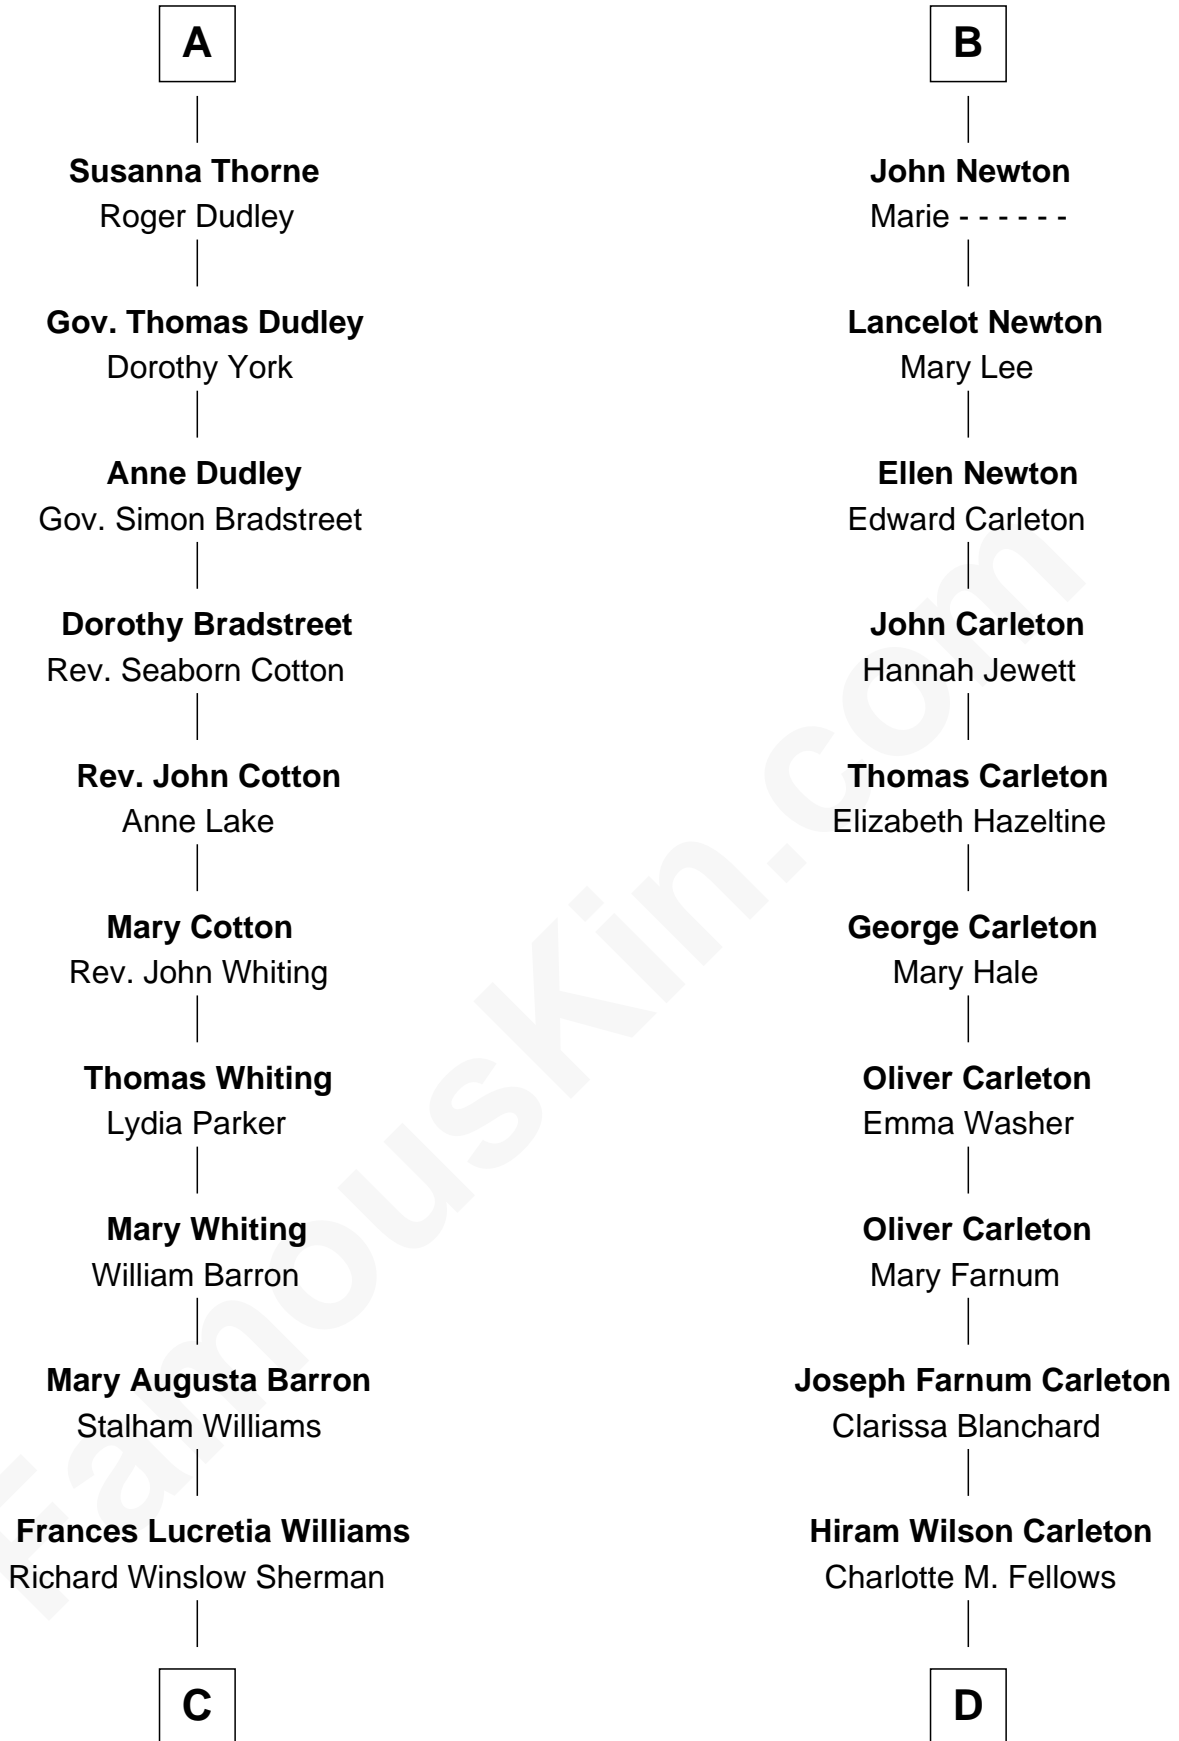

FamousKin.com Relationship Chart of

James Sherman

27th U.S. Vice-President

18th cousin 2 times removed of

Mickey Rourke

Movie Actor

Sir John Grey

Avice Marmion

C

Mary Frances Sherman
Richard Updike Sherman

James Sherman
27th U.S. Vice-President

D

Joseph Clinton Carleton
Maud Alice Fitts

Hazel May Carleton
Leonard Ernest Cameron

Annette Elizabeth Cameron
Philip Andrew Rourke