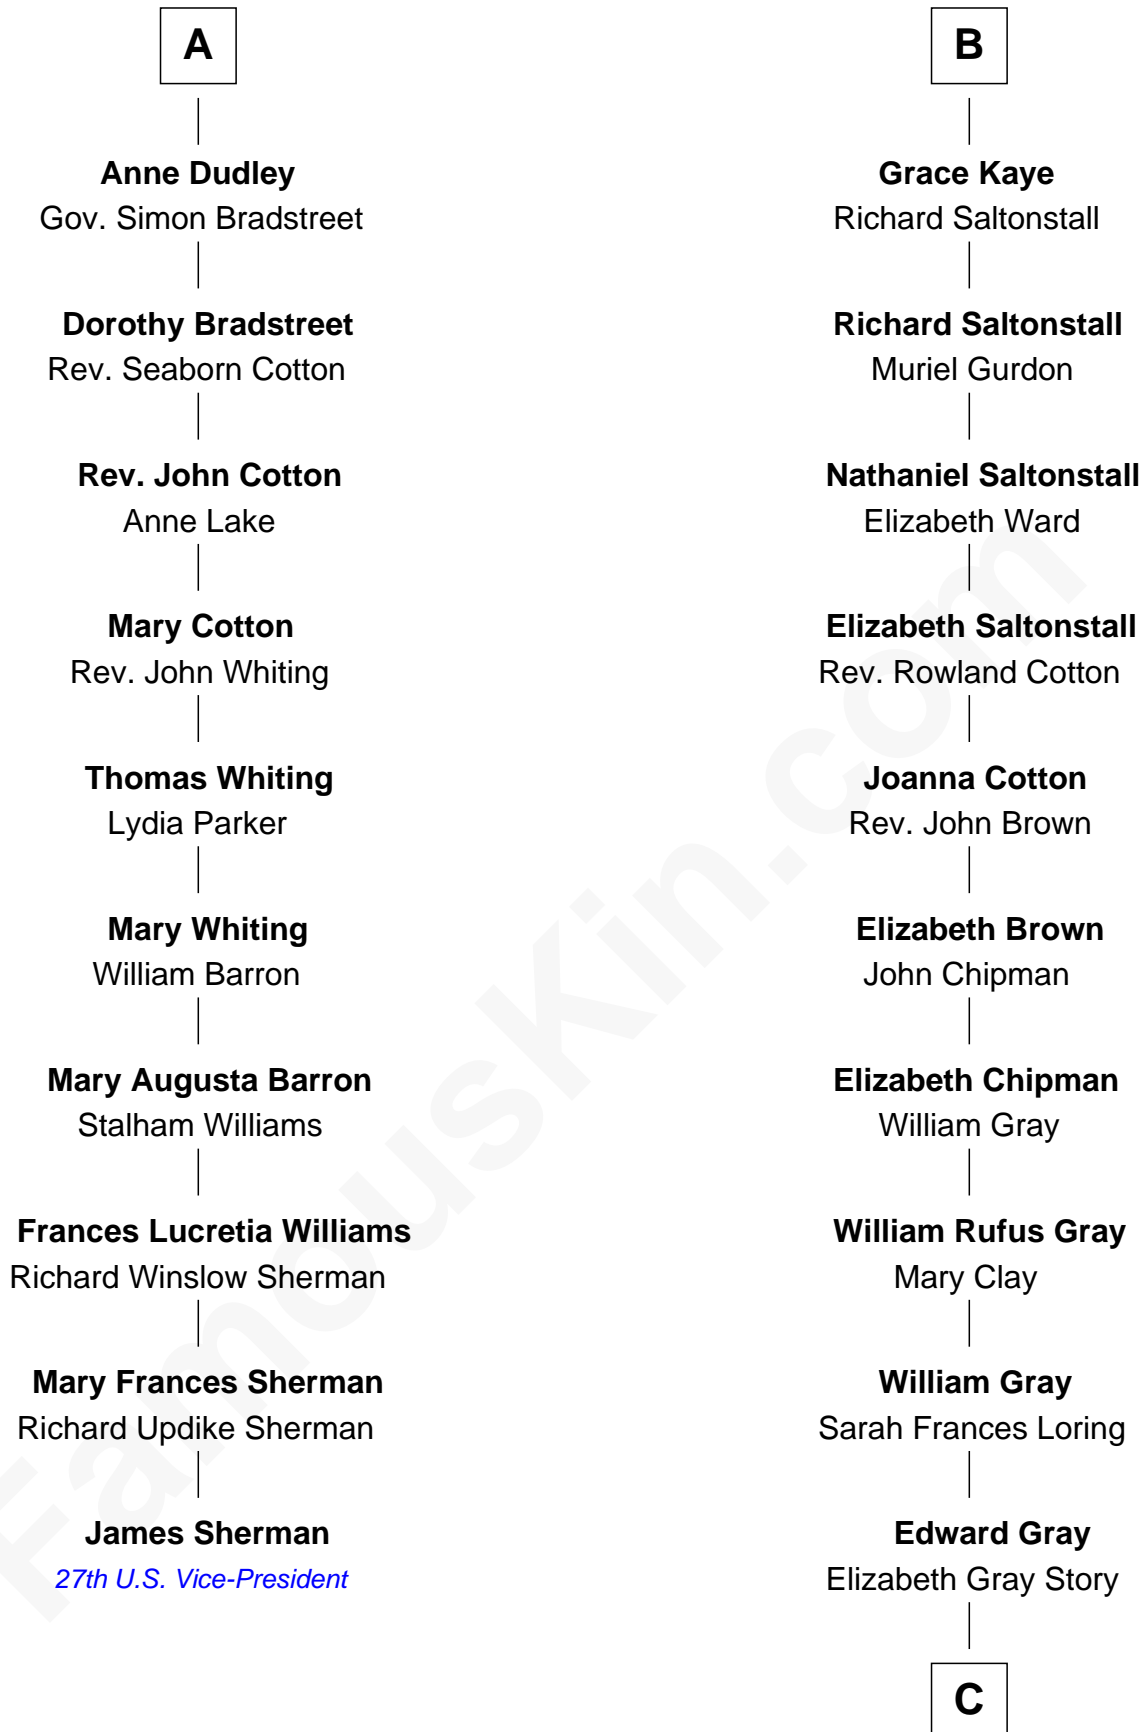

FamousKin.com Relationship Chart of

James Sherman

27th U.S. Vice-President

16th cousin 3 times removed of

Story Musgrave

NASA Astronaut

C

Marguerite Gray
John Butler Swann

Marguerite Swann
Percy Musgrave

Story Musgrave
NASA Astronaut

FamousKin.com