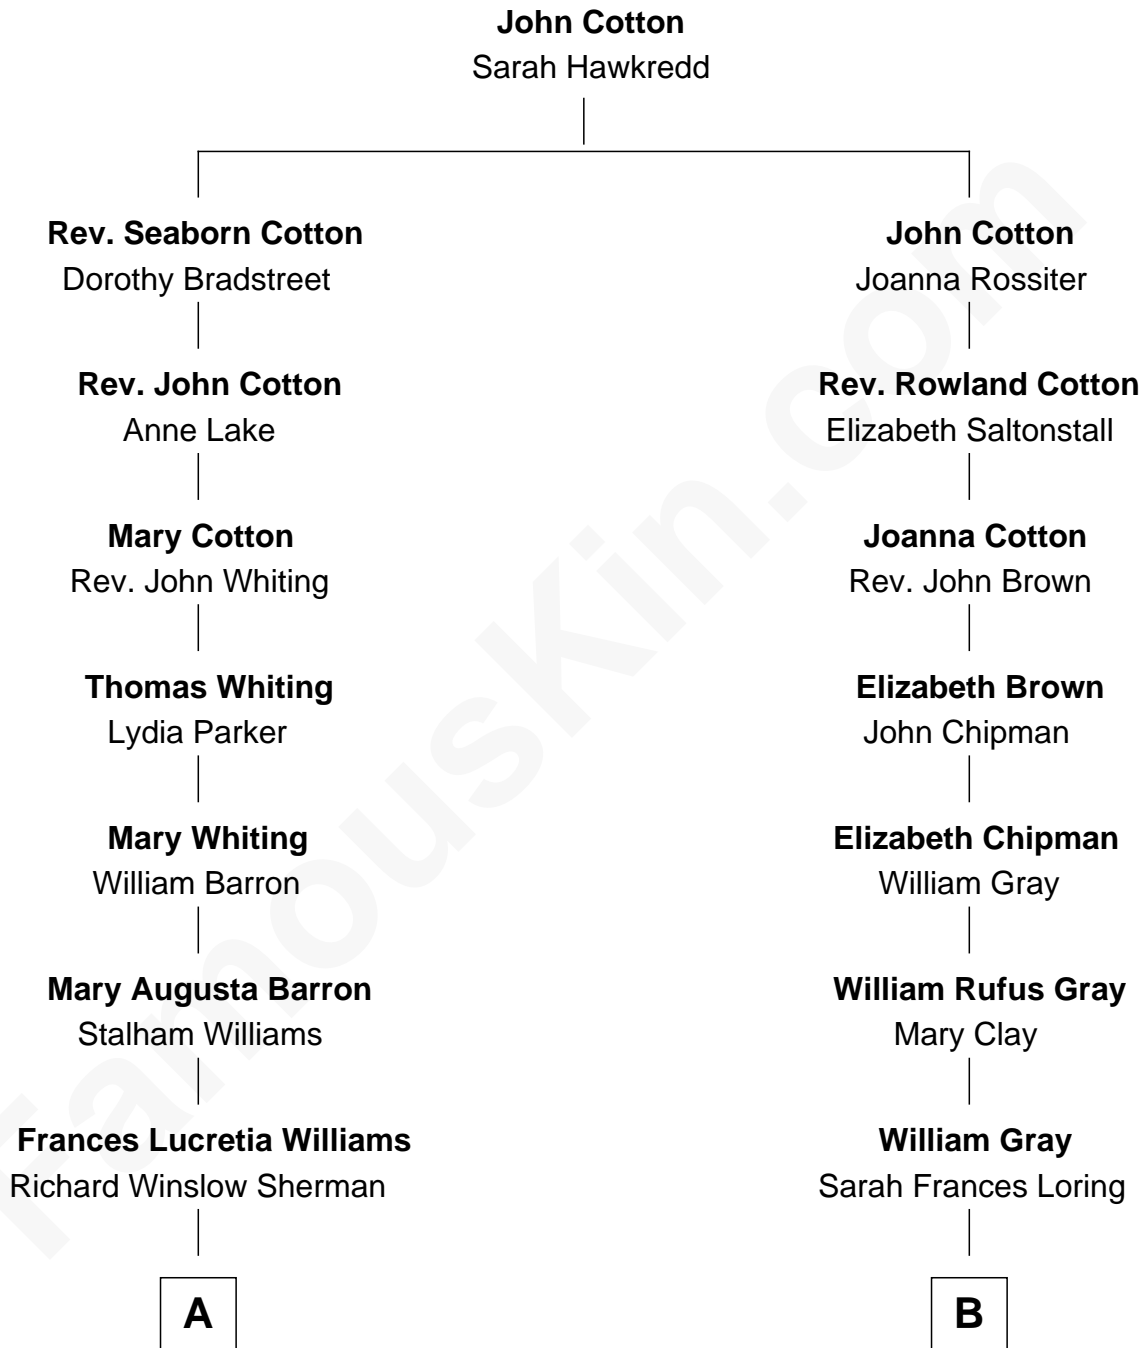

# FamousKin.com Relationship Chart of

**James Sherman**

*27th U.S. Vice-President*

8th cousin 2 times removed of

**Story Musgrave**

*NASA Astronaut*

**A**

**Mary Frances Sherman**  
Richard Updike Sherman

**James Sherman**  
*27th U.S. Vice-President*

**B**

**Edward Gray**  
Elizabeth Gray Story

**Marguerite Gray**  
John Butler Swann

**Marguerite Swann**  
Percy Musgrave

**Story Musgrave**  
*NASA Astronaut*