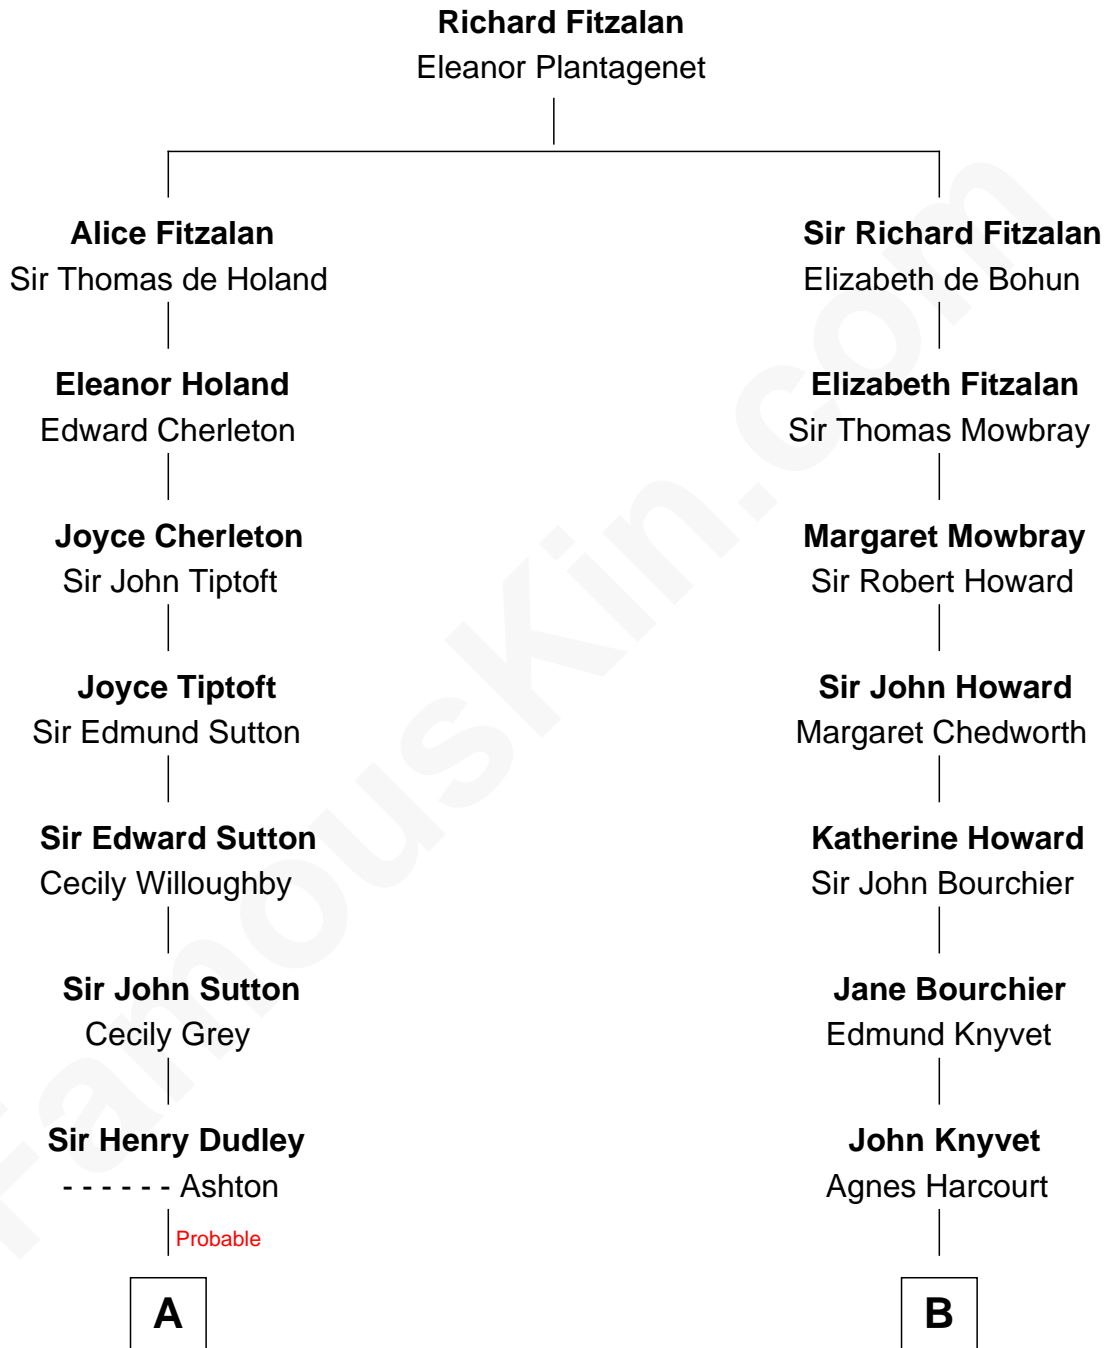

FamousKin.com Relationship Chart of

James Sherman

27th U.S. Vice-President

18th cousin 2 times removed of

Story Musgrave

NASA Astronaut

C

Mary Frances Sherman
Richard Updike Sherman

James Sherman
27th U.S. Vice-President

D

Edward Gray
Elizabeth Gray Story

Marguerite Gray
John Butler Swann

Marguerite Swann
Percy Musgrave

Story Musgrave
NASA Astronaut

FamousKin.com