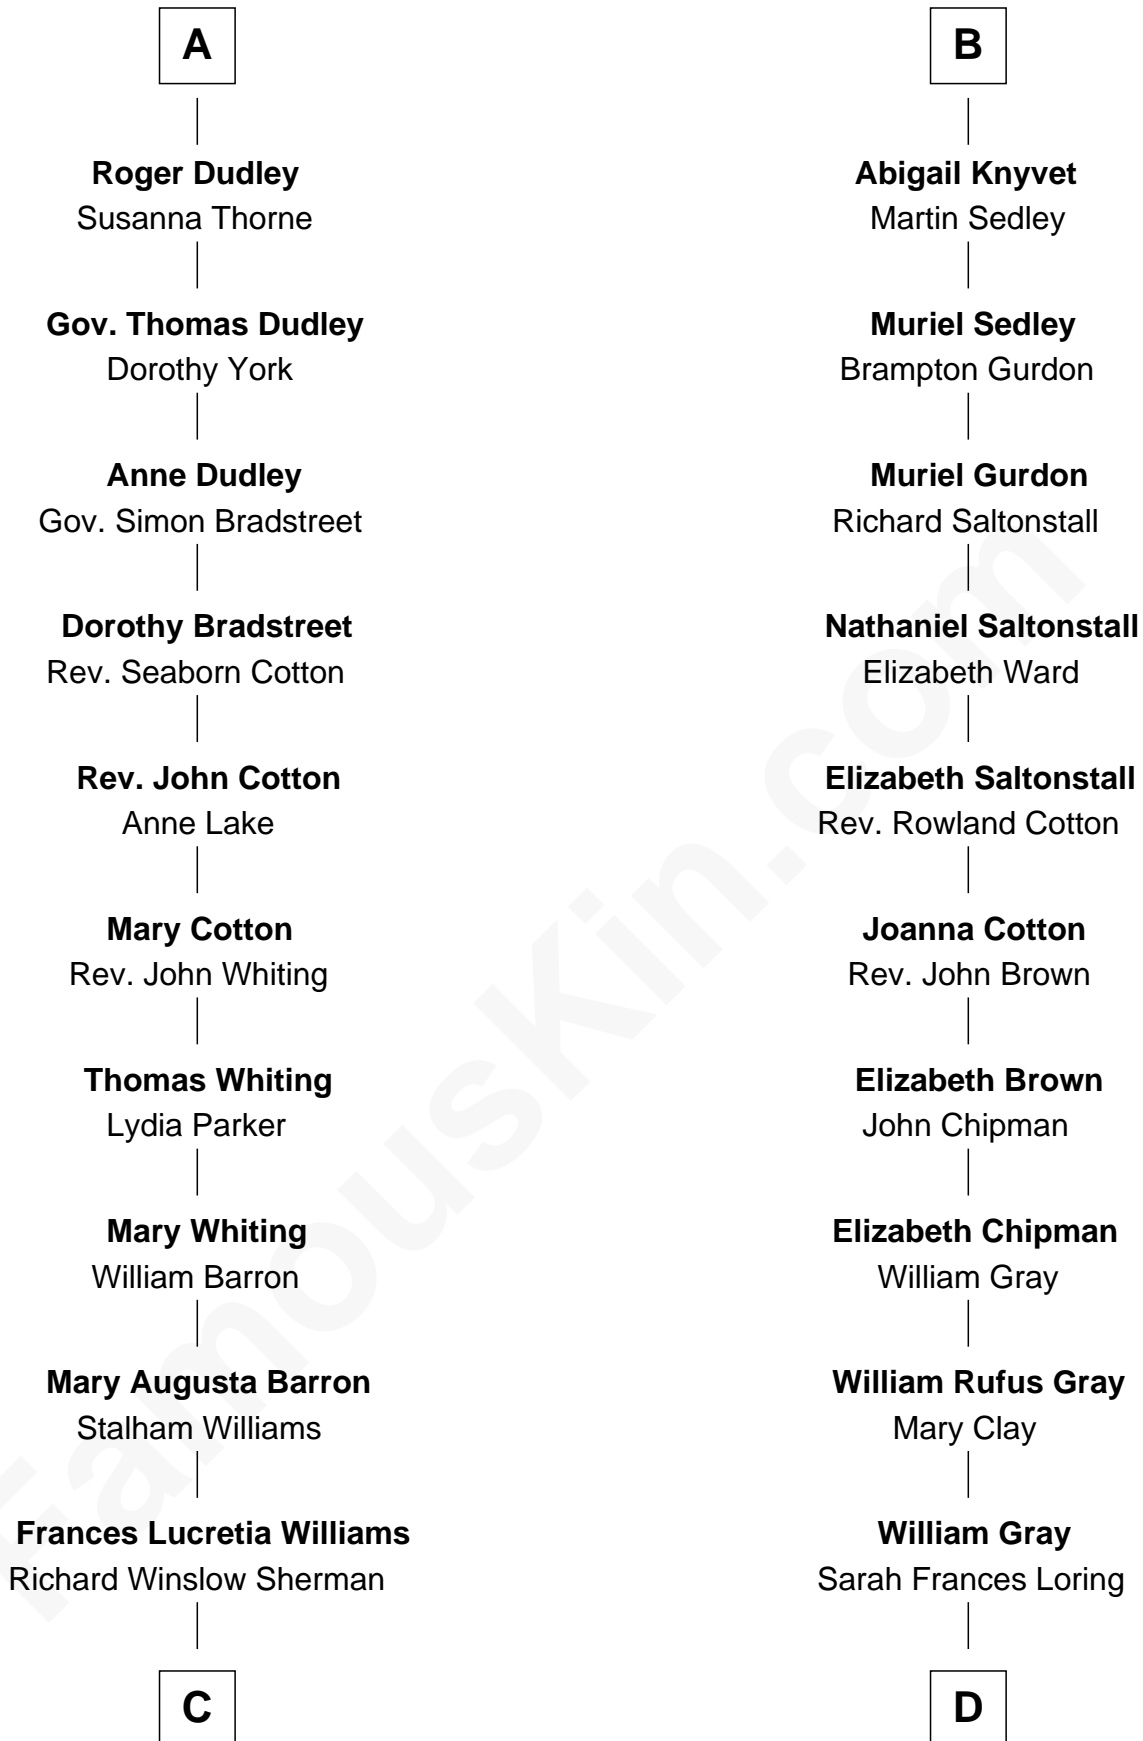

FamousKin.com Relationship Chart of

James Sherman

27th U.S. Vice-President

18th cousin 2 times removed of

Story Musgrave

NASA Astronaut

C

Mary Frances Sherman
Richard Updike Sherman

James Sherman
27th U.S. Vice-President

D

Edward Gray
Elizabeth Gray Story

Marguerite Gray
John Butler Swann

Marguerite Swann
Percy Musgrave

Story Musgrave
NASA Astronaut

FamousKin.com