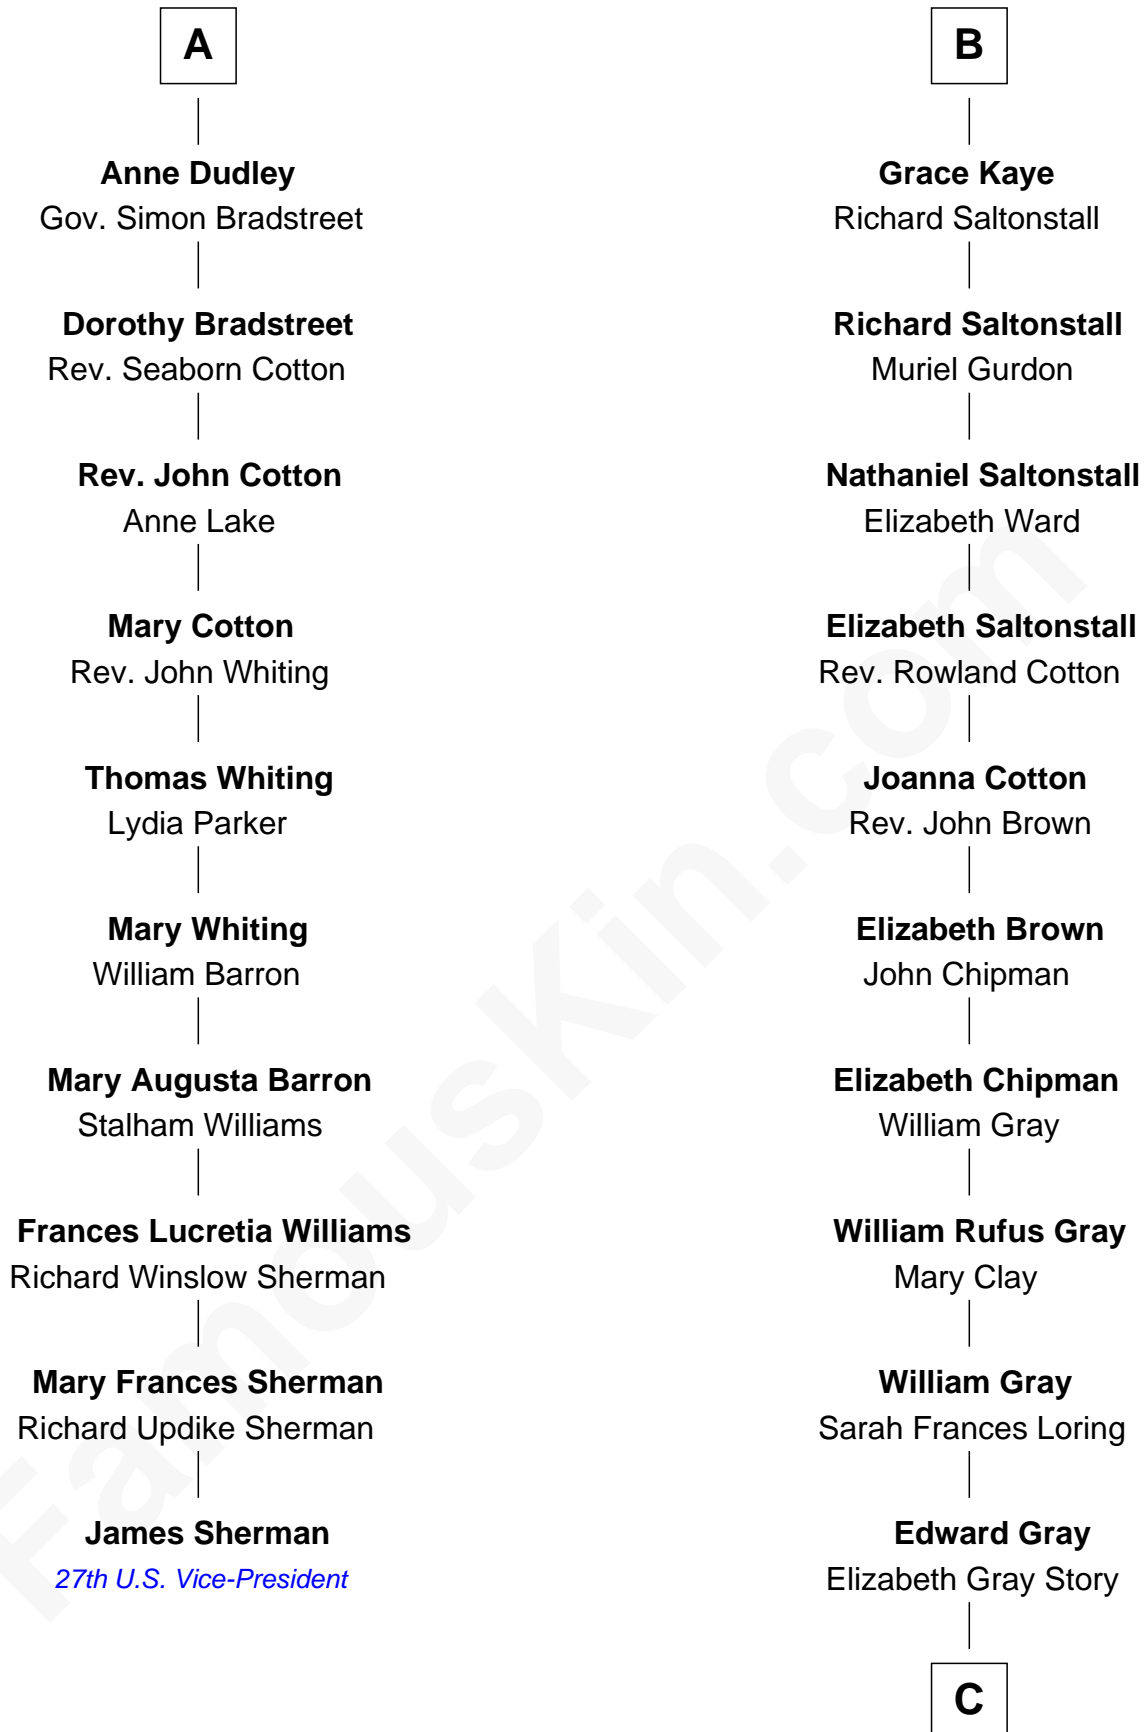

FamousKin.com Relationship Chart of

James Sherman

27th U.S. Vice-President

16th cousin 3 times removed of

Story Musgrave

NASA Astronaut

Sir Ralph Neville

Joan Beaufort

Katherine Neville
Sir Thomas Strangeways

Joan Strangeways
Sir William Willoughby

Cecily Willoughby
Sir Edward Sutton

Sir John Sutton
Cecily Grey

Sir Henry Dudley
----- Ashton

Probable

Roger Dudley
Susanna Thorne

Gov. Thomas Dudley
Dorothy York

A

Eleanor Neville
Sir Henry Percy

Sir Henry Percy
Eleanor Poynings

Margaret Percy
Sir William Gascoigne

Dorothy Gascoigne
Sir Ninian Markenfield

Alice Markenfield
Sir Robert Mauleverer

Dorothy Mauleverer
John Kaye

Robert Kaye
Anne Flower

B

C

Marguerite Gray
John Butler Swann

Marguerite Swann
Percy Musgrave

Story Musgrave
NASA Astronaut

FamousKin.com