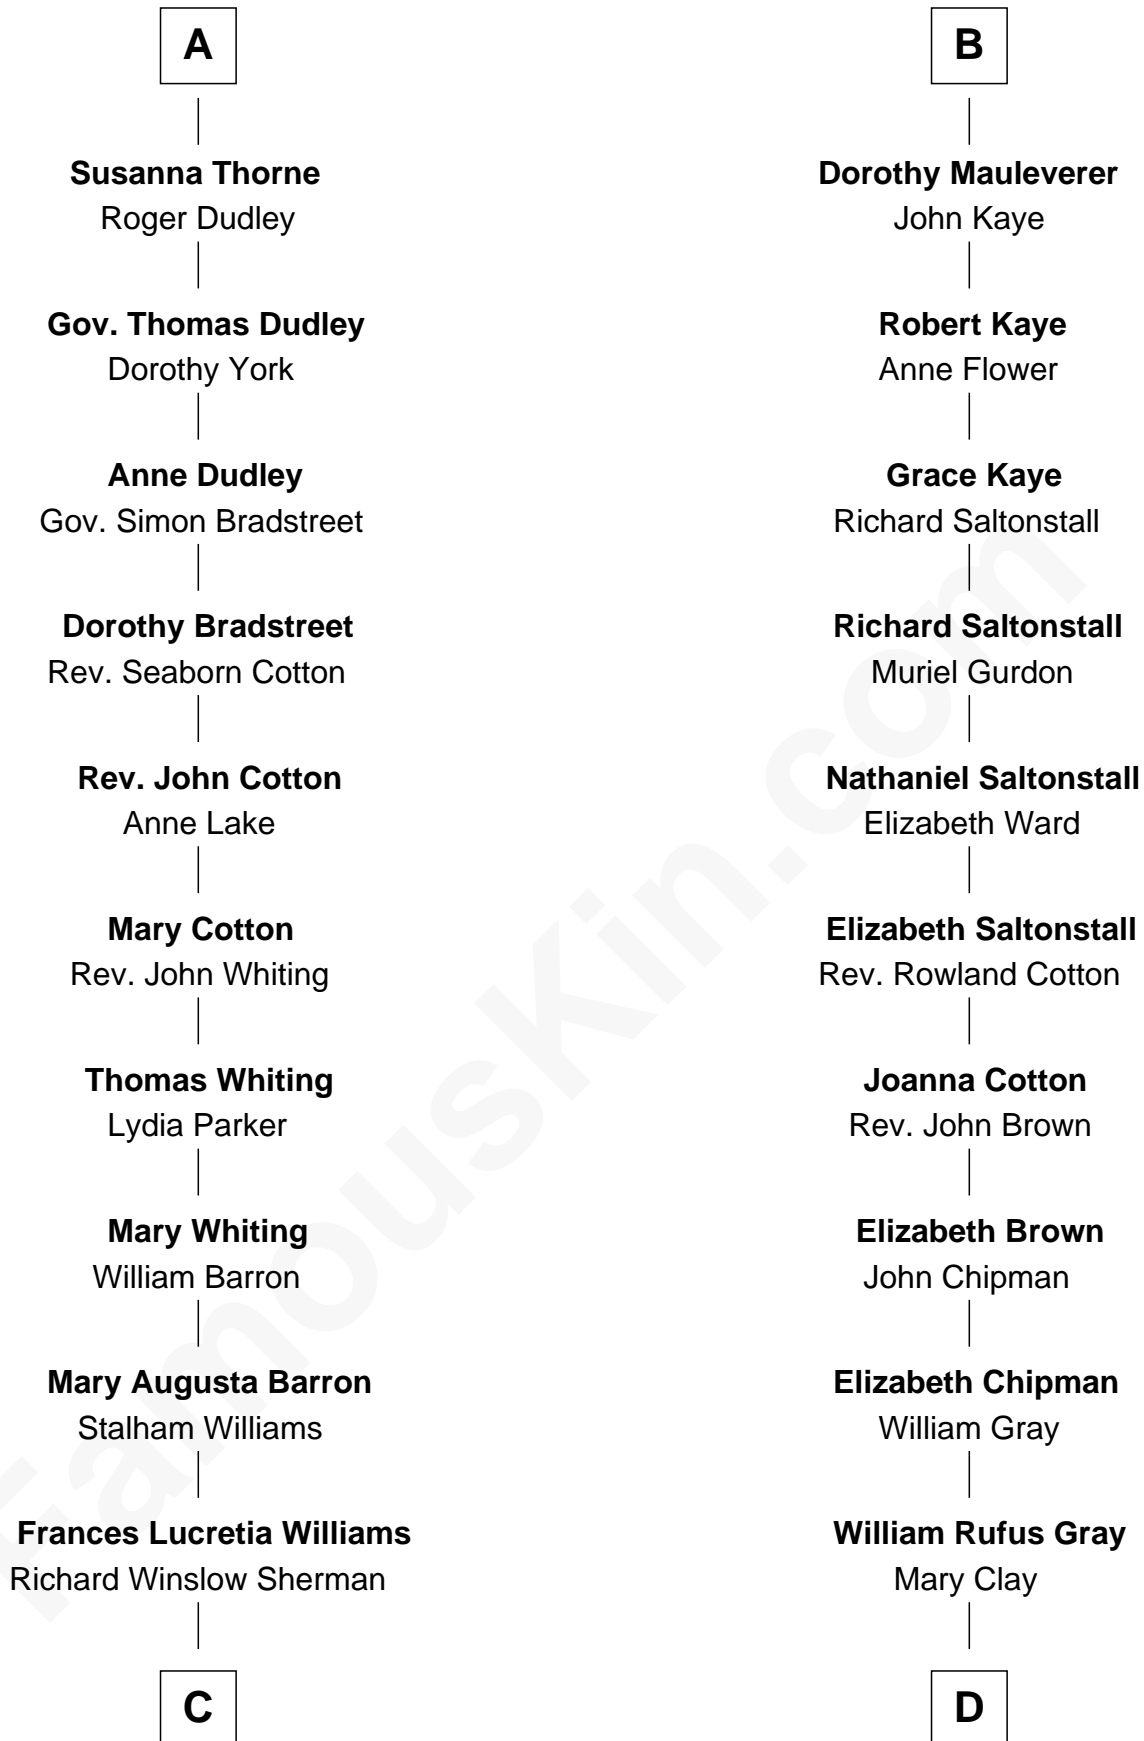

# FamousKin.com Relationship Chart of

**James Sherman**

*27th U.S. Vice-President*

18th cousin 3 times removed of

**Story Musgrave**

*NASA Astronaut*

**Sir John Grey**

Avice Marmion

**C**

**Mary Frances Sherman**  
Richard Updike Sherman

**James Sherman**  
*27th U.S. Vice-President*

**D**

**William Gray**  
Sarah Frances Loring

**Edward Gray**  
Elizabeth Gray Story

**Marguerite Gray**  
John Butler Swann

**Marguerite Swann**  
Percy Musgrave

**Story Musgrave**  
*NASA Astronaut*

FamousKin.com