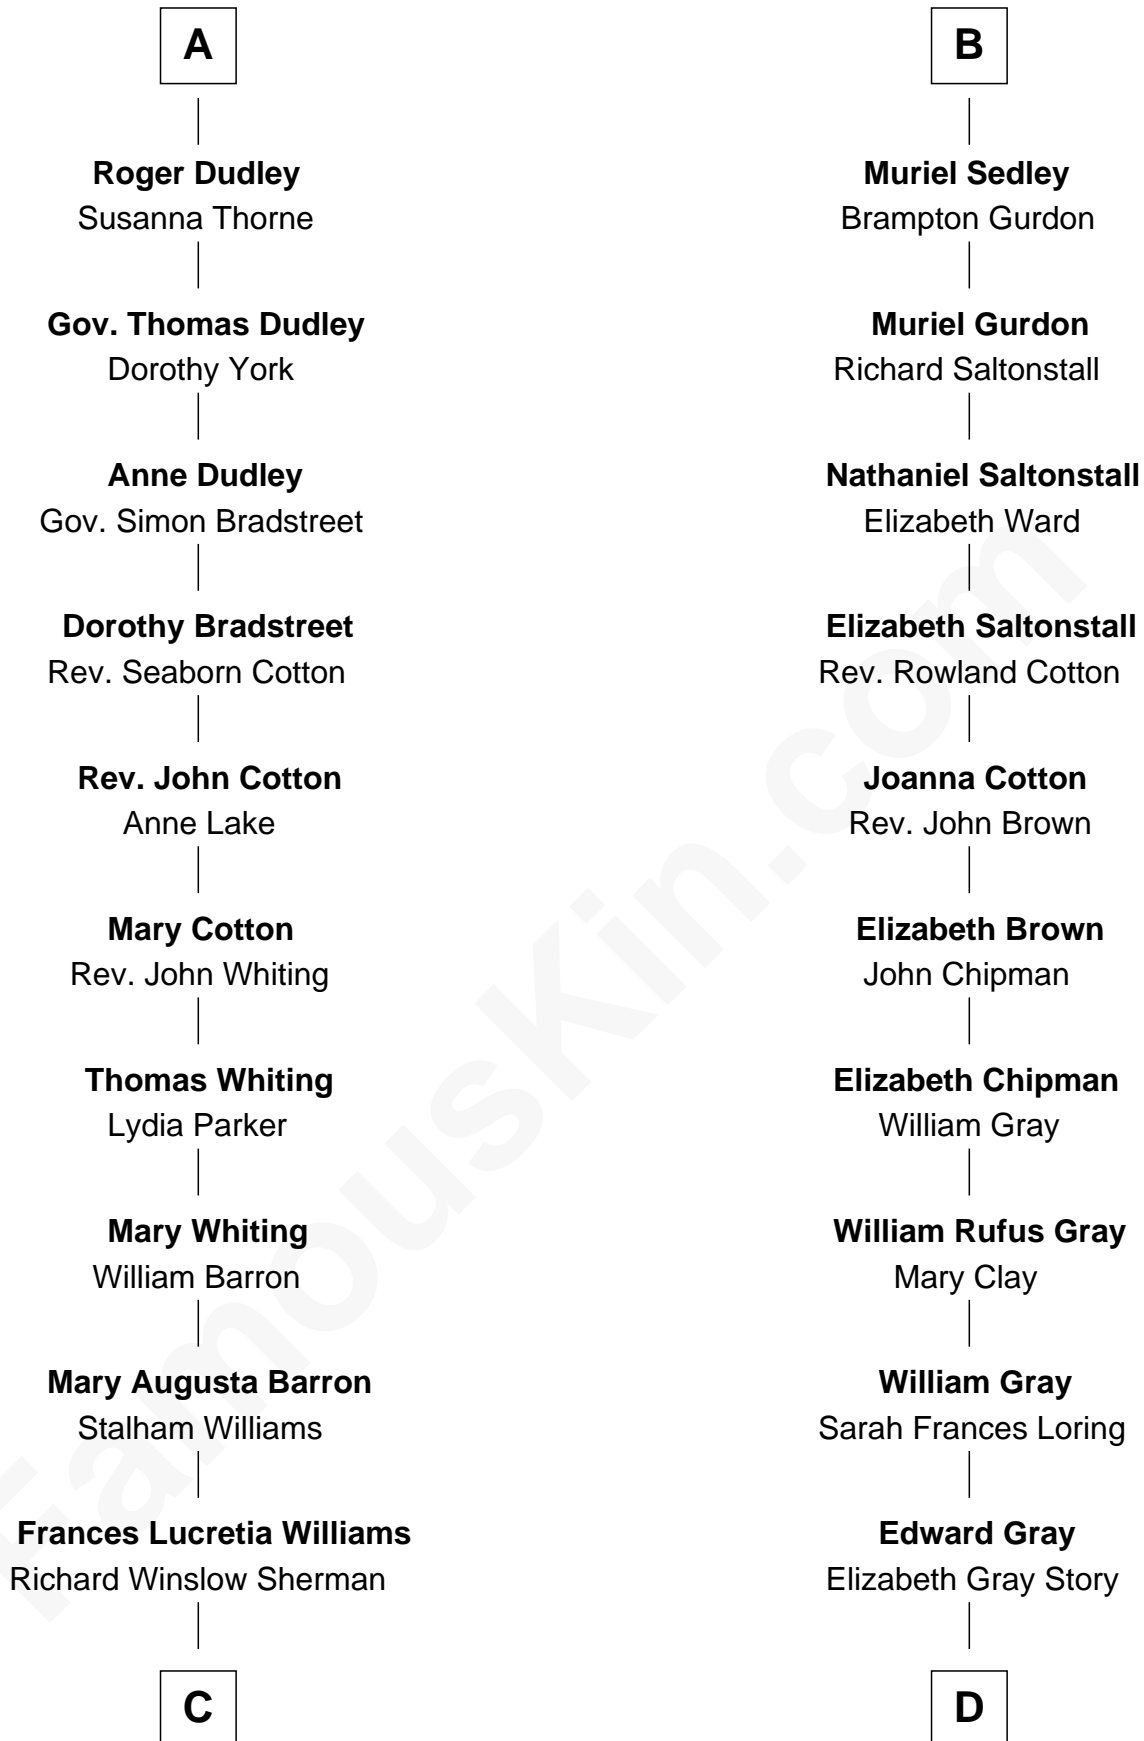

# FamousKin.com Relationship Chart of

**James Sherman**

*27th U.S. Vice-President*

18th cousin 1 time removed of

**Story Musgrave**

*NASA Astronaut*

**Thomas Holand**  
Joan Plantagenet

**Sir Thomas de Holand**

Elizabeth of Lancaster

**Constance de Holand**

Sir John Grey

**Alice Grey**

Sir William Knyvet

**Sir Edmund Knyvet**

Eleanor Tyrrel

**Edmund Knyvet**

Jane Bouchier

**John Knyvet**

Agnes Harcourt

**Abigail Knyvet**

Martin Sedley

**B**

**C**

**Mary Frances Sherman**  
Richard Updike Sherman

**James Sherman**  
*27th U.S. Vice-President*

**D**

**Marguerite Gray**  
John Butler Swann

**Marguerite Swann**  
Percy Musgrave

**Story Musgrave**  
*NASA Astronaut*

FamousKin.com