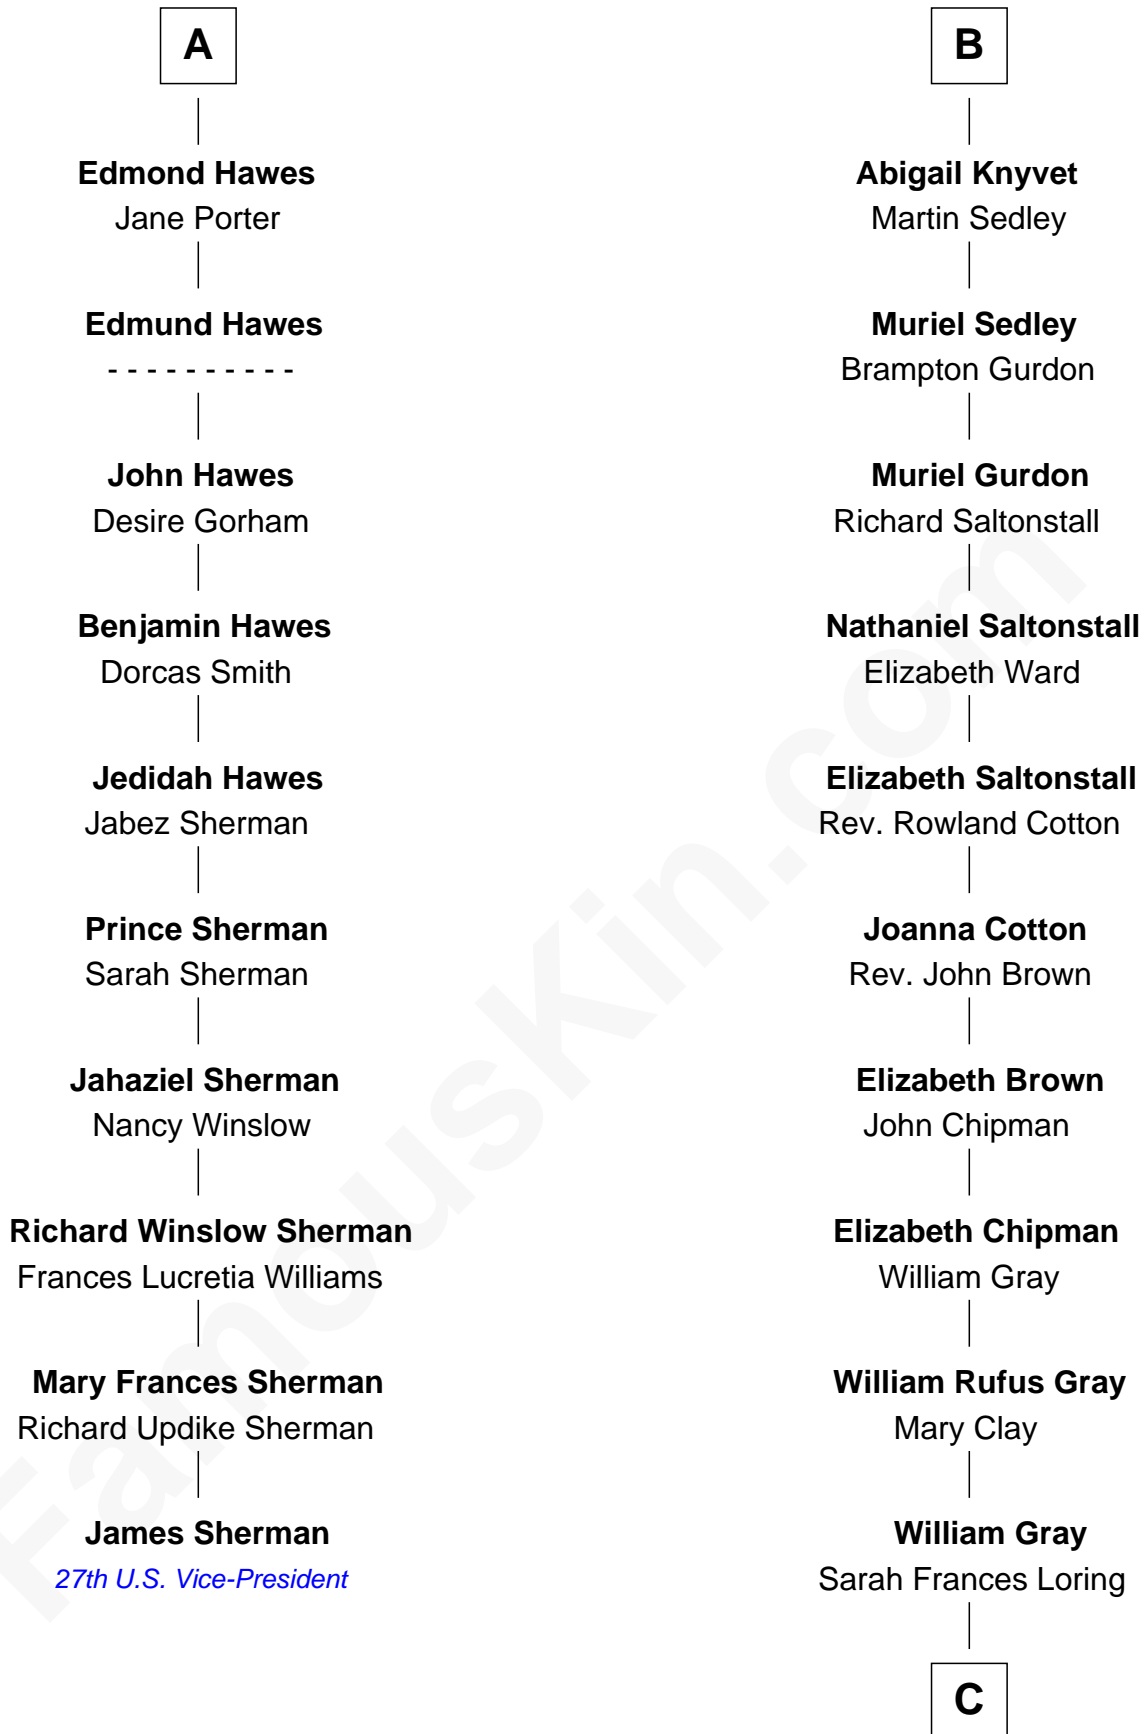

# FamousKin.com Relationship Chart of

**James Sherman**

*27th U.S. Vice-President*

16th cousin 4 times removed of

**Story Musgrave**

*NASA Astronaut*

**Sir John Howard**

Alice de Bois

**Joan Howard**  
Sir Peter de Brewes

**Beatrice Brewes**  
Sir Hugh Shirley

**Sir Ralph Shirley**  
Joan Basset

**Beatrice Shirley**  
John Brome

**Nicholas Brome**  
Katherine Lampeck

**Elizabeth Brome**  
Thomas Hawes

**William Hawes**  
Ursula Colles

**A**

**Sir Robert Howard**  
Margaret de Scales

**Sir John Howard**  
Alice Tendring

**Sir Robert Howard**  
Margaret Mowbray

**Sir John Howard**  
Margaret Chedworth

**Katherine Howard**  
Sir John Bouchier

**Jane Bouchier**  
Edmund Knyvet

**John Knyvet**  
Agnes Harcourt

**B**

**C**

Edward Gray

Elizabeth Gray Story

Marguerite Gray

John Butler Swann