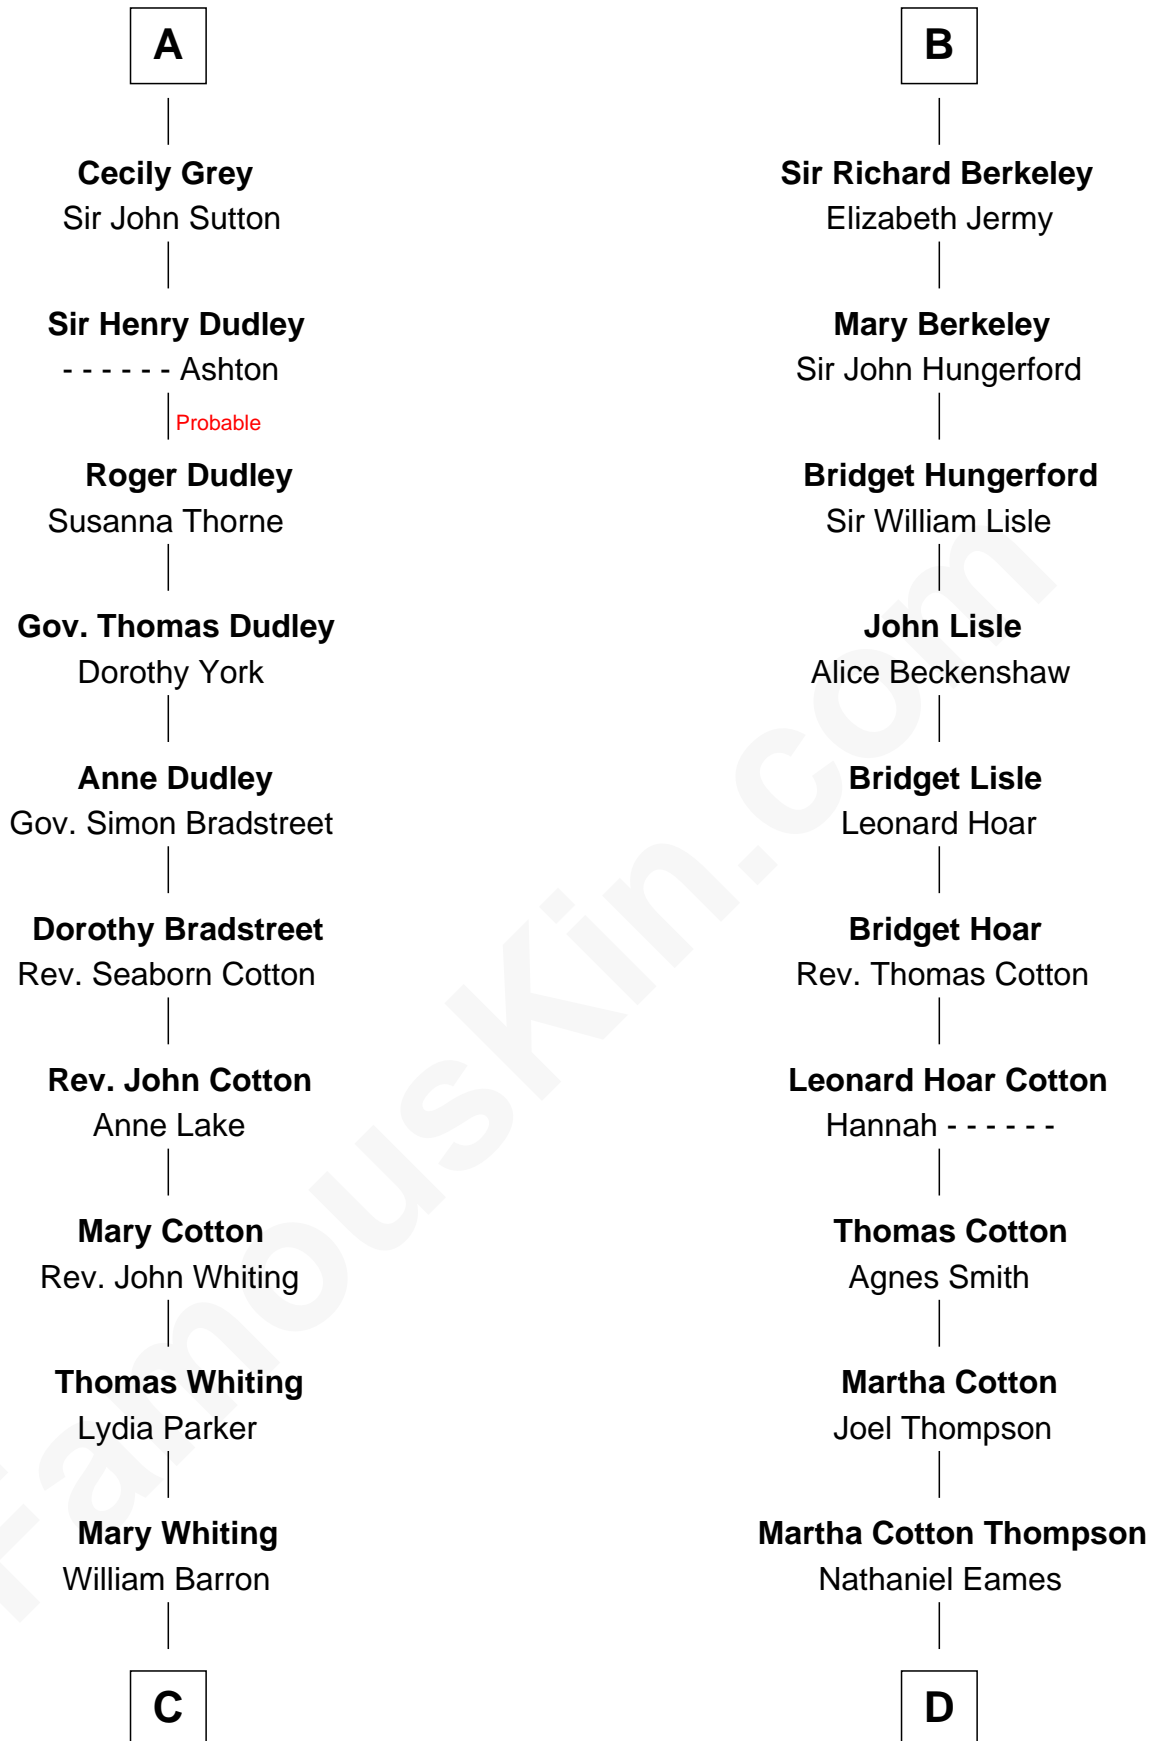

FamousKin.com Relationship Chart of

James Sherman

27th U.S. Vice-President

18th cousin 2 times removed of

Emma Eames

Opera Singer

Bartholomew de Badlesmere

Margaret de Clare

Margery de Badlesmere

Sir William de Ros

Thomas de Ros

Beatrice de Stafford

Margaret de Ros

Sir Reynold Grey

Margaret Grey

Sir William Bonville

Sir William de Bohun

Elizabeth de Bohun

Sir Richard Fitzalan

Elizabeth Fitzalan

Sir Thomas Mowbray

Isabel Mowbray

Sir James Berkeley

Maurice Berkeley

Isabel Mead

Anne Berkeley

Sir William Dennis

Isabel Dennis

Sir John Berkeley

B

FamousKin.com