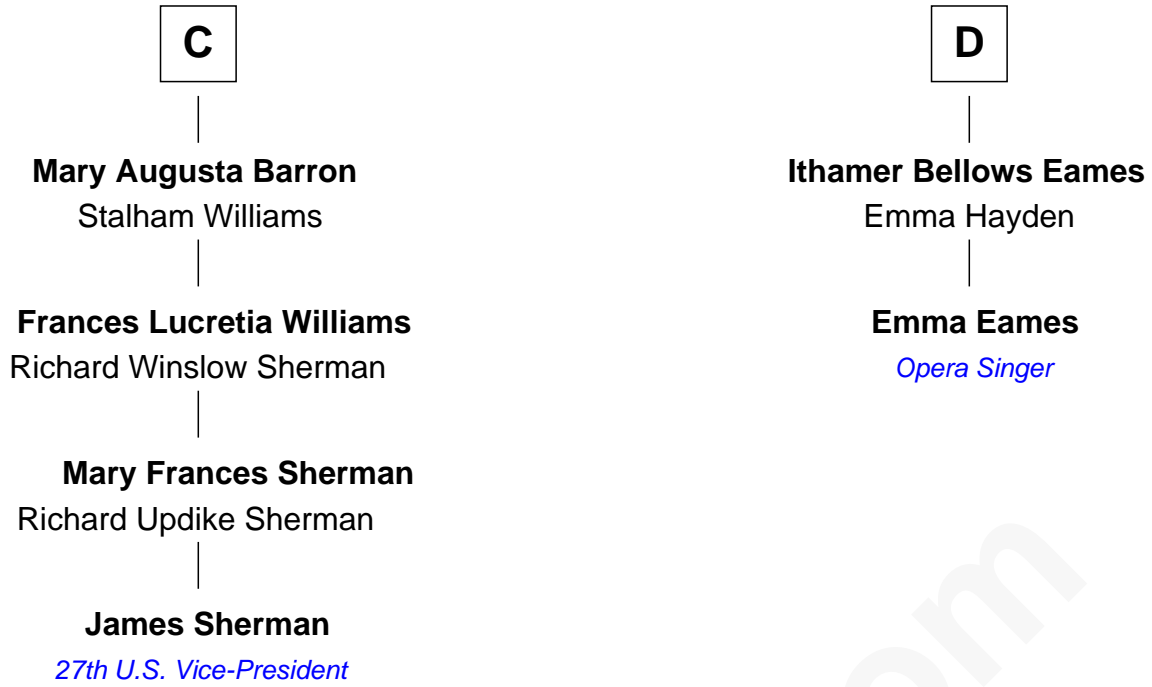

FamousKin.com Relationship Chart of

James Sherman

27th U.S. Vice-President

18th cousin 2 times removed of

Emma Eames

Opera Singer

Bartholomew de Badlesmere

Margaret de Clare

Margery de Badlesmere

Sir William de Ros

Thomas de Ros

Beatrice de Stafford

Margaret de Ros

Sir Reynold Grey

Margaret Grey

Sir William Bonville

Sir William de Bohun

Elizabeth de Bohun

Sir Richard Fitzalan

Elizabeth Fitzalan

Sir Thomas Mowbray

Isabel Mowbray

Sir James Berkeley

Maurice Berkeley

Isabel Mead

Anne Berkeley

Sir William Dennis

Isabel Dennis

Sir John Berkeley

B

FamousKin.com