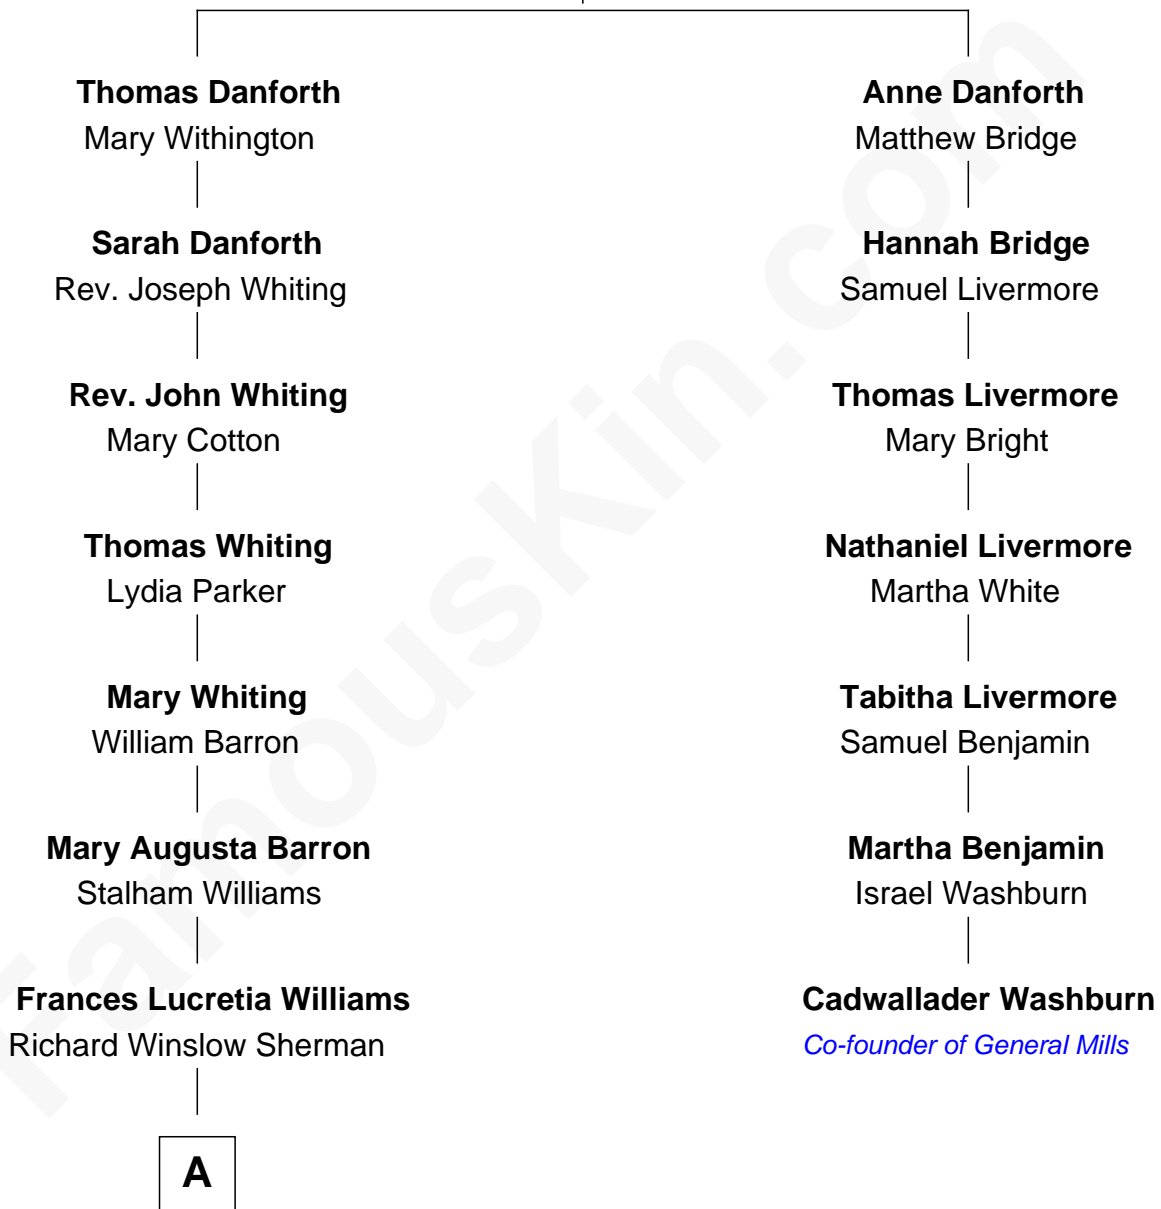

# FamousKin.com Relationship Chart of

**James Sherman**

*27th U.S. Vice-President*

6th cousin 2 times removed of

**Cadwallader Washburn**

*Co-founder of General Mills and 11th Governor of Wisconsin*

**Nicholas Danforth**

Elizabeth Barber

A

—  
**Mary Frances Sherman**  
Richard Updike Sherman

—  
**James Sherman**  
*27th U.S. Vice-President*

FamousKin.com