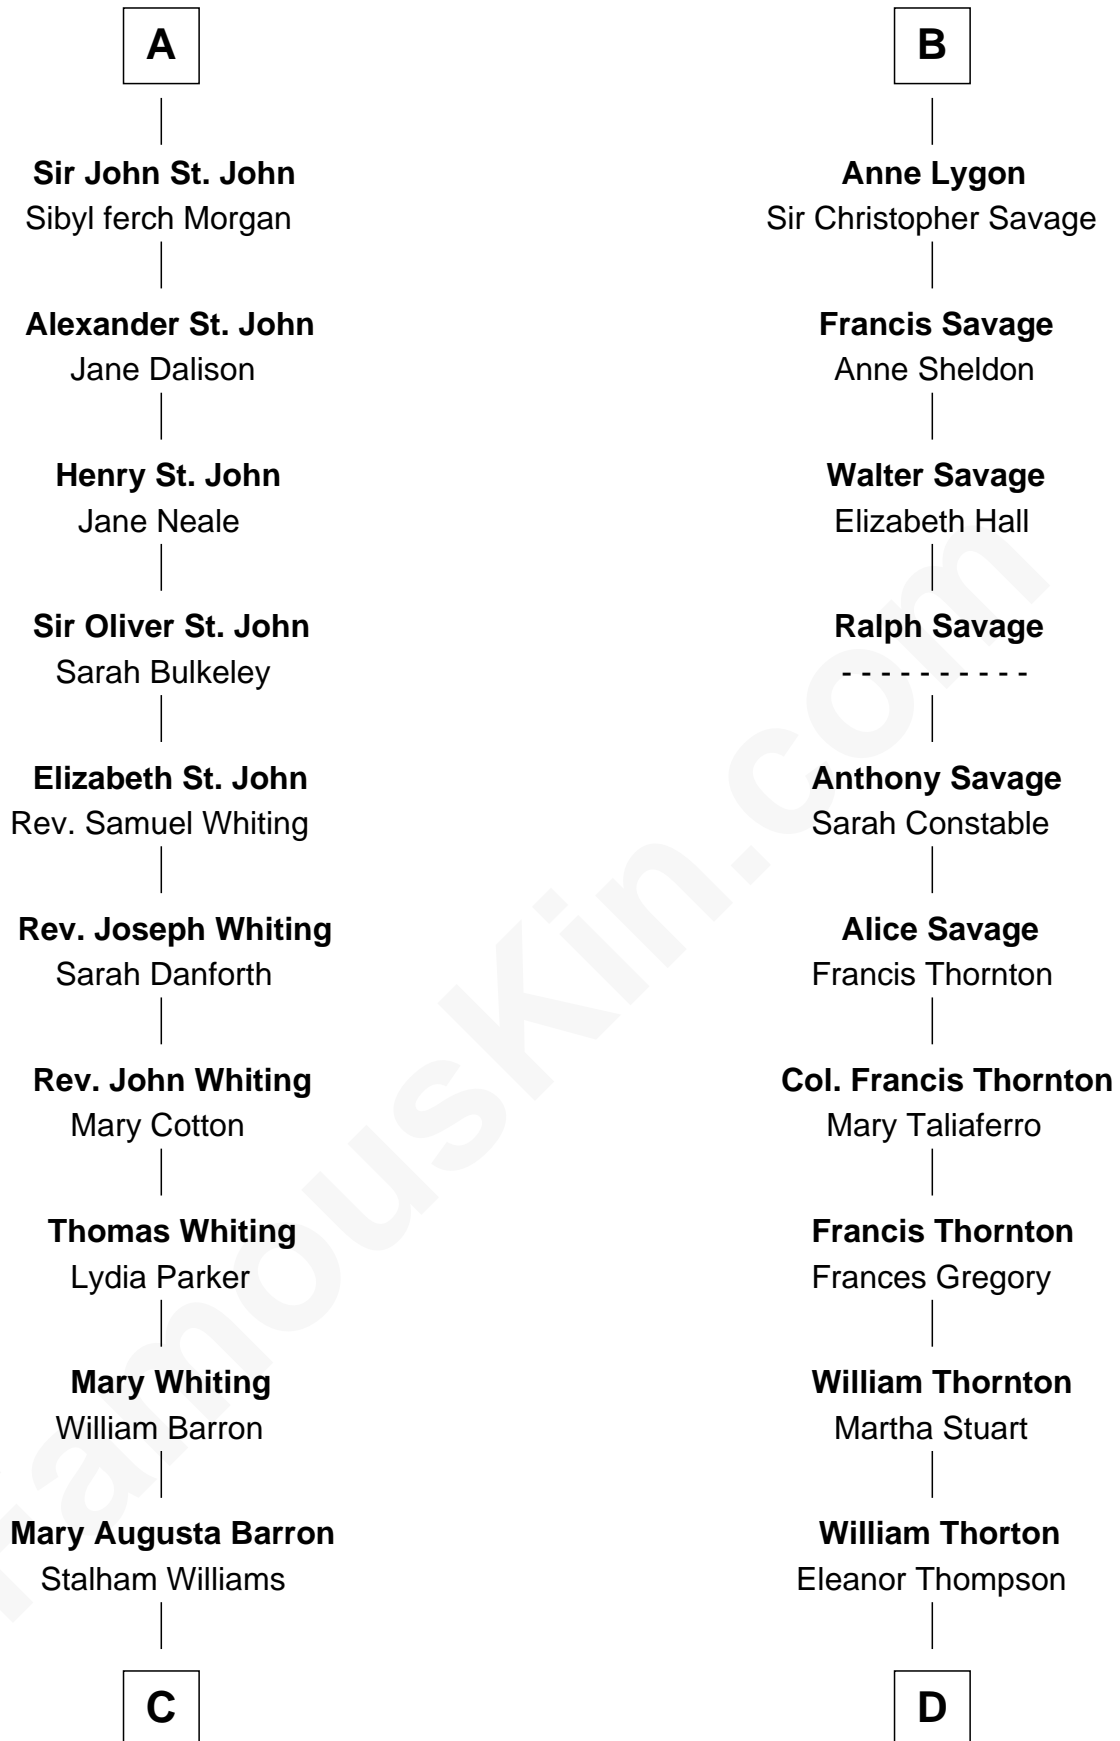

FamousKin.com Relationship Chart of

James Sherman

27th U.S. Vice-President

19th cousin 1 time removed of

General George S. Patton

U.S. Army - World War II

Sir Walter de Beauchamp

Alice de Tony

C

Frances Lucretia Williams
Richard Winslow Sherman

Mary Frances Sherman
Richard Updike Sherman

James Sherman
27th U.S. Vice-President

D

Susanna Thompson Thorton
Andrew Glassell

Susan Thornton Glassell
George Smith Patton