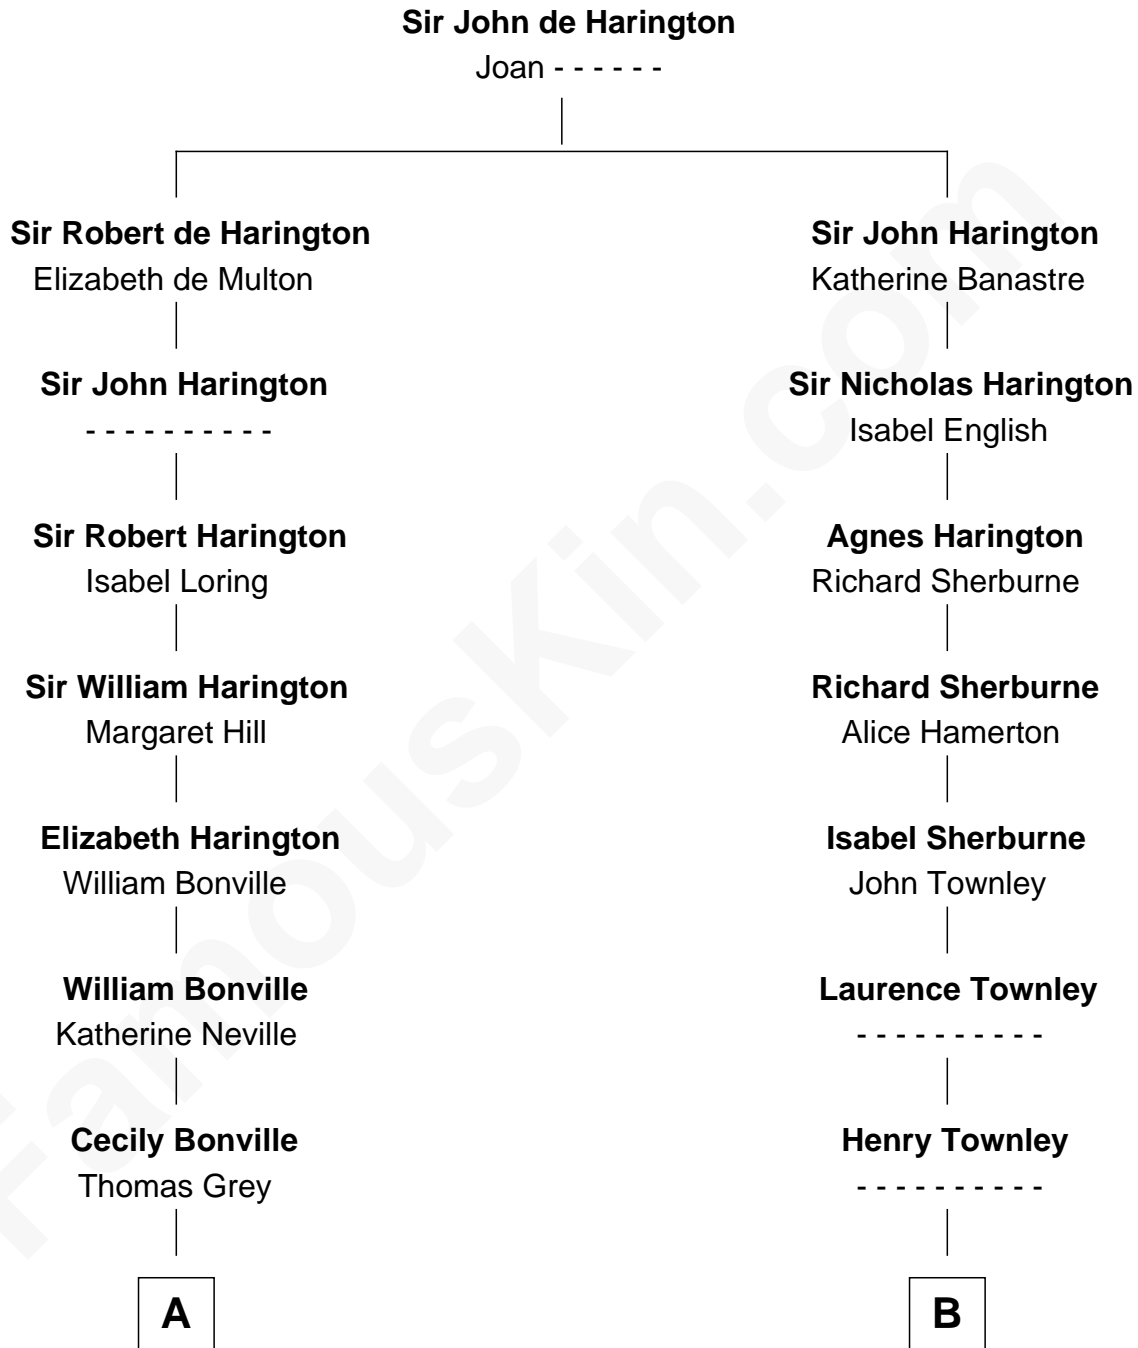

FamousKin.com Relationship Chart of

James Sherman

27th U.S. Vice-President

20th cousin of

General George S. Patton

U.S. Army - World War II

C

Mary Augusta Barron
Stalham Williams

Frances Lucretia Williams
Richard Winslow Sherman

Mary Frances Sherman
Richard Updike Sherman

James Sherman
27th U.S. Vice-President

D

Margaret French Williams
John Mercer Patton

George Smith Patton
Susan Thornton Glassell