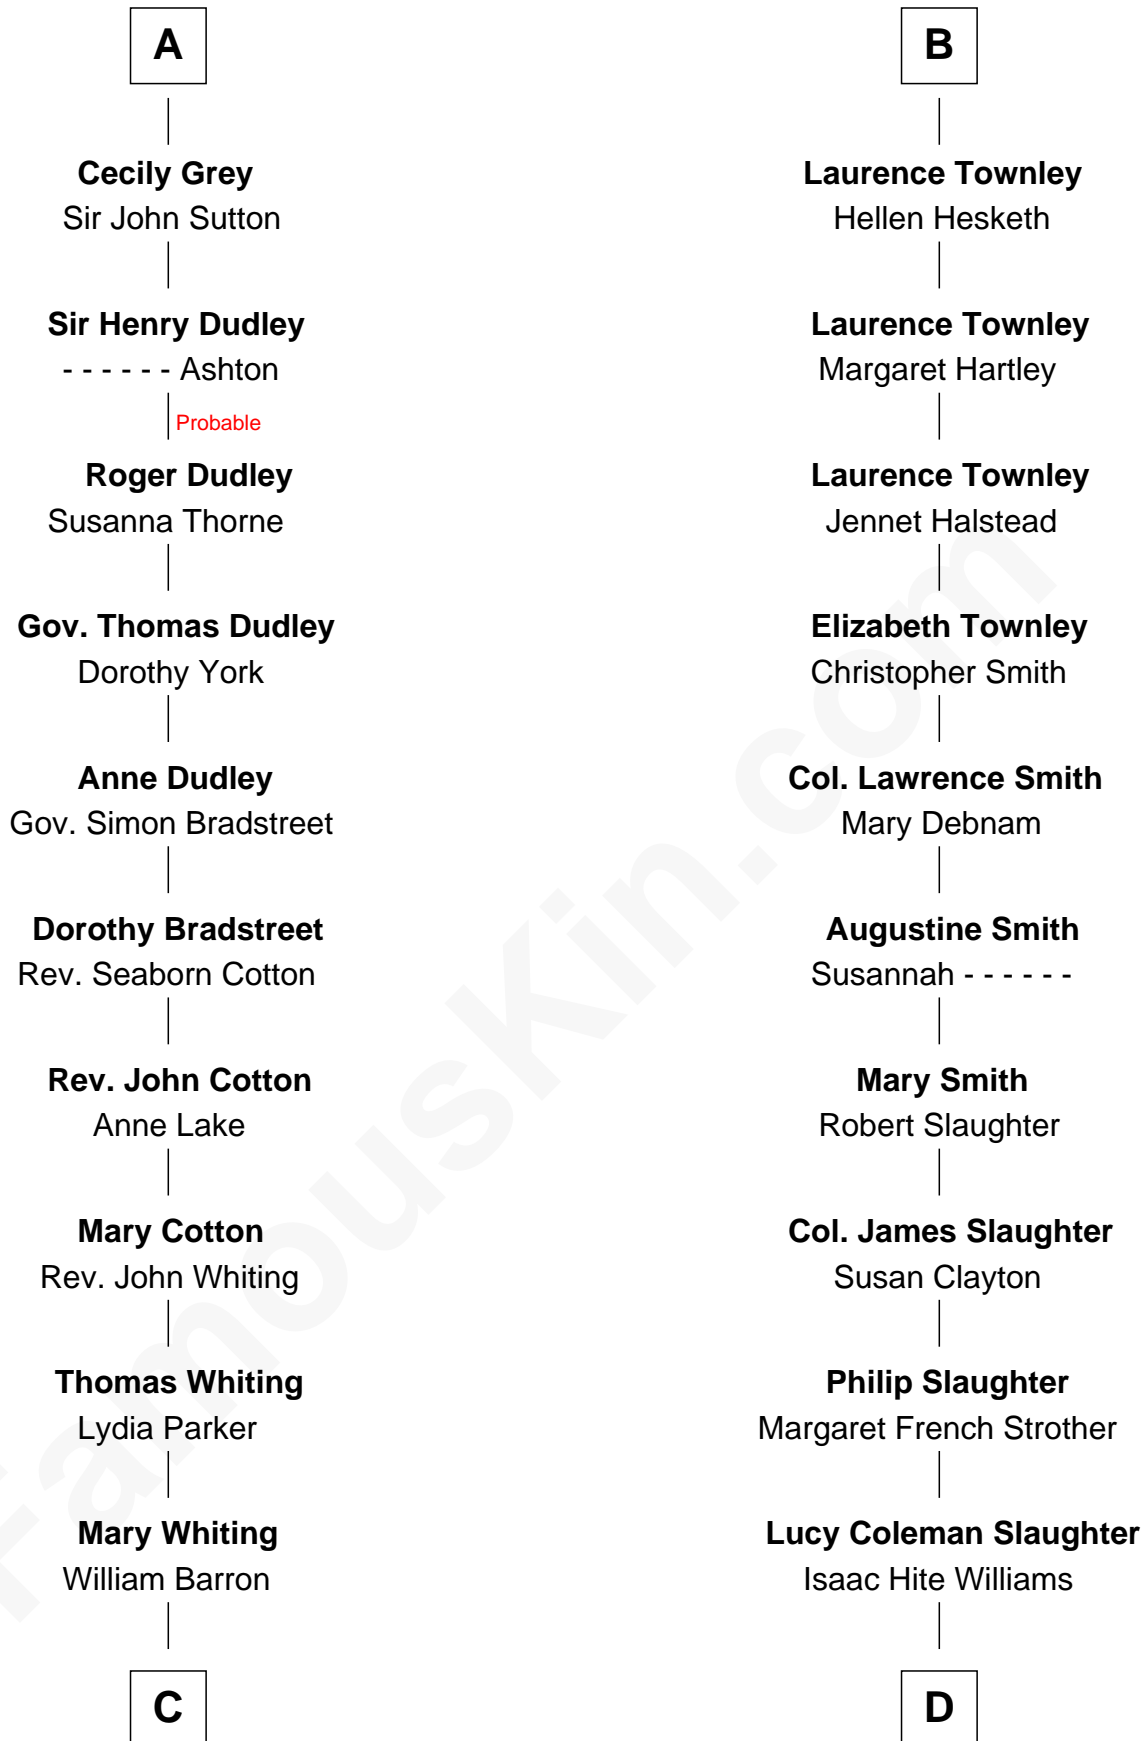

FamousKin.com Relationship Chart of

James Sherman

27th U.S. Vice-President

20th cousin of

General George S. Patton

U.S. Army - World War II

C

Mary Augusta Barron
Stalham Williams

Frances Lucretia Williams
Richard Winslow Sherman

Mary Frances Sherman
Richard Updike Sherman

James Sherman
27th U.S. Vice-President

D

Margaret French Williams
John Mercer Patton

George Smith Patton
Susan Thornton Glassell