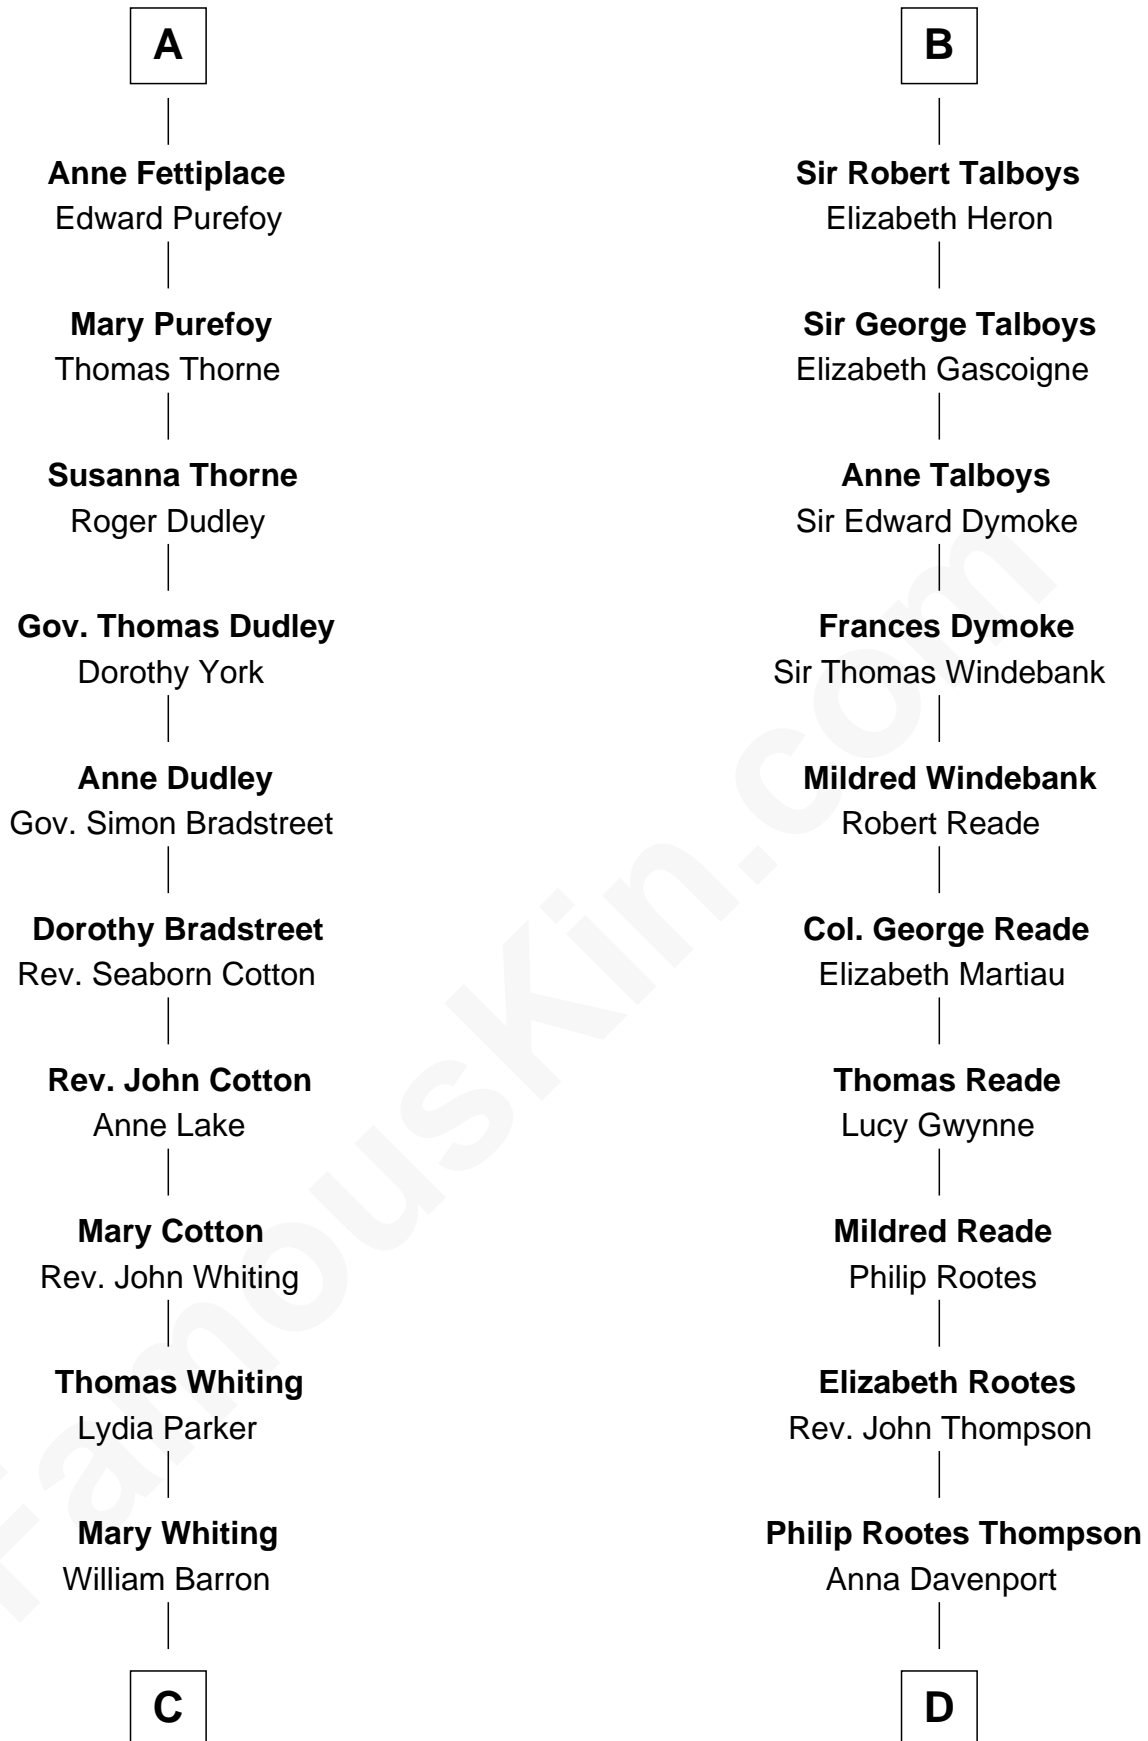

FamousKin.com Relationship Chart of James Sherman

27th U.S. Vice-President

20th cousin 1 time removed of

General George S. Patton
U.S. Army - World War II

C

Mary Augusta Barron
Stalham Williams

Frances Lucretia Williams
Richard Winslow Sherman

Mary Frances Sherman
Richard Updike Sherman

James Sherman
27th U.S. Vice-President

D

Eleanor Thompson
William Thorton

Susanna Thompson Thorton
Andrew Glassell

Susan Thornton Glassell
George Smith Patton

George Smith Patton
Ruth Wilson