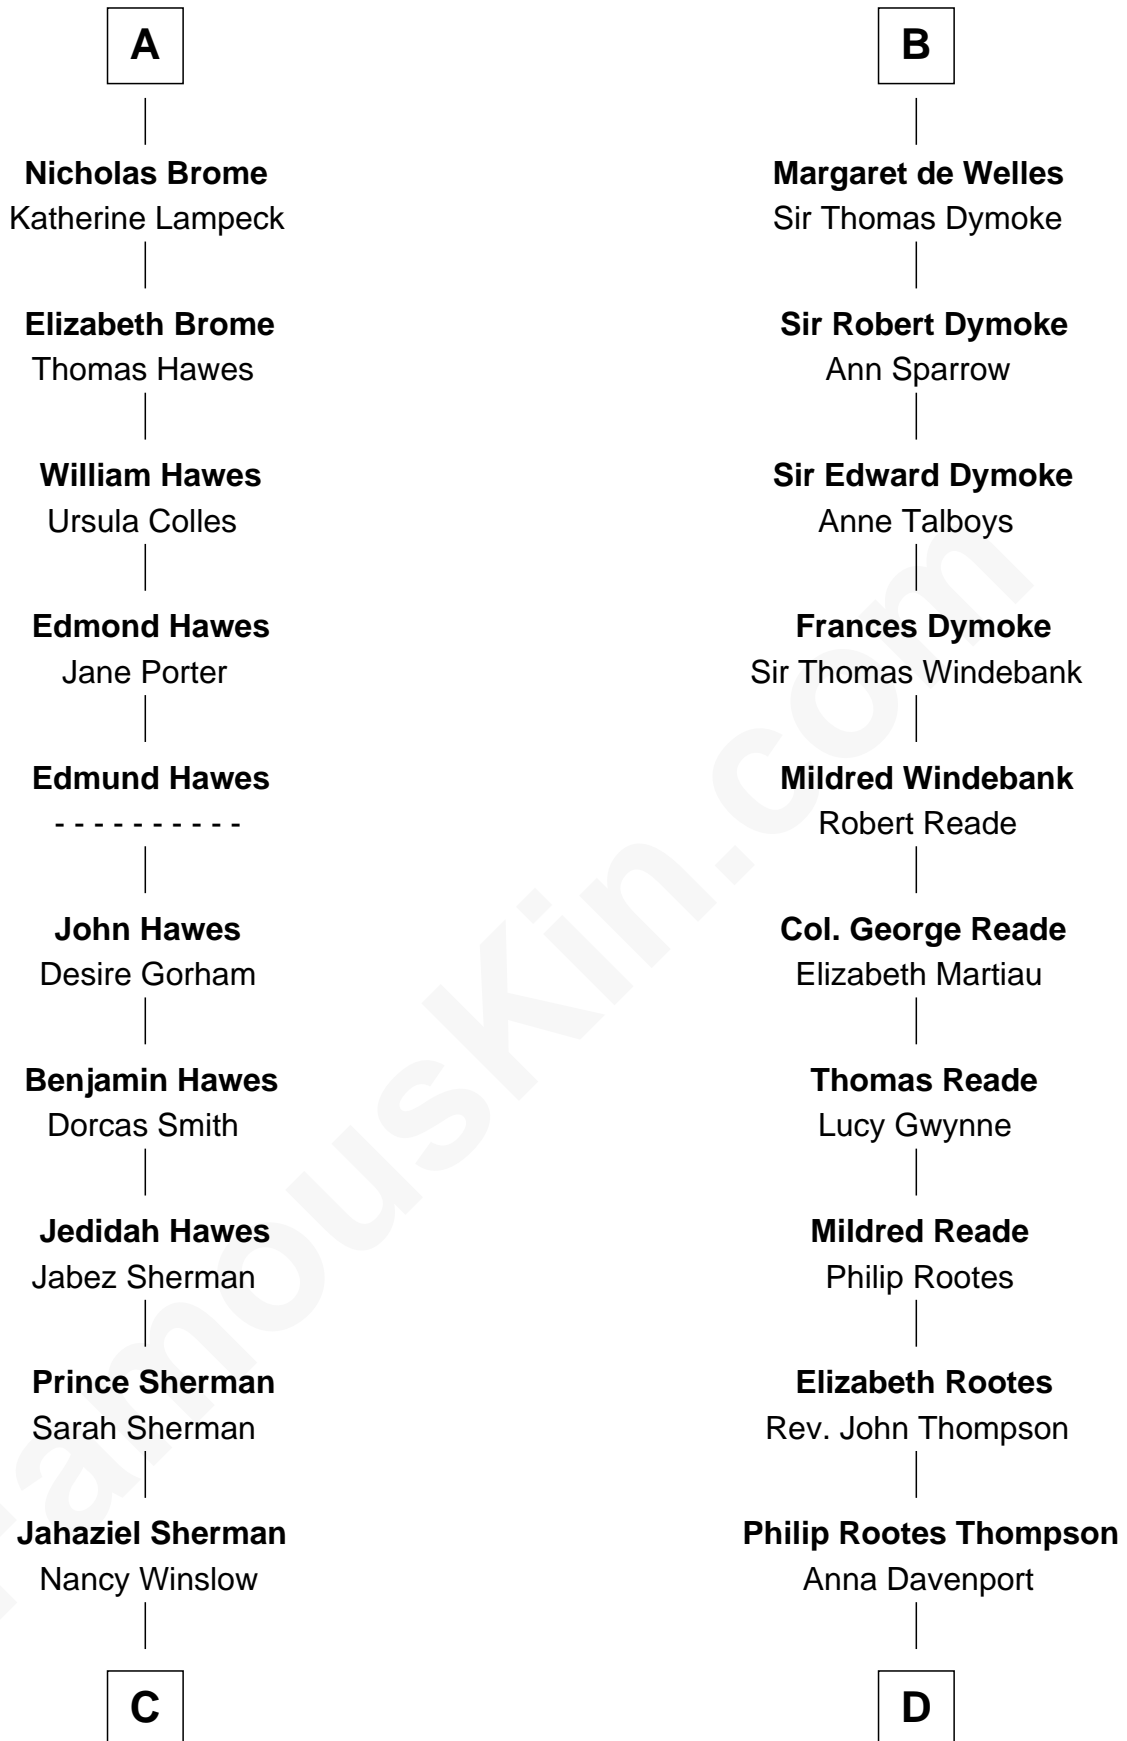

FamousKin.com Relationship Chart of

James Sherman

27th U.S. Vice-President

19th cousin 2 times removed of

General George S. Patton

U.S. Army - World War II

C

Richard Winslow Sherman
Frances Lucretia Williams

Mary Frances Sherman
Richard Updike Sherman

James Sherman
27th U.S. Vice-President

D

Eleanor Thompson
William Thorton

Susanna Thompson Thorton
Andrew Glassell

Susan Thornton Glassell
George Smith Patton

George Smith Patton
Ruth Wilson