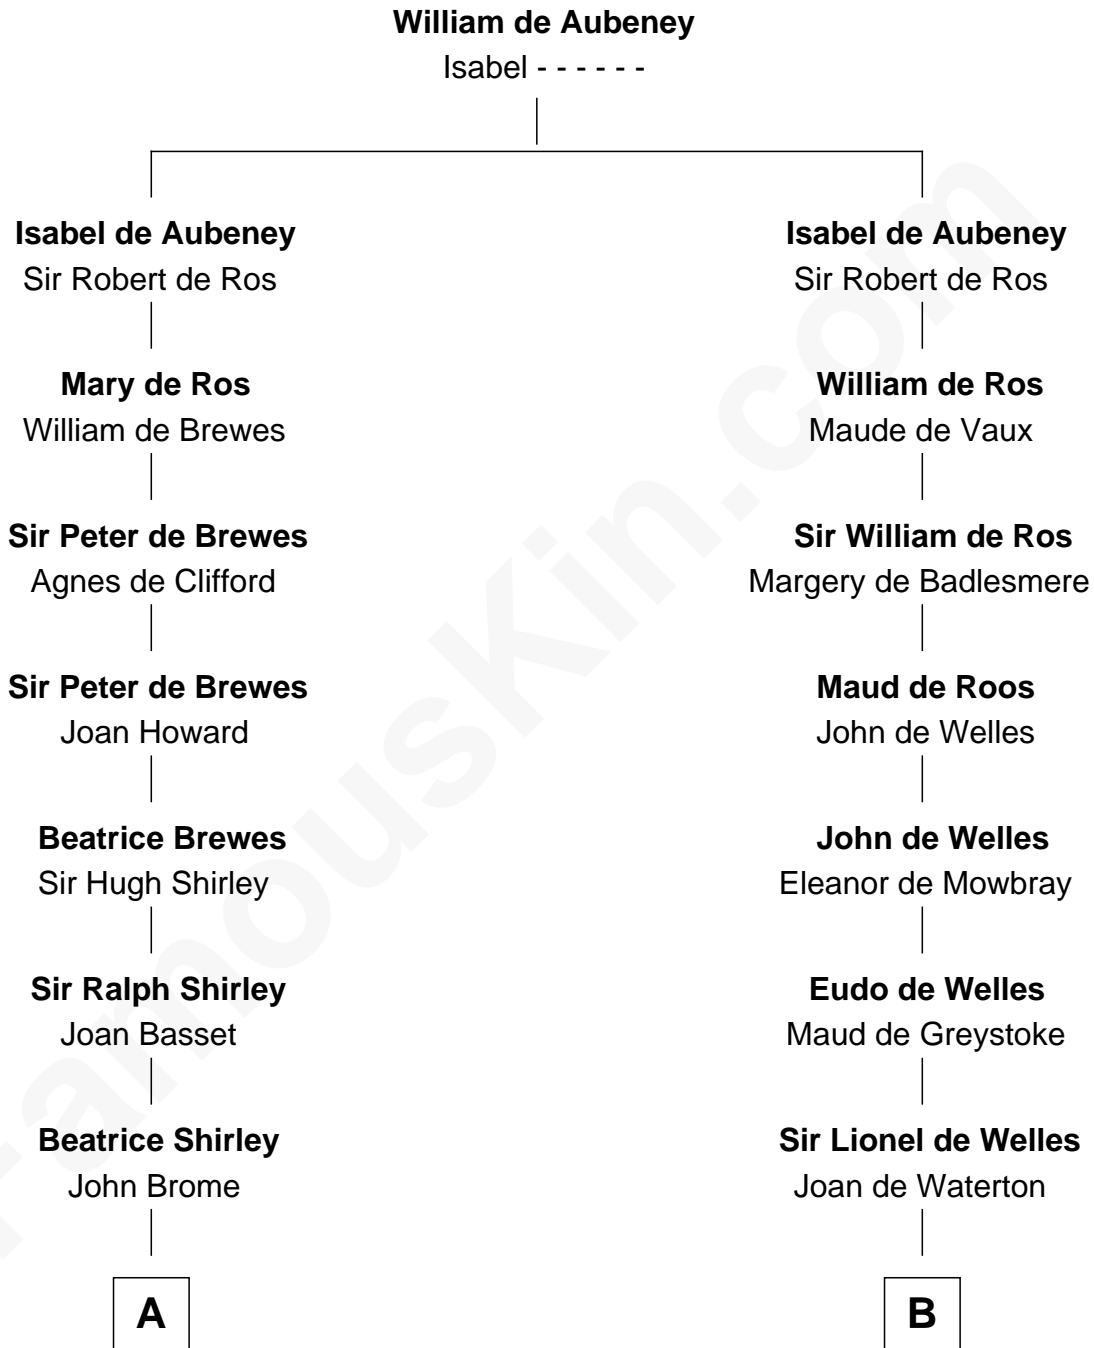

FamousKin.com Relationship Chart of

James Sherman

27th U.S. Vice-President

19th cousin 2 times removed of

General George S. Patton

U.S. Army - World War II

C

Richard Winslow Sherman
Frances Lucretia Williams

Mary Frances Sherman
Richard Updike Sherman

James Sherman
27th U.S. Vice-President

D

Eleanor Thompson
William Thorton

Susanna Thompson Thorton
Andrew Glassell

Susan Thornton Glassell
George Smith Patton

George Smith Patton
Ruth Wilson