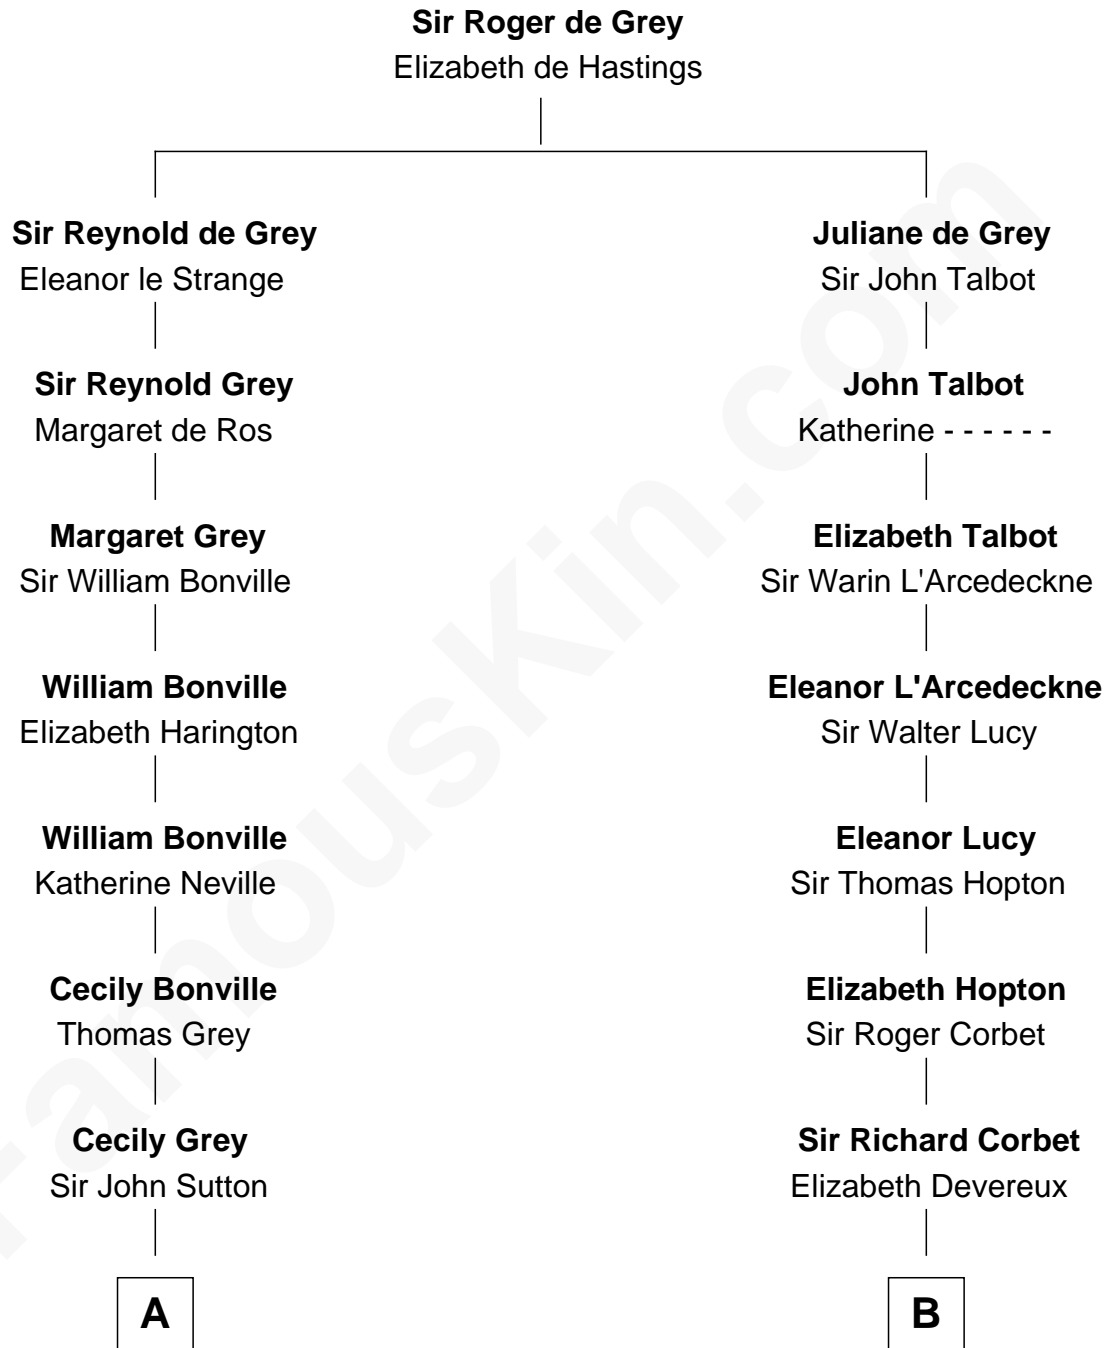

FamousKin.com Relationship Chart of

James Sherman

27th U.S. Vice-President

19th cousin 2 times removed of

Lizzie Borden

Accused Murderess

C

Frances Lucretia Williams
Richard Winslow Sherman

Mary Frances Sherman
Richard Updike Sherman

James Sherman
27th U.S. Vice-President

D

Susanna Tripp
John Vinnicum

Sarah L. Vinnicum
Joseph Morse

Anthony Morse
Rhoda Morrison

Sarah Anthony Morse
Andrew Jackson Borden

Lizzie Borden
Accused Murderess