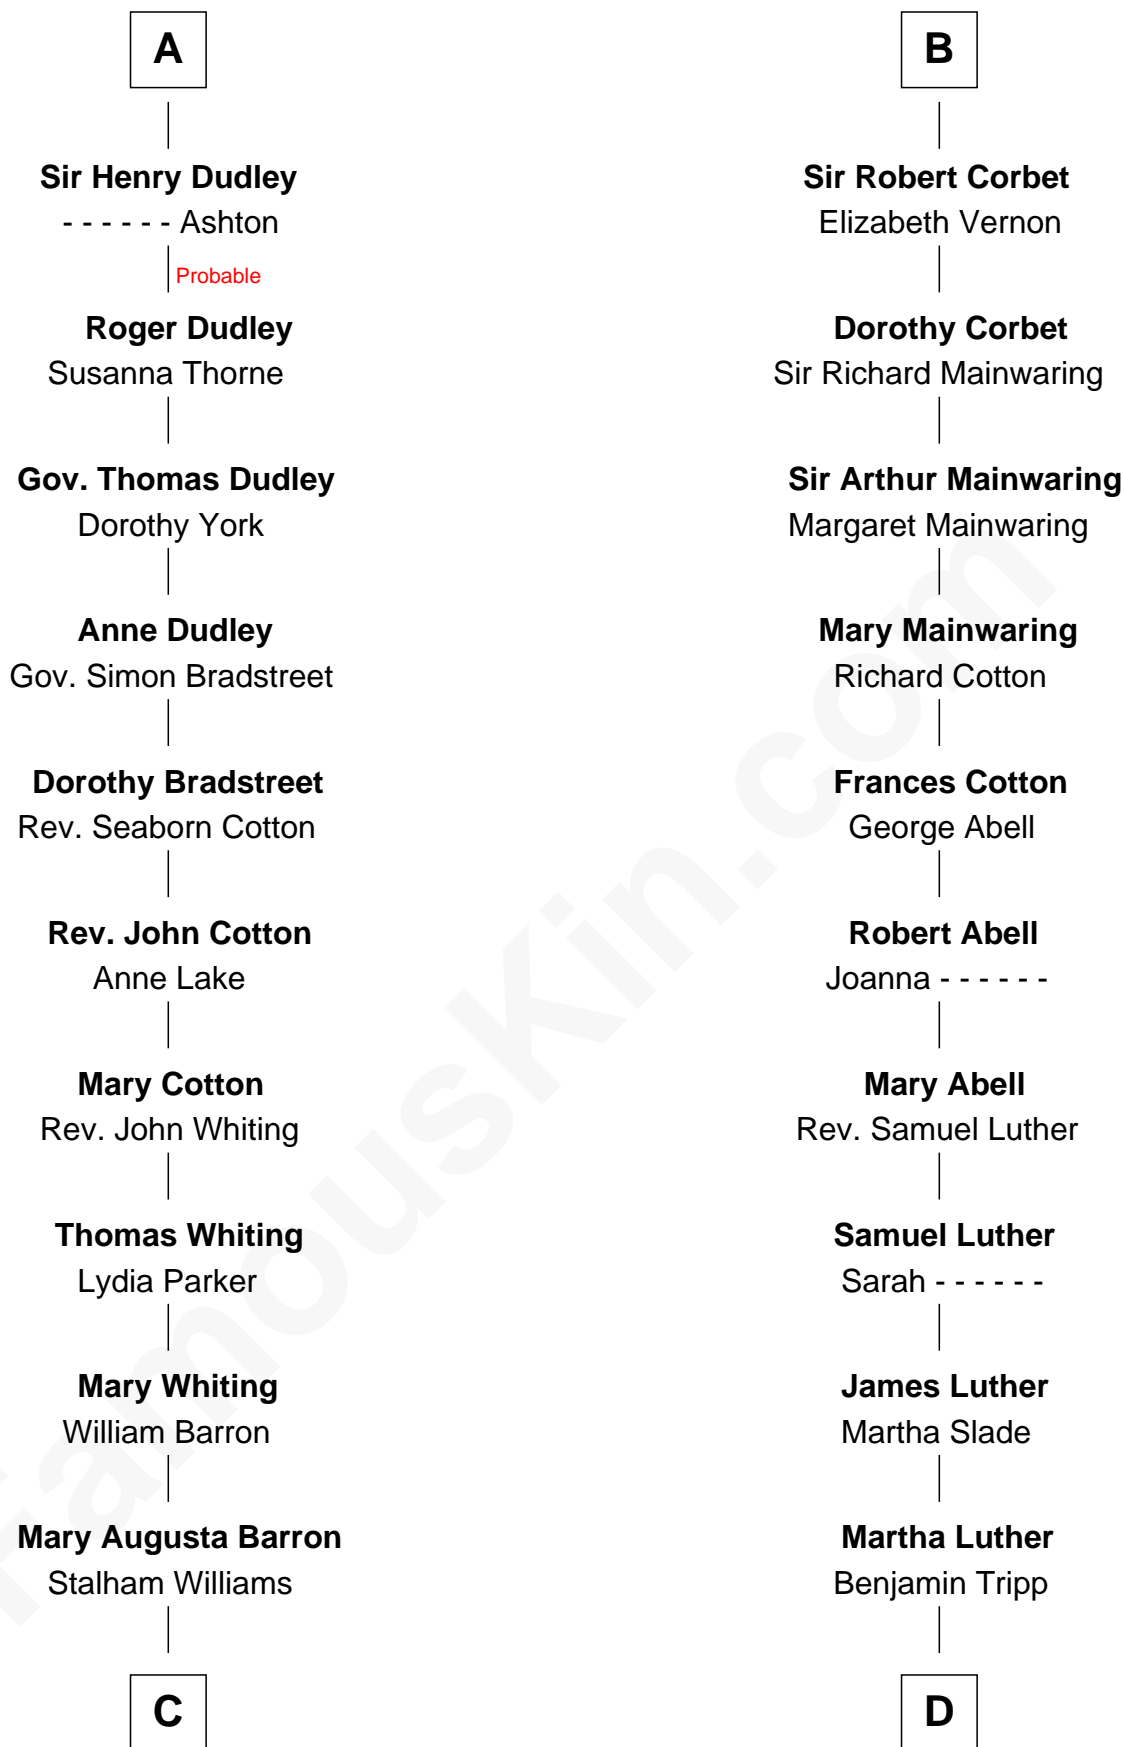

FamousKin.com Relationship Chart of

James Sherman

27th U.S. Vice-President

19th cousin 2 times removed of

Lizzie Borden

Accused Murderess

C

Frances Lucretia Williams
Richard Winslow Sherman

Mary Frances Sherman
Richard Updike Sherman

James Sherman
27th U.S. Vice-President

D

Susanna Tripp
John Vinnicum

Sarah L. Vinnicum
Joseph Morse

Anthony Morse
Rhoda Morrison

Sarah Anthony Morse
Andrew Jackson Borden

Lizzie Borden
Accused Murderess