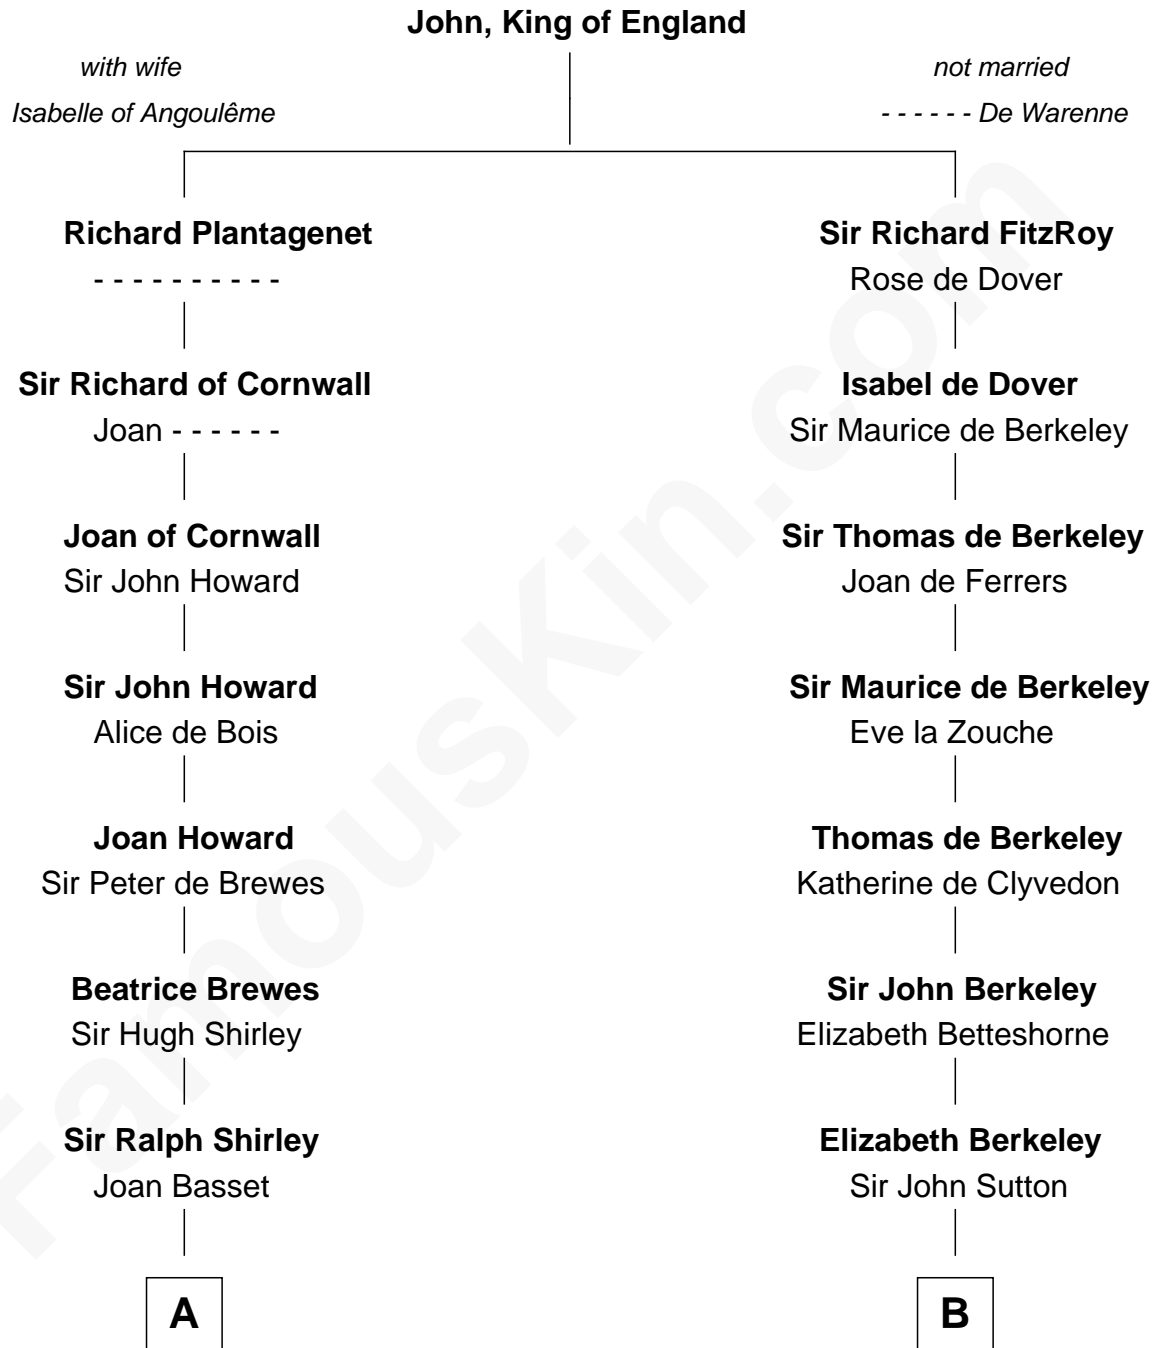

FamousKin.com Relationship Chart of

James Sherman

27th U.S. Vice-President

20th cousin 1 time removed of

Lizzie Borden

Accused Murderess

C

Jahaziel Sherman

Nancy Winslow

Richard Winslow Sherman

Frances Lucretia Williams

Mary Frances Sherman

Richard Updike Sherman

James Sherman

27th U.S. Vice-President

D