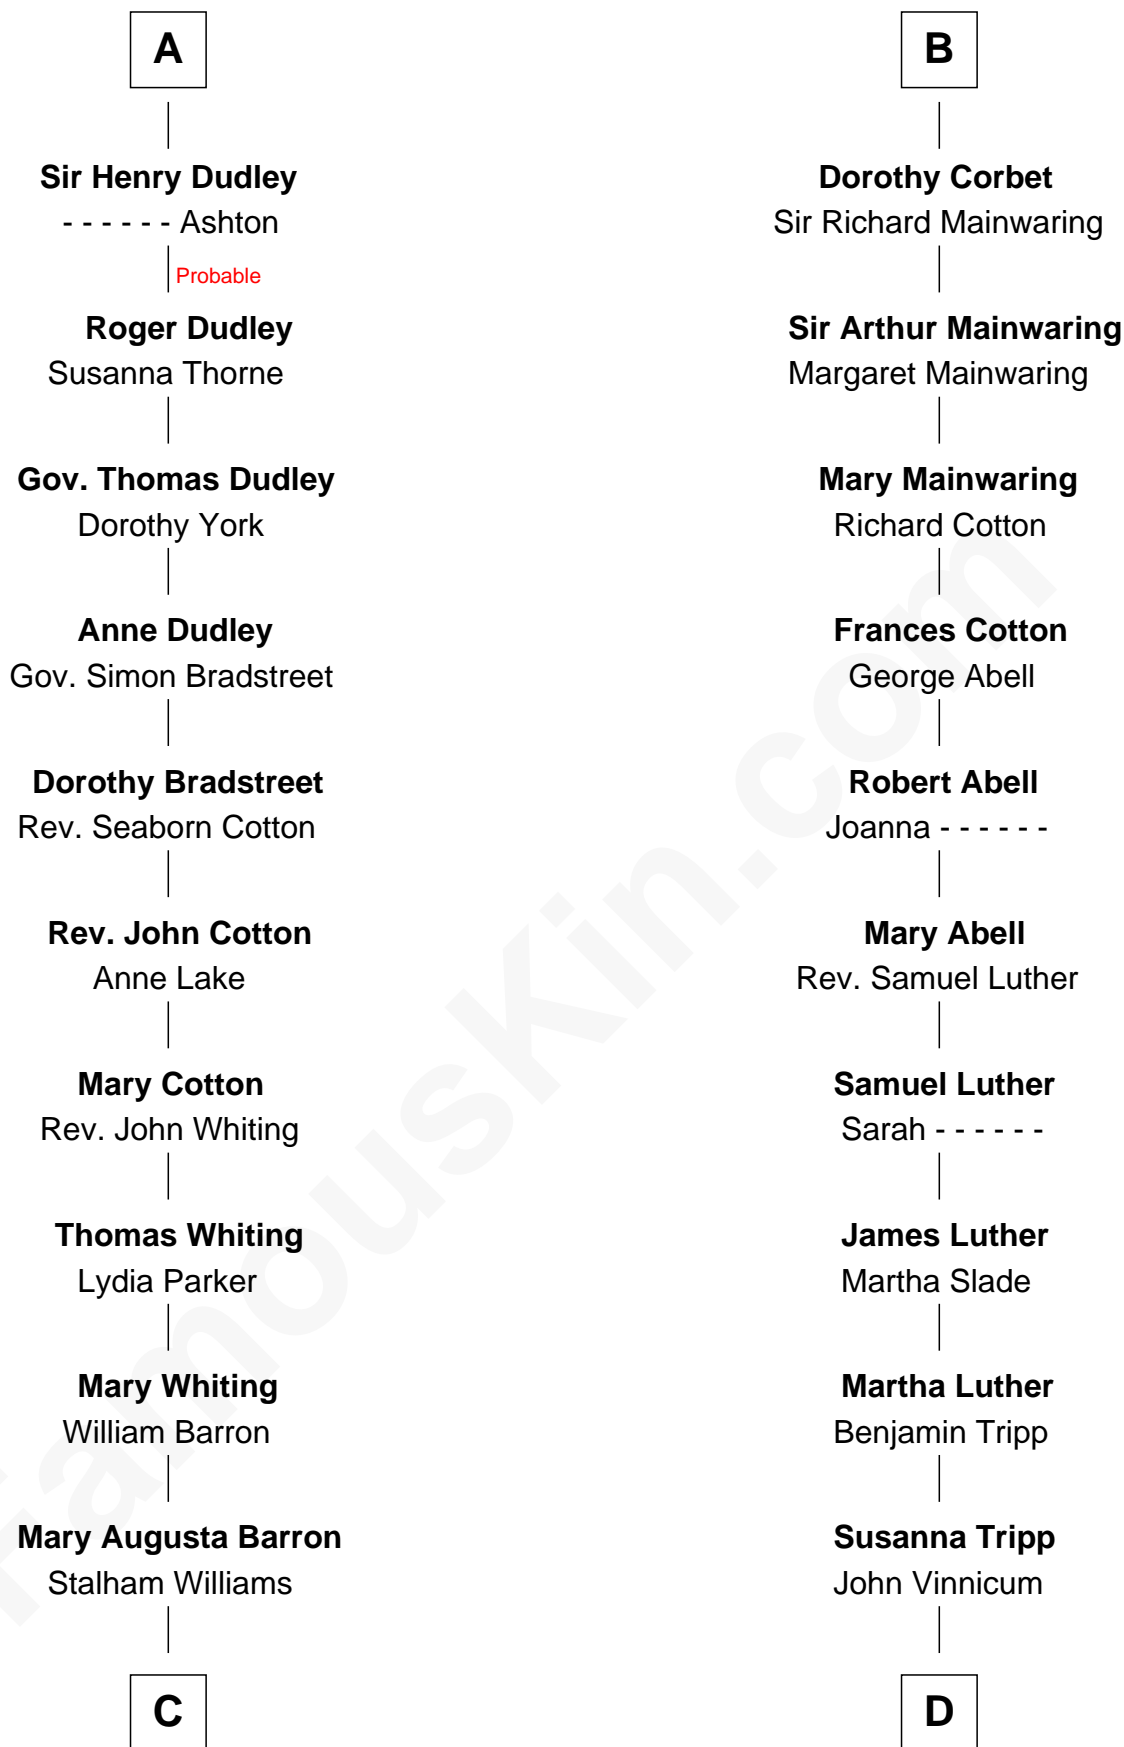

FamousKin.com Relationship Chart of

James Sherman

27th U.S. Vice-President

19th cousin 1 time removed of

Lizzie Borden

Accused Murderess

Ralph de Stafford

Margaret de Audley

Sir Walter Devereux

Elizabeth Devereux

Sir Richard Corbet

Sir Robert Corbet

Elizabeth Vernon

B

C

Frances Lucretia Williams
Richard Winslow Sherman

Mary Frances Sherman
Richard Updike Sherman

James Sherman
27th U.S. Vice-President

D

Sarah L. Vinnicum
Joseph Morse

Anthony Morse
Rhoda Morrison

Sarah Anthony Morse
Andrew Jackson Borden

Lizzie Borden
Accused Murderess