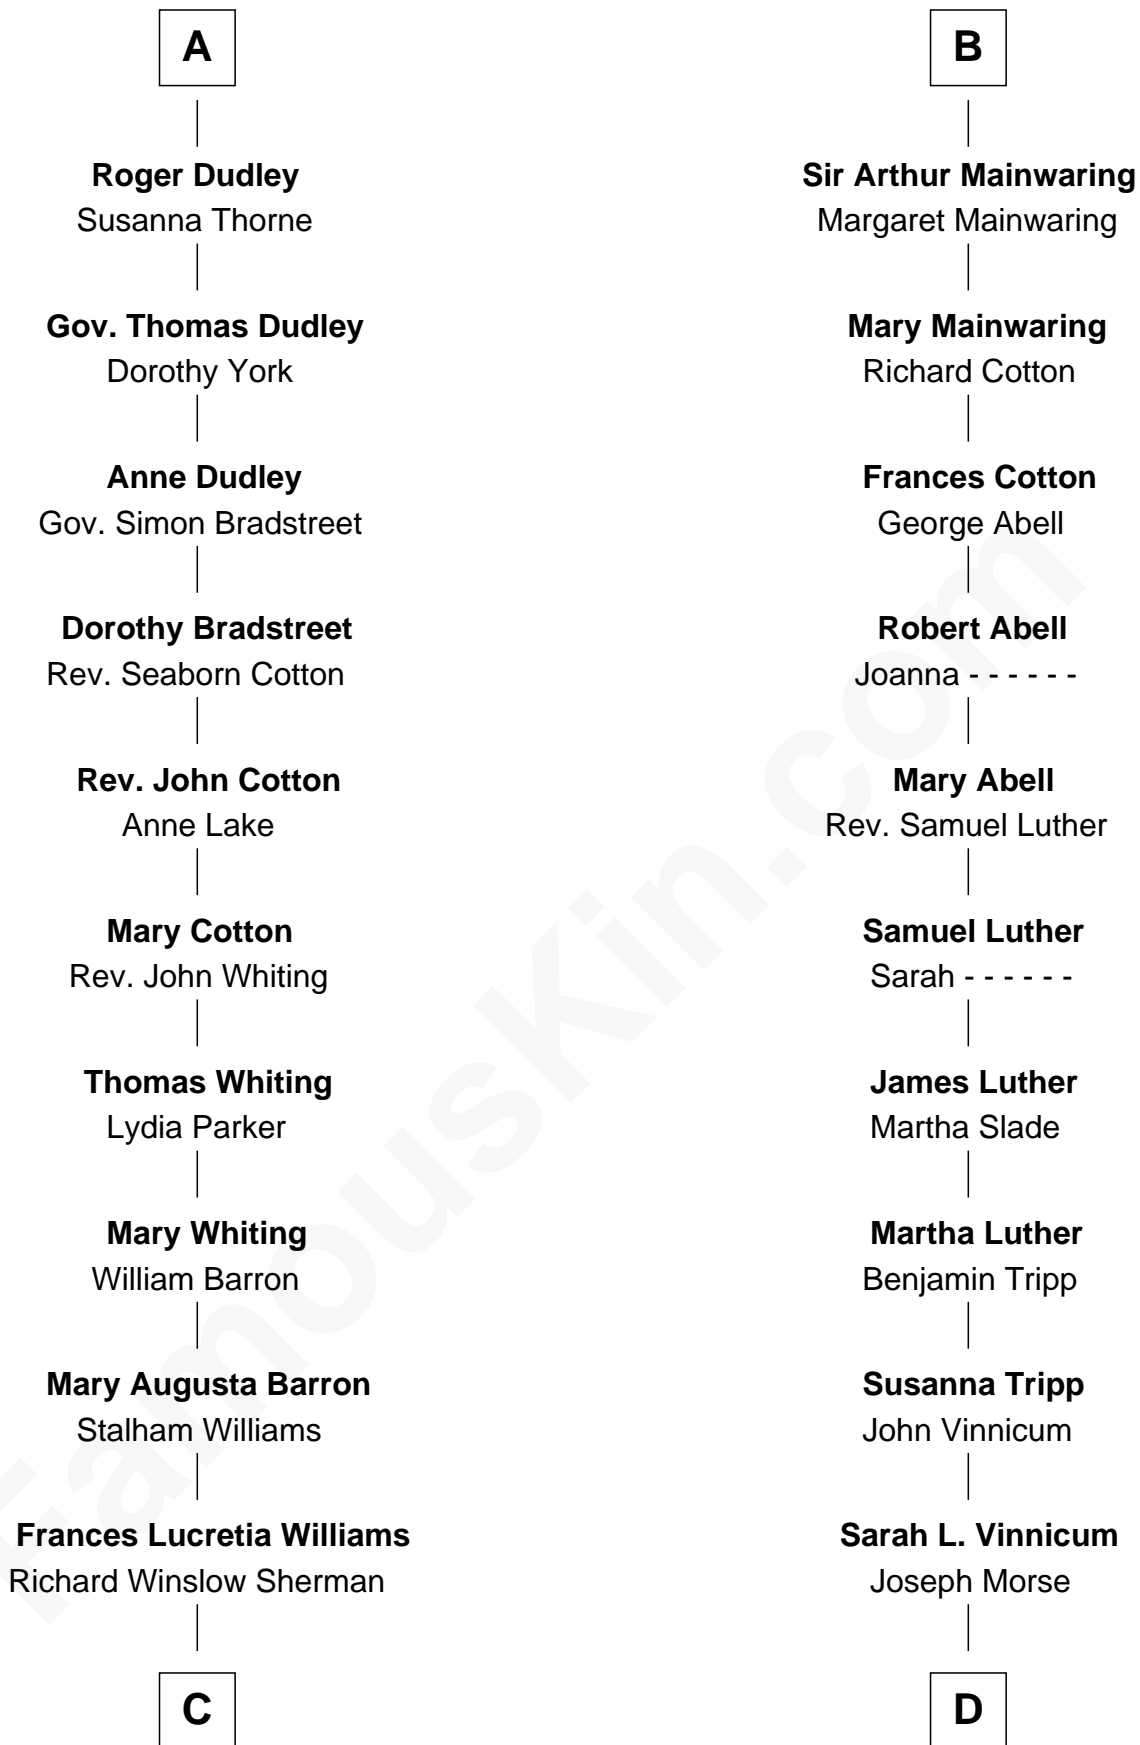

# FamousKin.com Relationship Chart of

**James Sherman**

*27th U.S. Vice-President*

18th cousin 1 time removed of

**Lizzie Borden**

*Accused Murderess*

**Richard Fitzalan**  
Eleanor Plantagenet

**Alice Fitzalan**  
Sir Thomas de Holand

Probable

**A**

**Sir Richard Fitzalan**  
Elizabeth de Bohun

**Joan Fitzalan**  
Sir William Beauchamp

**Joan Beauchamp**  
James Butler

**Elizabeth Butler**  
John Talbot

**Ann Talbot**  
Sir Henry Vernon

**Elizabeth Vernon**  
Sir Robert Corbet

**Dorothy Corbet**  
Sir Richard Mainwaring

**B**

**C**

**Mary Frances Sherman**  
Richard Updike Sherman

**James Sherman**  
*27th U.S. Vice-President*

**D**

**Anthony Morse**  
Rhoda Morrison

**Sarah Anthony Morse**  
Andrew Jackson Borden

**Lizzie Borden**  
*Accused Murderess*