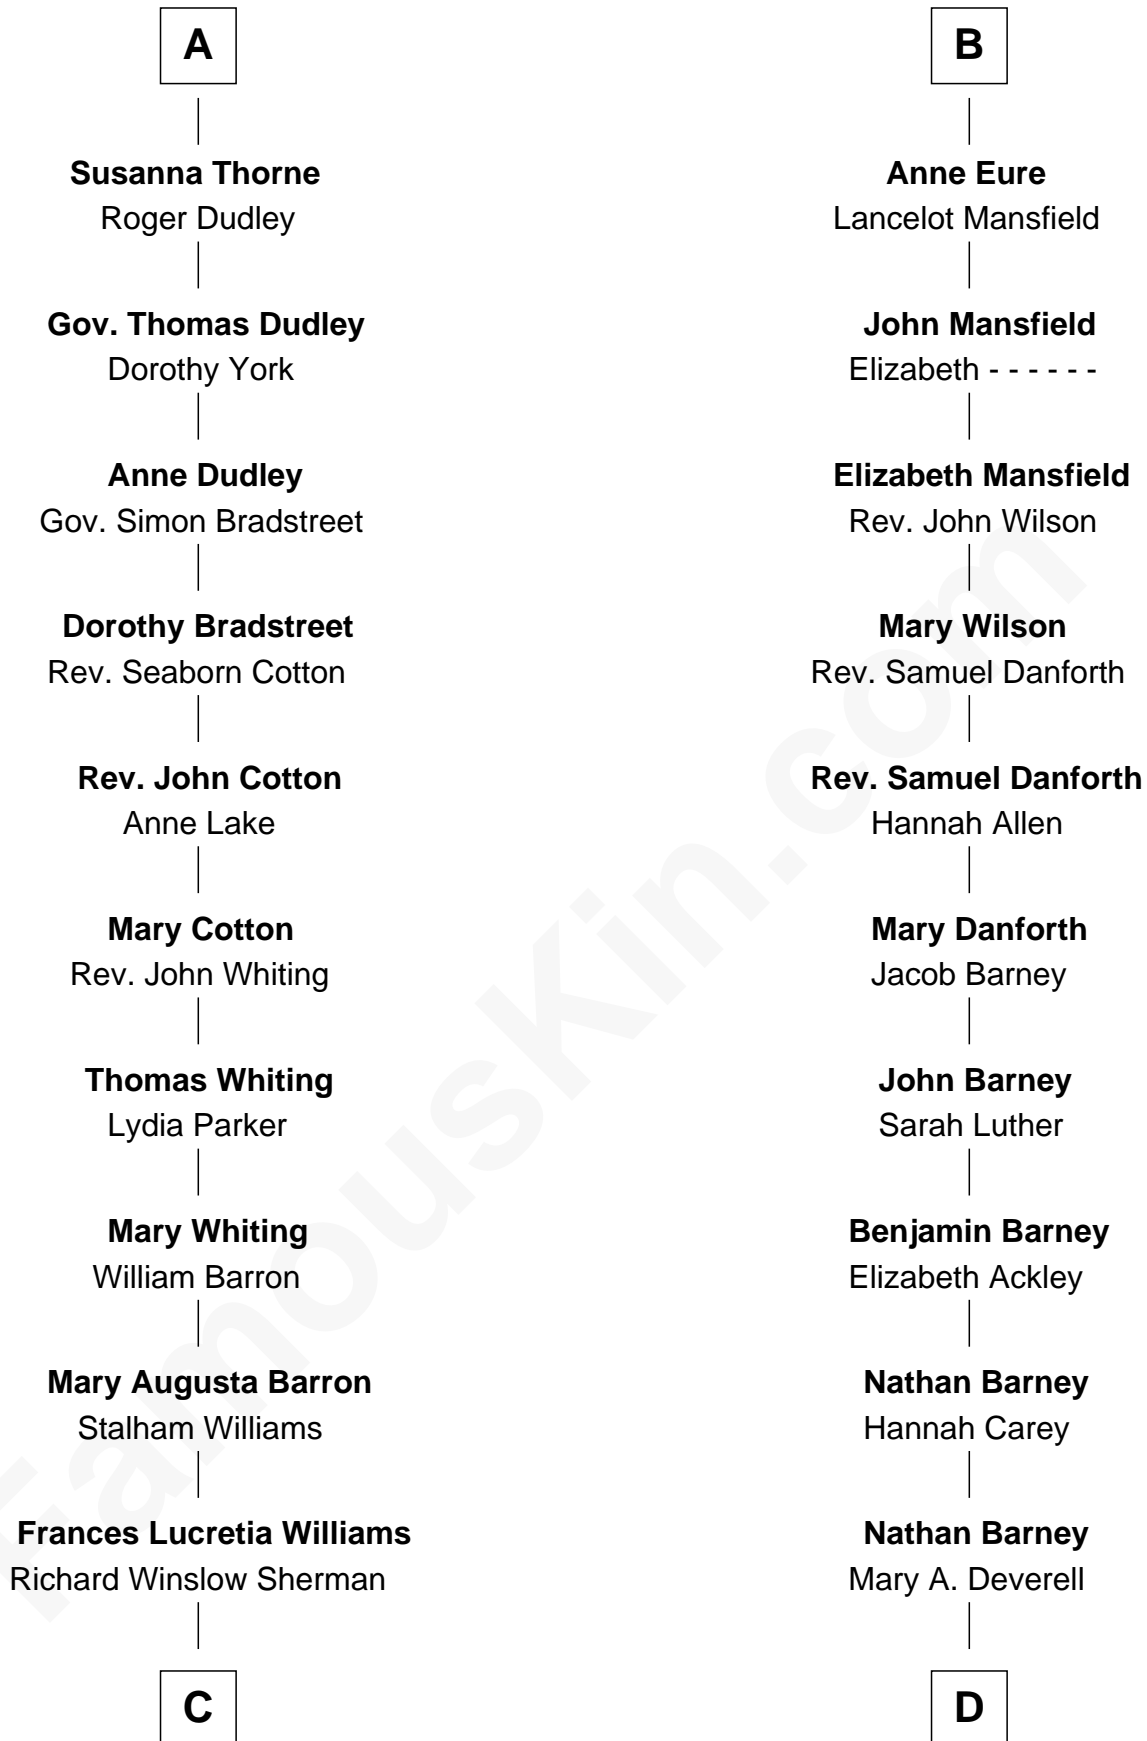

# FamousKin.com Relationship Chart of

**James Sherman**

*27th U.S. Vice-President*

18th cousin 1 time removed of

**Elizabeth Montgomery**

*TV Actress - "Bewitched"*

**Sir John Grey**

*Avice Marmion*

**C**

**Mary Frances Sherman**  
Richard Updike Sherman

**James Sherman**  
*27th U.S. Vice-President*

**D**

**Mary Weed Barney**  
Henry Montgomery

**Henry Montgomery**  
Elizabeth Bryan Allen

**Elizabeth Montgomery**  
*TV Actress - "Bewitched"*