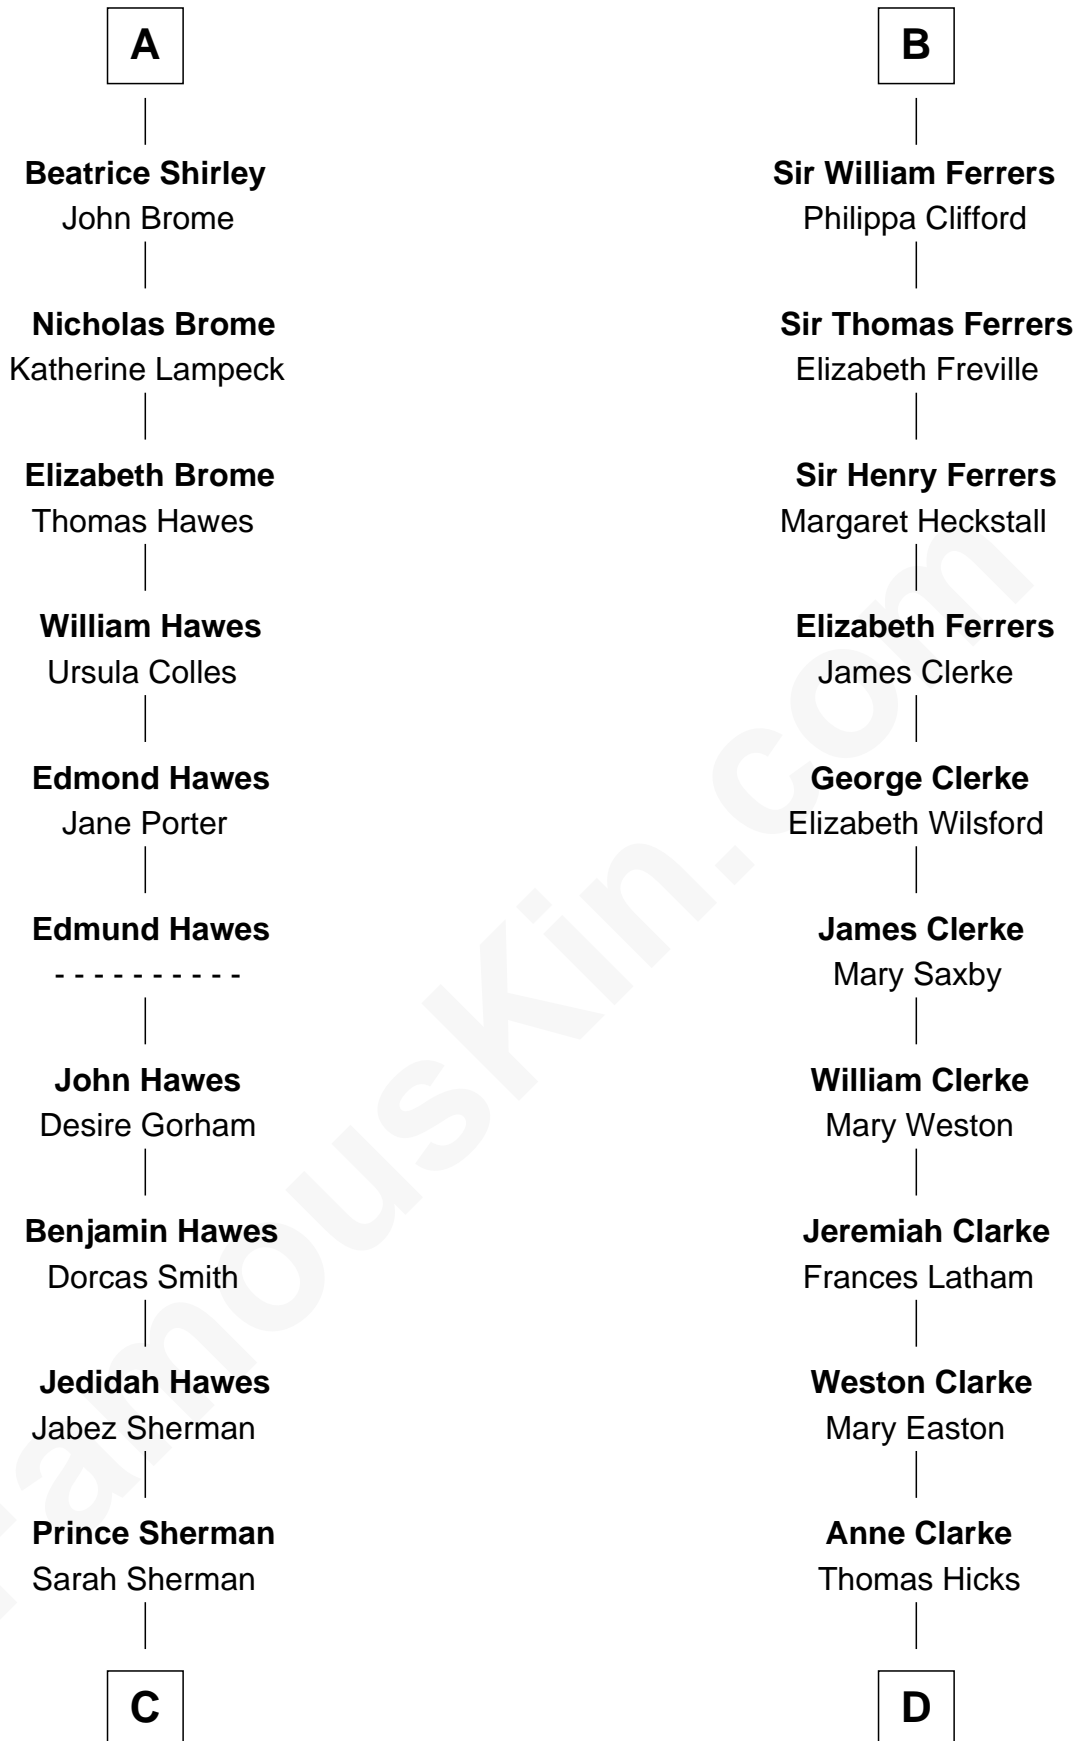

FamousKin.com Relationship Chart of

James Sherman

27th U.S. Vice-President

20th cousin 1 time removed of

Susan B. Anthony

Women's Rights Advocate

John, King of England

Isabelle of Angoulême

C

Jahaziel Sherman

Nancy Winslow

Richard Winslow Sherman

Frances Lucretia Williams

Mary Frances Sherman

Richard Updike Sherman

James Sherman