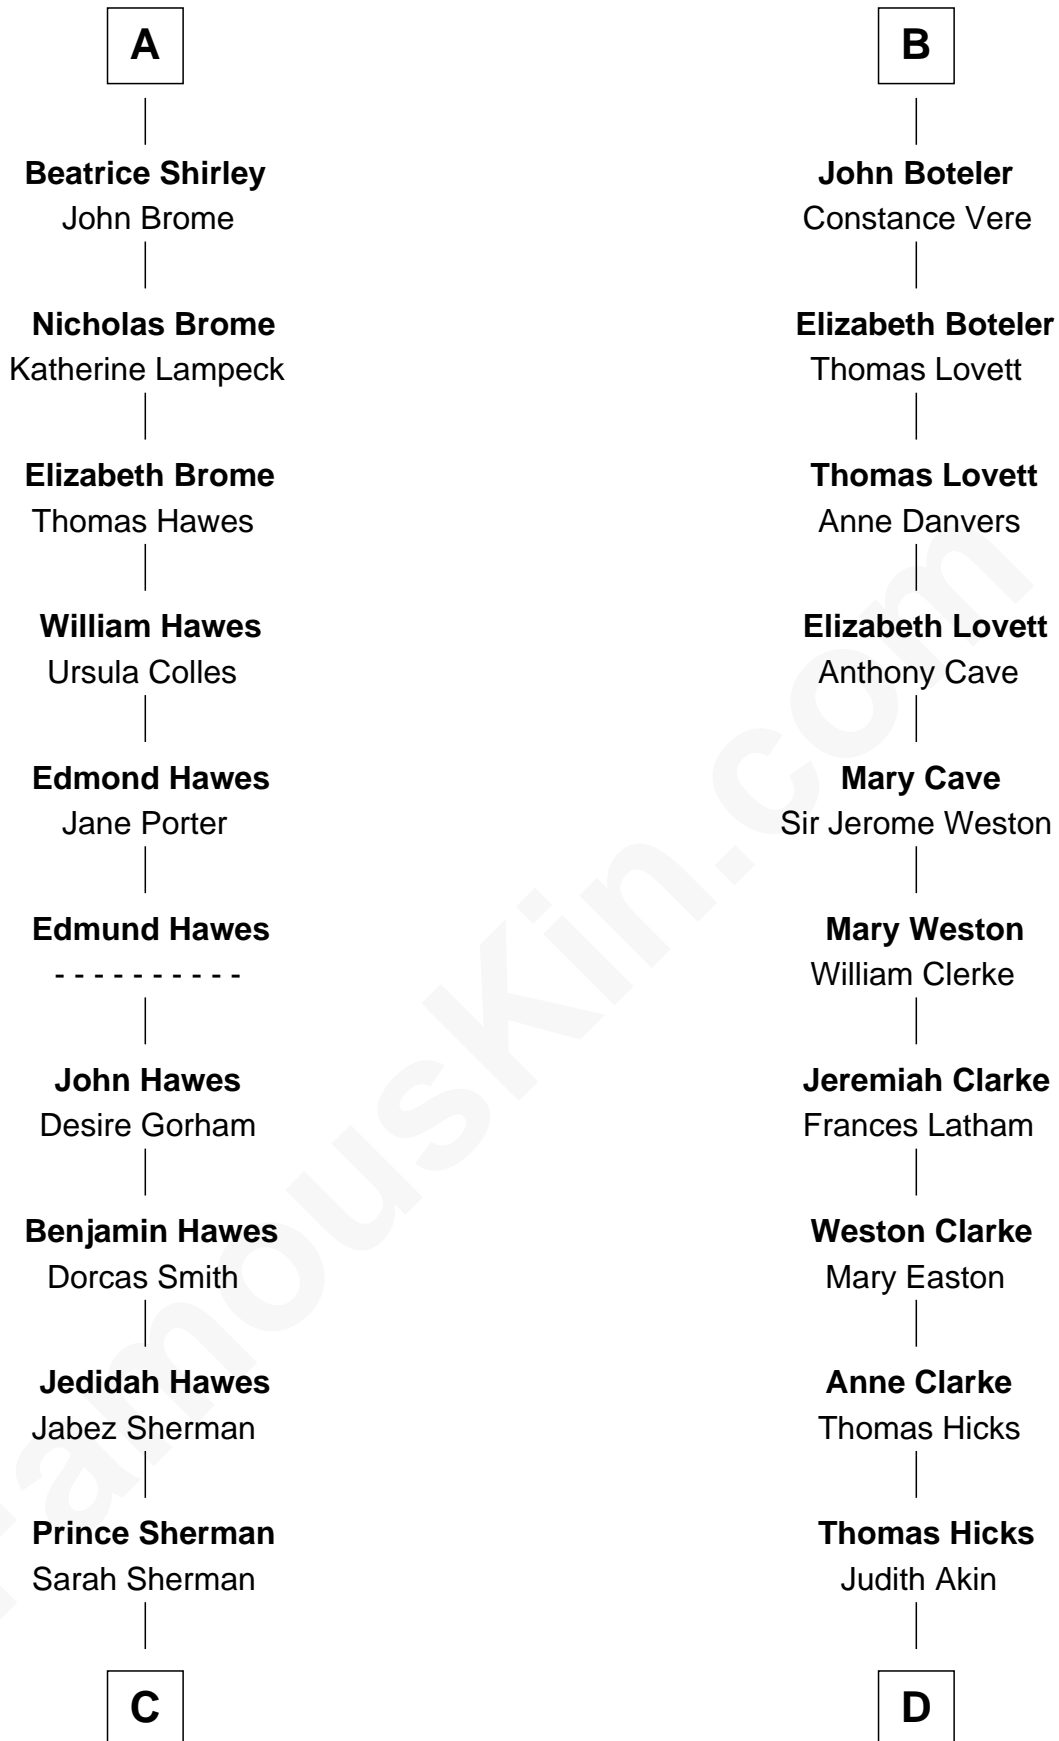

FamousKin.com Relationship Chart of

James Sherman

27th U.S. Vice-President

20th cousin of

Susan B. Anthony

Women's Rights Advocate

C

Jahaziel Sherman

Nancy Winslow

Richard Winslow Sherman

Frances Lucretia Williams

Mary Frances Sherman

Richard Updike Sherman

James Sherman

27th U.S. Vice-President

D

Judith Hicks

David Anthony

Humphrey Anthony

Hannah Lapham

Daniel Anthony

Lucy Read

Susan B. Anthony

Women's Rights Advocate