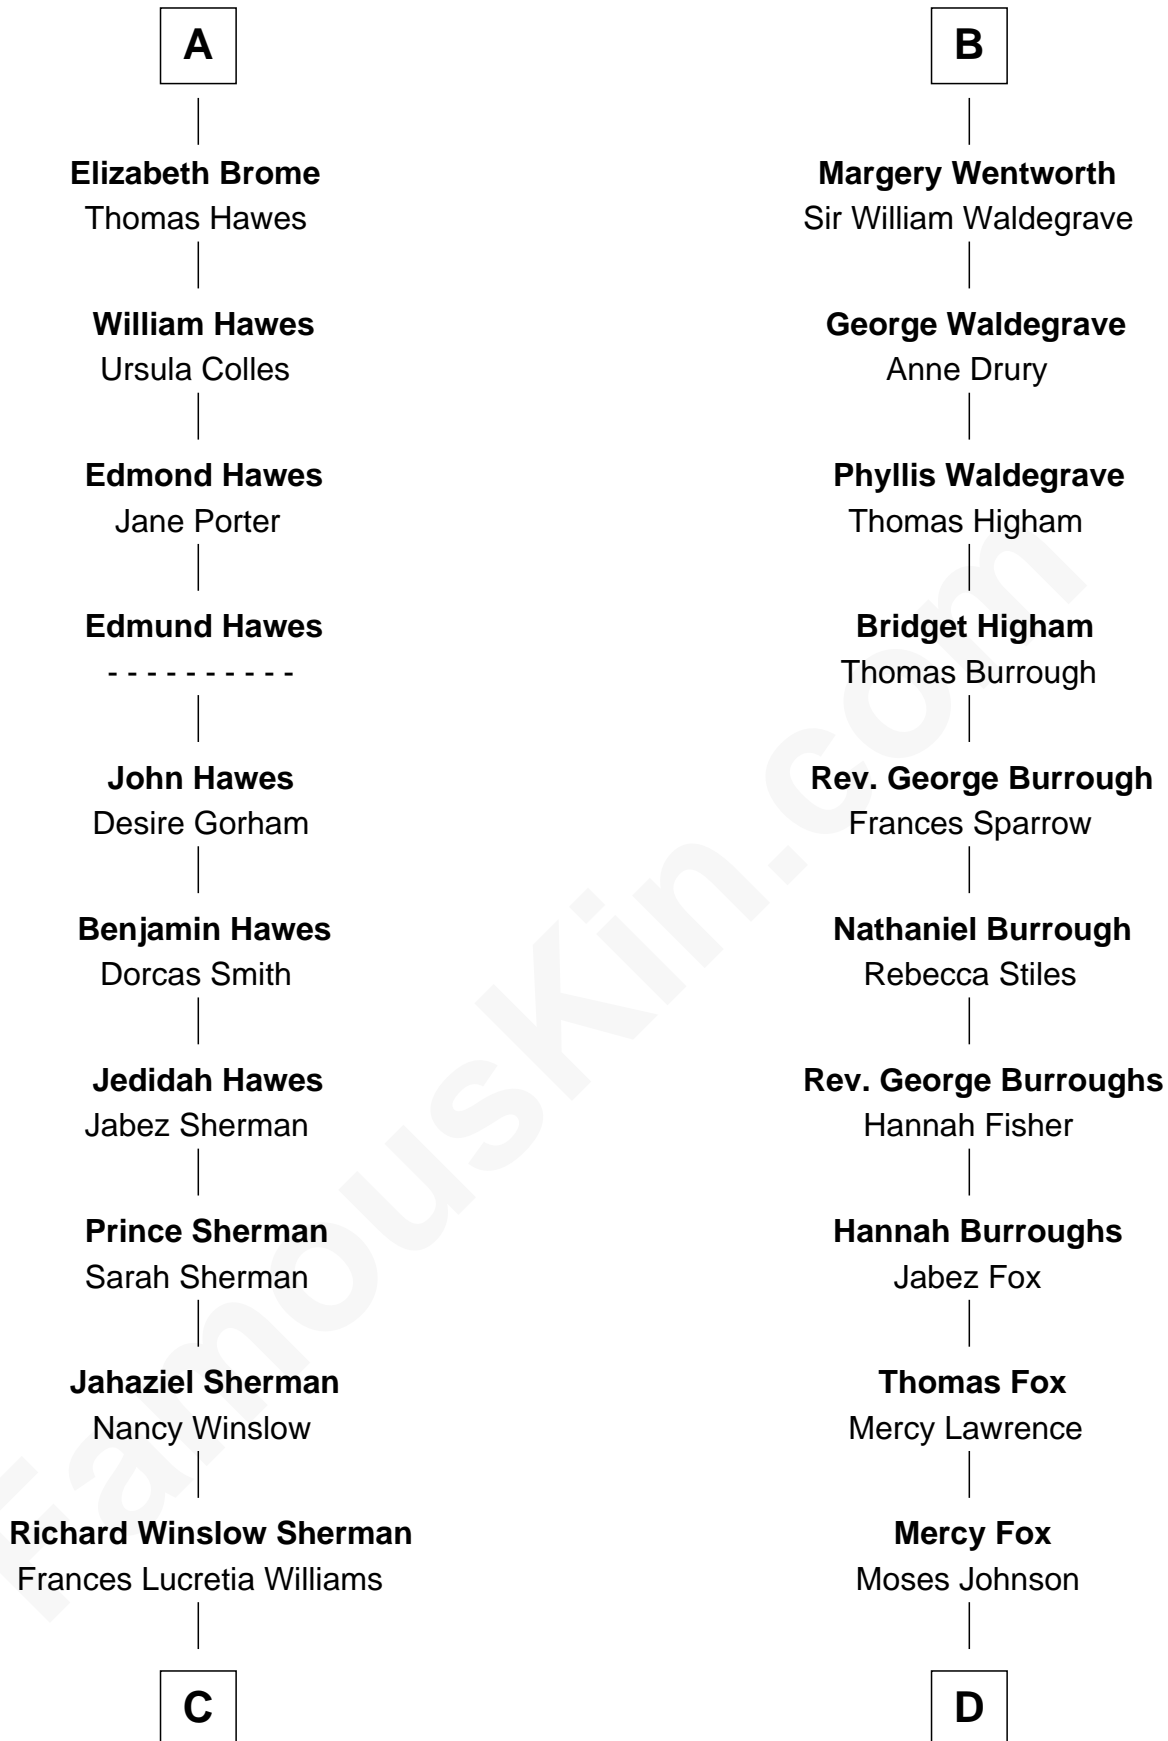

# FamousKin.com Relationship Chart of

**James Sherman**

*27th U.S. Vice-President*

18th cousin 3 times removed of

**Walt Disney**

*Co-Founder of The Walt Disney Company*

**Sir Robert de Ros**

Isabel de Aubeney

**C**

**Mary Frances Sherman**  
Richard Updike Sherman

**James Sherman**  
*27th U.S. Vice-President*

**D**

**Fanny Johnson**  
John Call

**Eber Call**  
Violette Lawrence

**Charles Call**  
Henrietta Gross