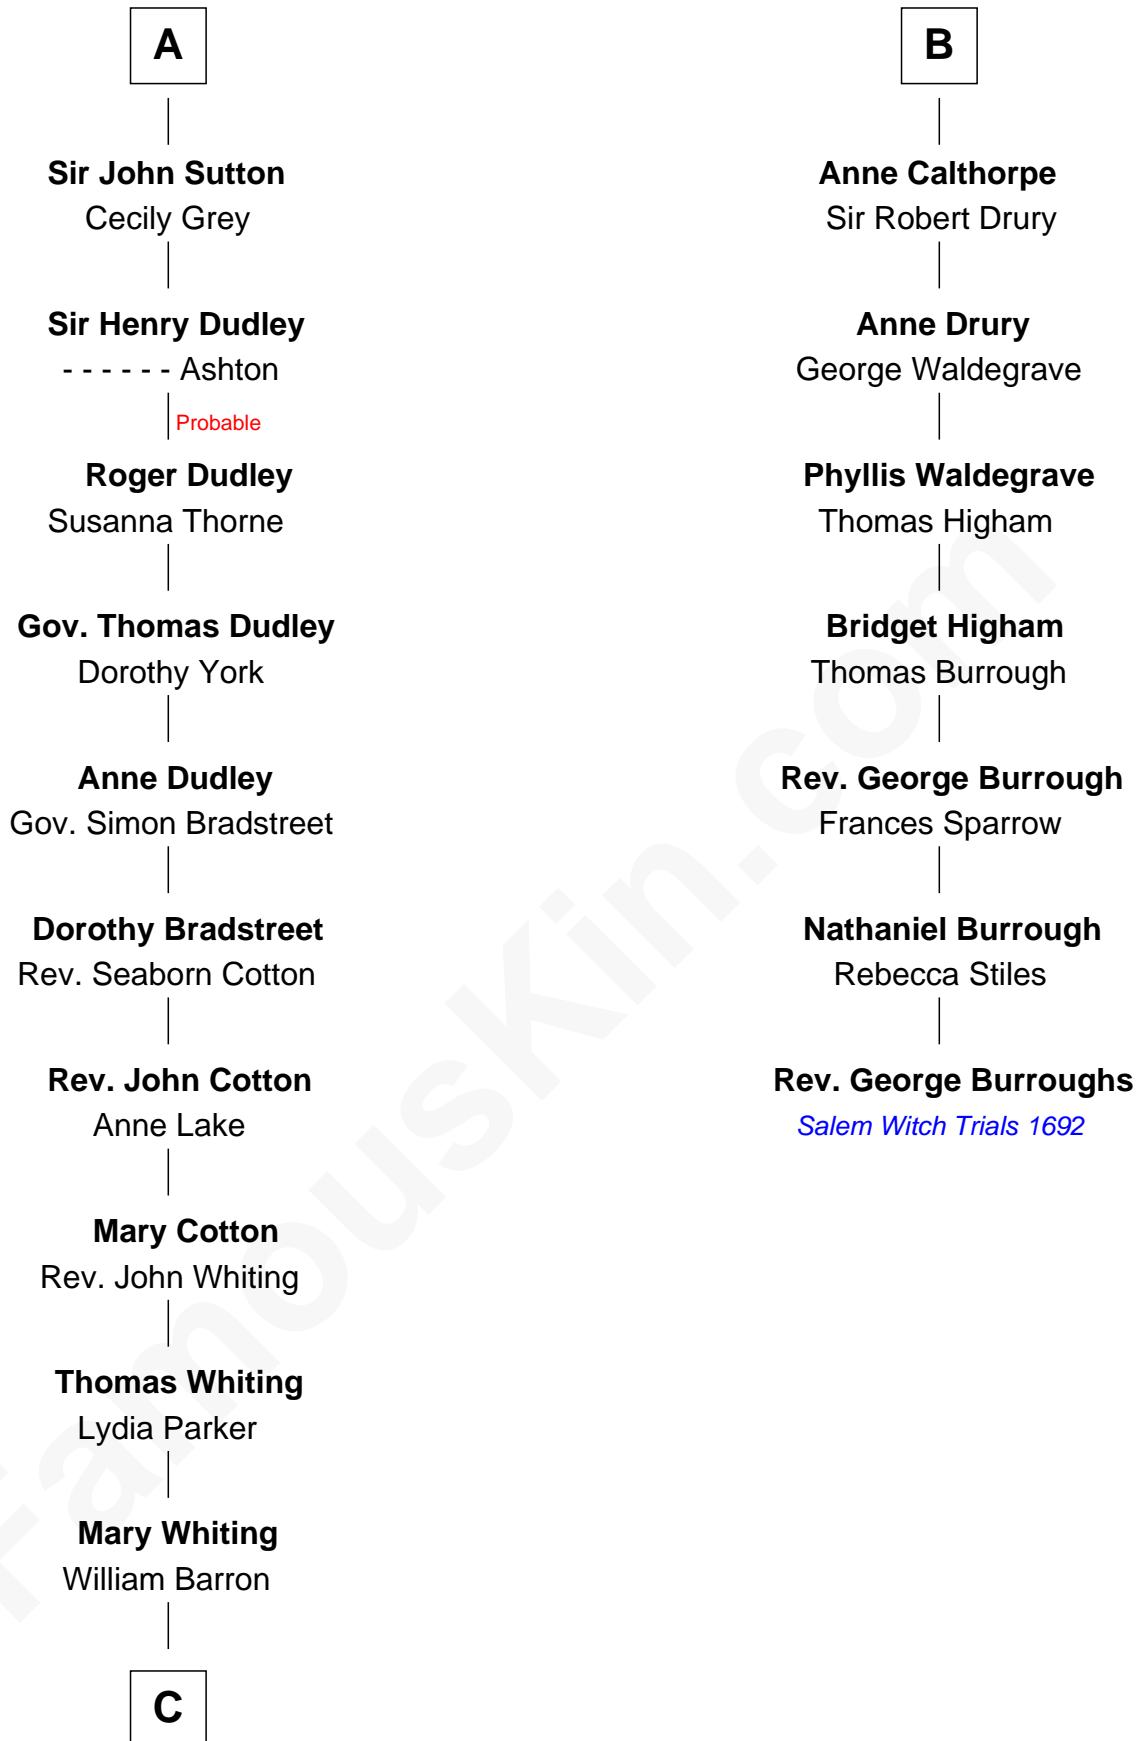

## Relationship Chart of

### James Sherman

27th U.S. Vice-President

13th cousin 7 times removed of

**Rev. George Burroughs**

Executed for Witchcraft, Salem 1692

**C**

—  
**Mary Augusta Barron**

Stalham Williams

—  
**Frances Lucretia Williams**

Richard Winslow Sherman

—  
**Mary Frances Sherman**

Richard Updike Sherman

—  
**James Sherman**

*27th U.S. Vice-President*

FamousKin.com