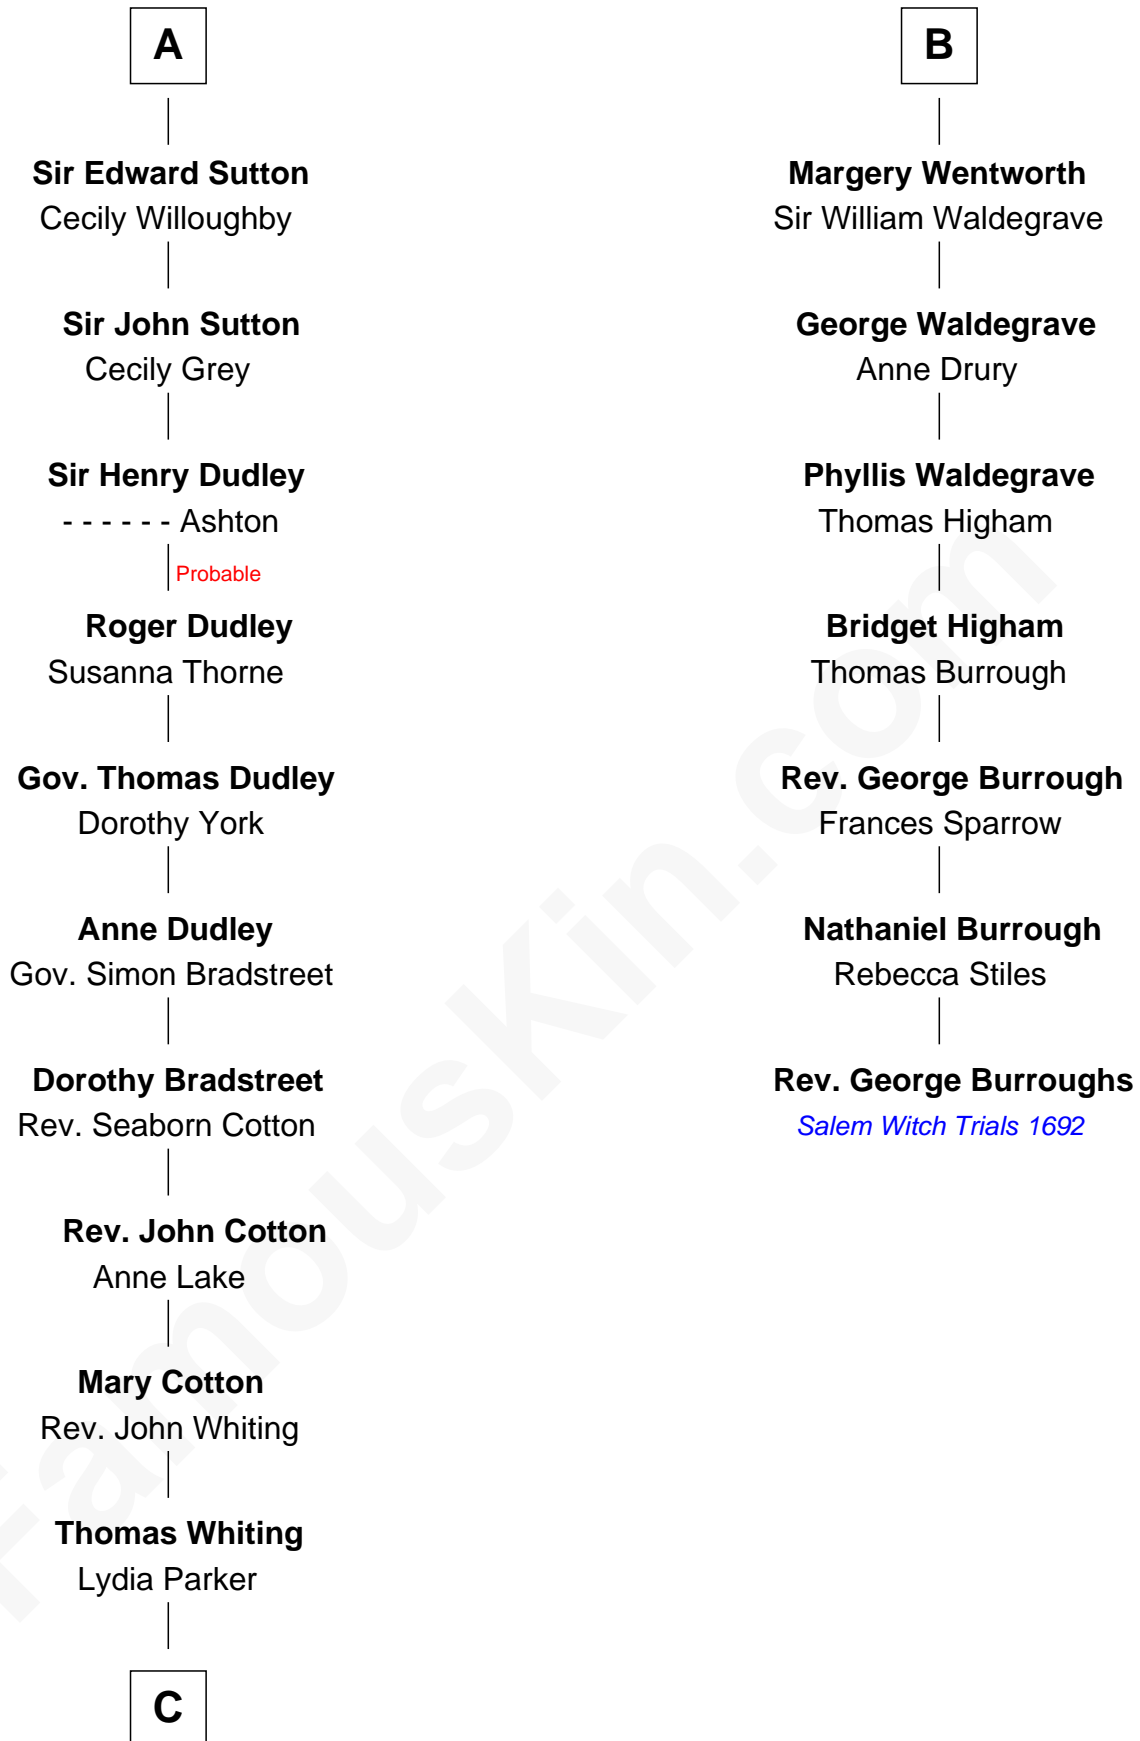

FamousKin.com

Relationship Chart of

James Sherman

27th U.S. Vice-President

13th cousin 8 times removed of

Rev. George Burroughs

Executed for Witchcraft, Salem 1692

C

—
Mary Whiting
William Barron

—
Mary Augusta Barron
Stalham Williams

—
Frances Lucretia Williams
Richard Winslow Sherman

—
Mary Frances Sherman
Richard Updike Sherman

—
James Sherman
27th U.S. Vice-President