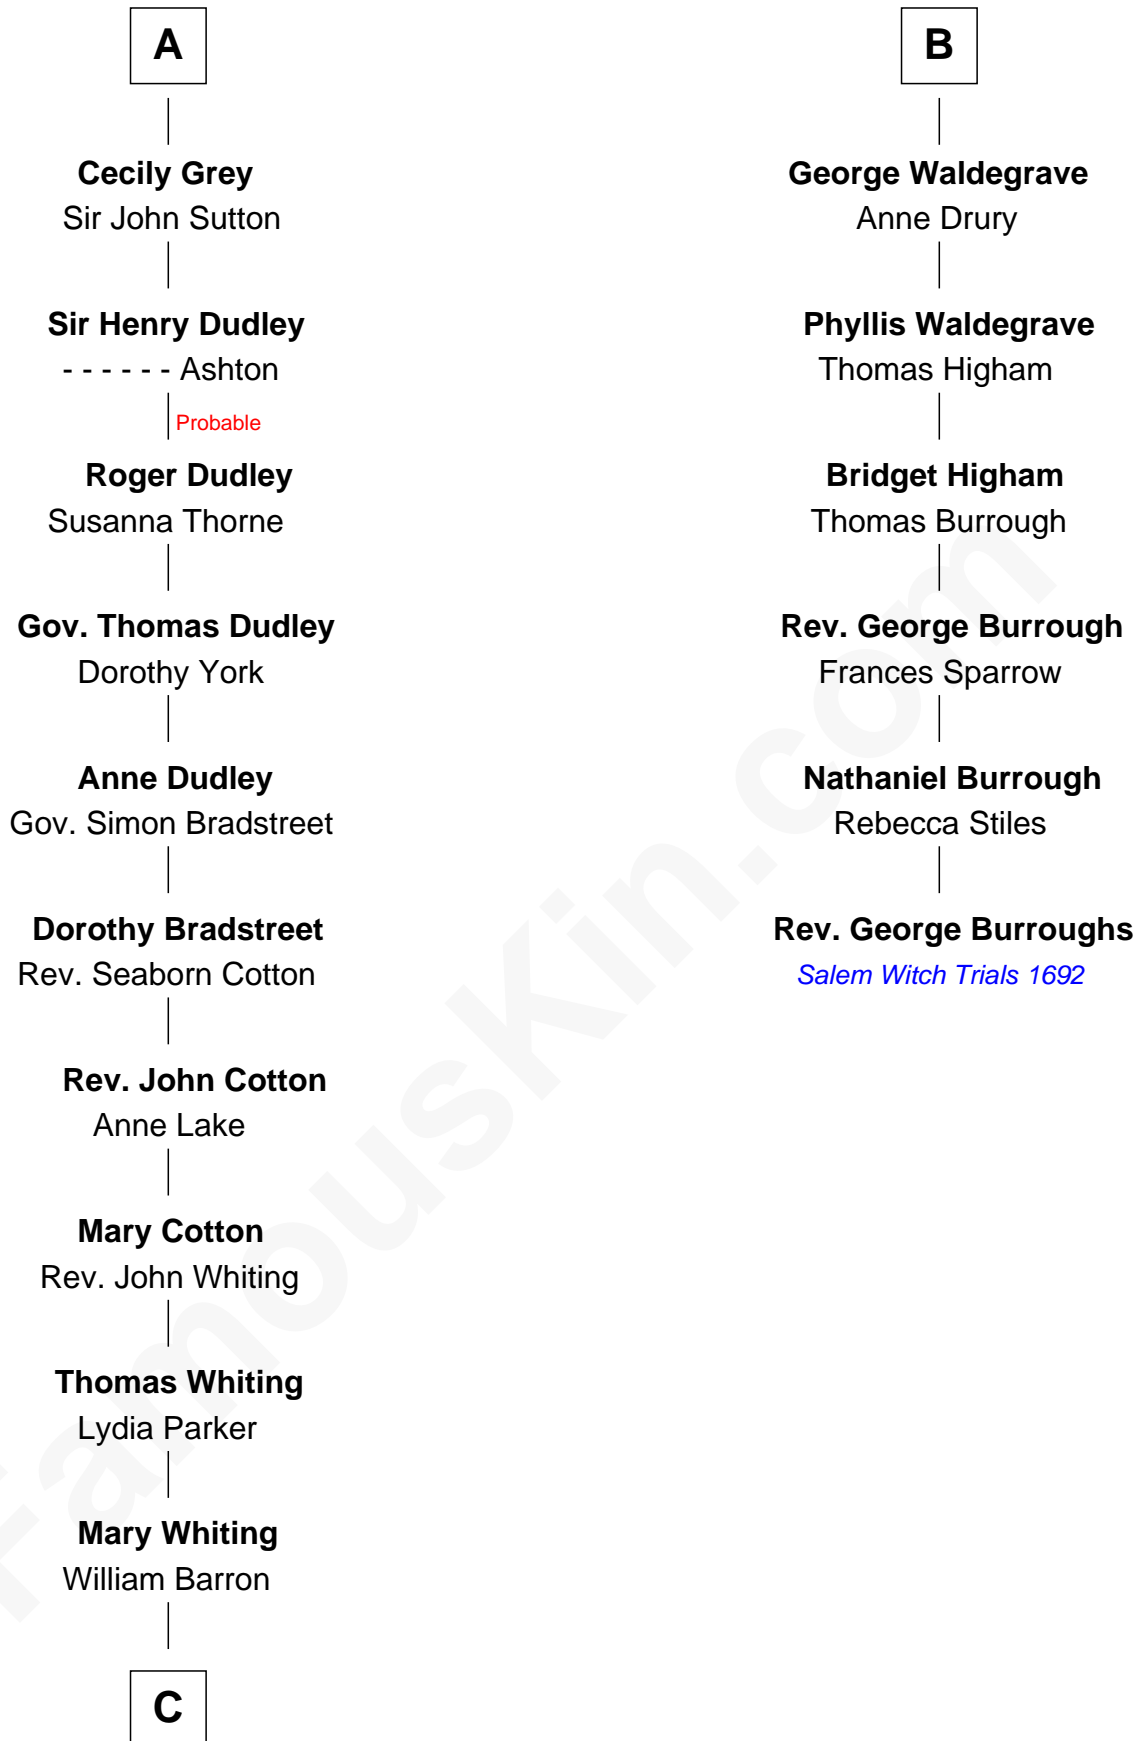

# FamousKin.com Relationship Chart of

**James Sherman**

*27th U.S. Vice-President*

**12th cousin 8 times removed of**

**Rev. George Burroughs**

*Executed for Witchcraft, Salem 1692*

**C**

—  
**Mary Augusta Barron**

Stalham Williams

—  
**Frances Lucretia Williams**

Richard Winslow Sherman

—  
**Mary Frances Sherman**

Richard Updike Sherman

—  
**James Sherman**

*27th U.S. Vice-President*

FamousKin.com