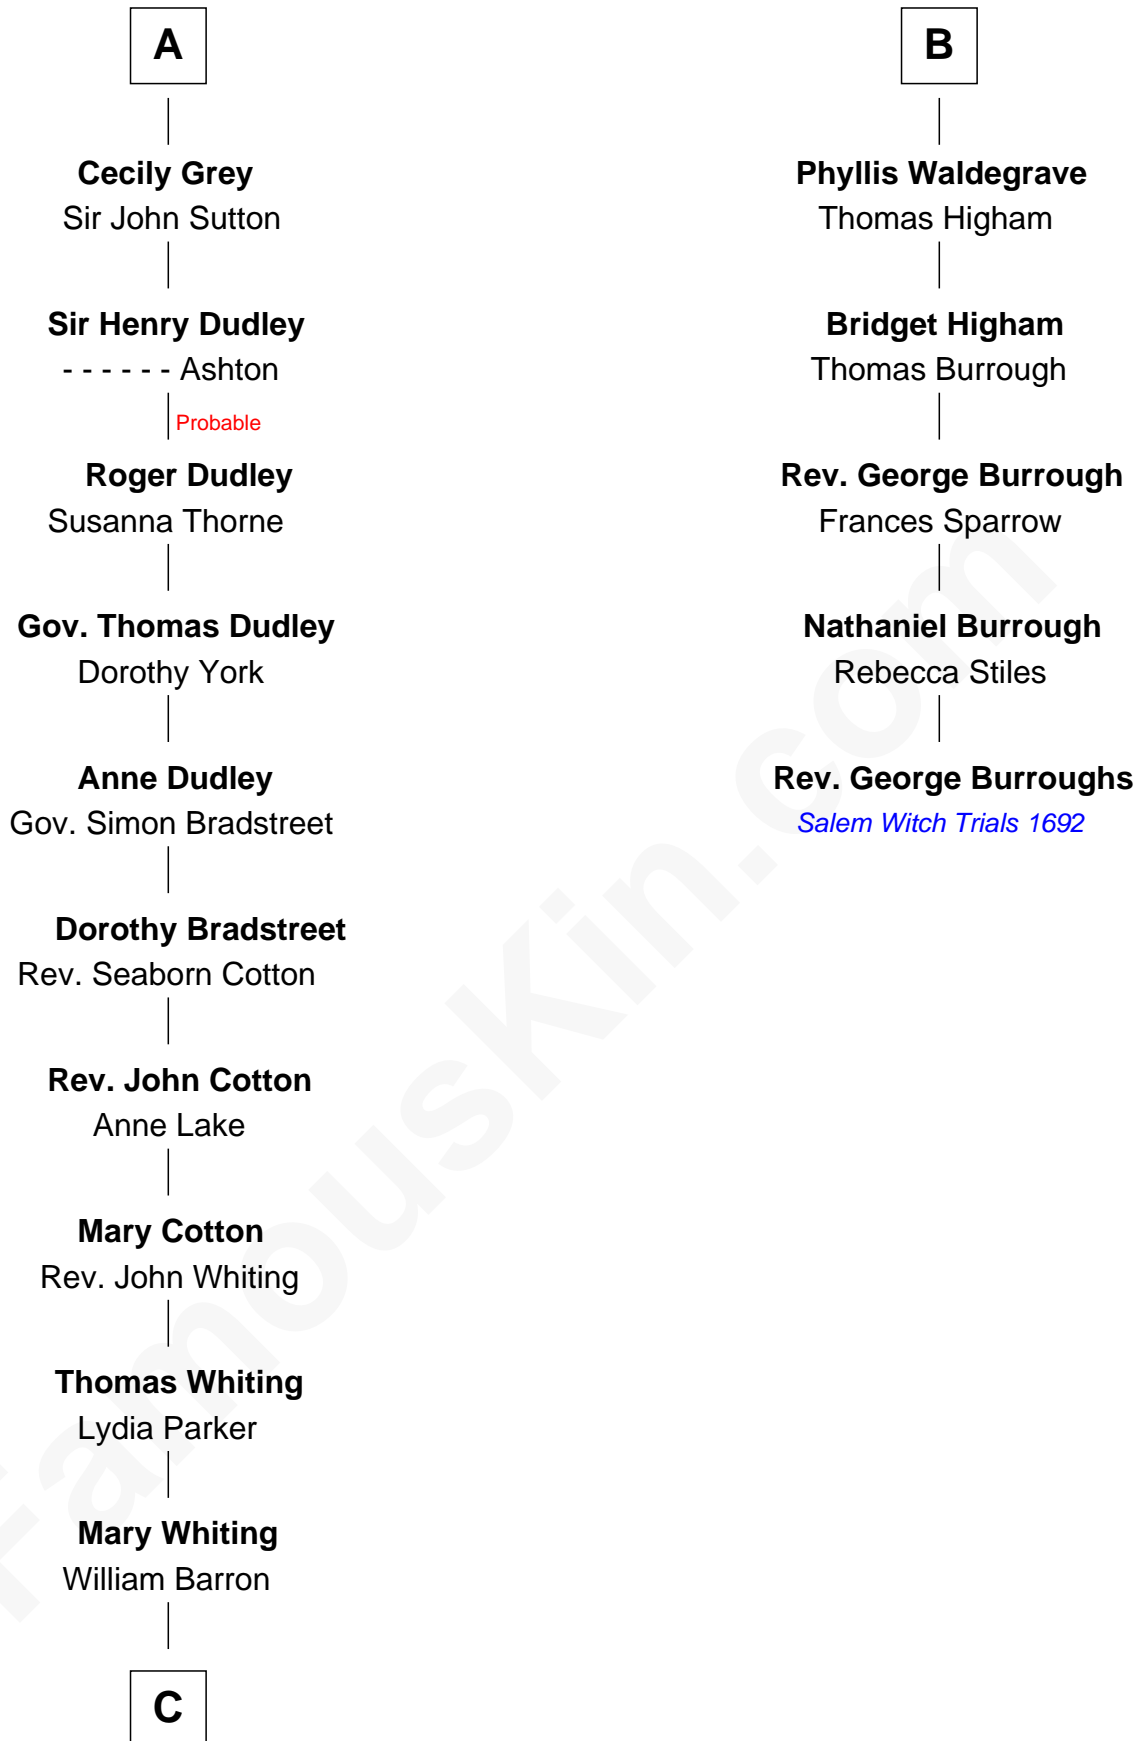

FamousKin.com

Relationship Chart of

James Sherman

27th U.S. Vice-President

11th cousin 9 times removed of

Rev. George Burroughs

Executed for Witchcraft, Salem 1692

Bartholomew de Badlesmere

Margaret de Badlesmere

Sir John de Tivetot

Sir Robert de Tivetot

Margaret Deincourt

Elizabeth de Tivetot

Sir Philip le Despencer

Margery Despencer

Sir Roger Wentworth

Henry Wentworth

Elizabeth Howard

Margery Wentworth

Sir William Waldegrave

George Waldegrave

Anne Drury

B

C

—
Mary Augusta Barron

Stalham Williams

—
Frances Lucretia Williams

Richard Winslow Sherman

—
Mary Frances Sherman

Richard Updike Sherman

—
James Sherman

27th U.S. Vice-President