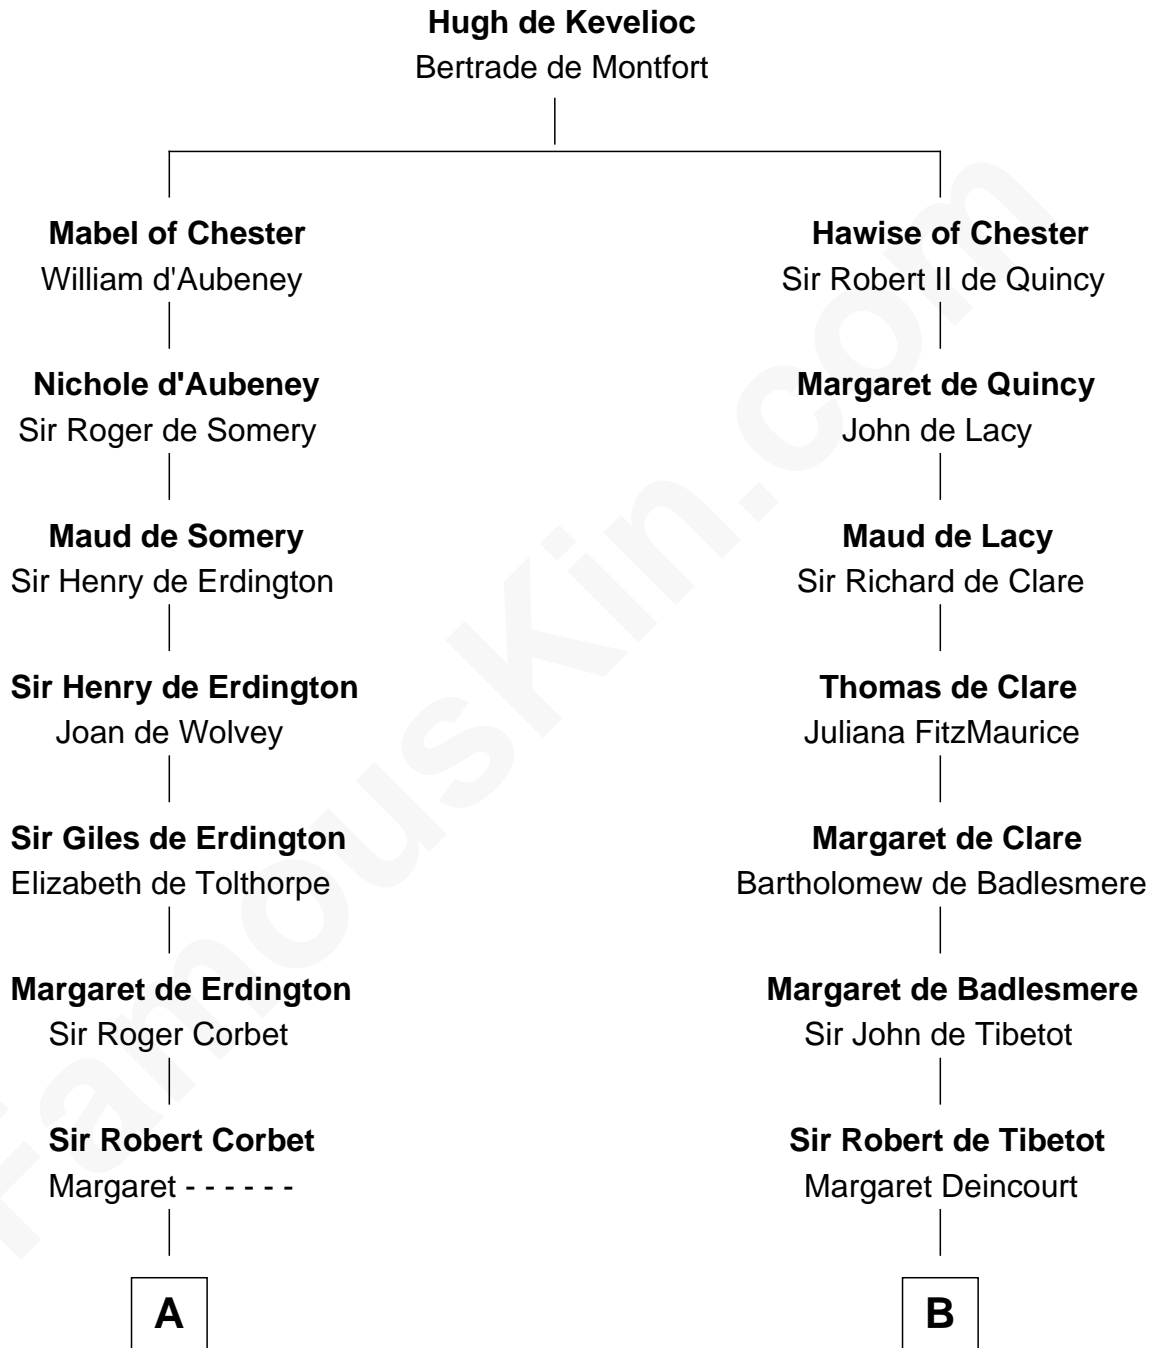

# FamousKin.com Relationship Chart of

**James Sherman**

*27th U.S. Vice-President*

16th cousin 5 times removed of

**Rev. George Burroughs**

*Executed for Witchcraft, Salem 1692*

**C**

—  
**Mary Whiting**  
William Barron

—  
**Mary Augusta Barron**  
Stalham Williams

—  
**Frances Lucretia Williams**  
Richard Winslow Sherman

—  
**Mary Frances Sherman**  
Richard Updike Sherman

—  
**James Sherman**  
*27th U.S. Vice-President*