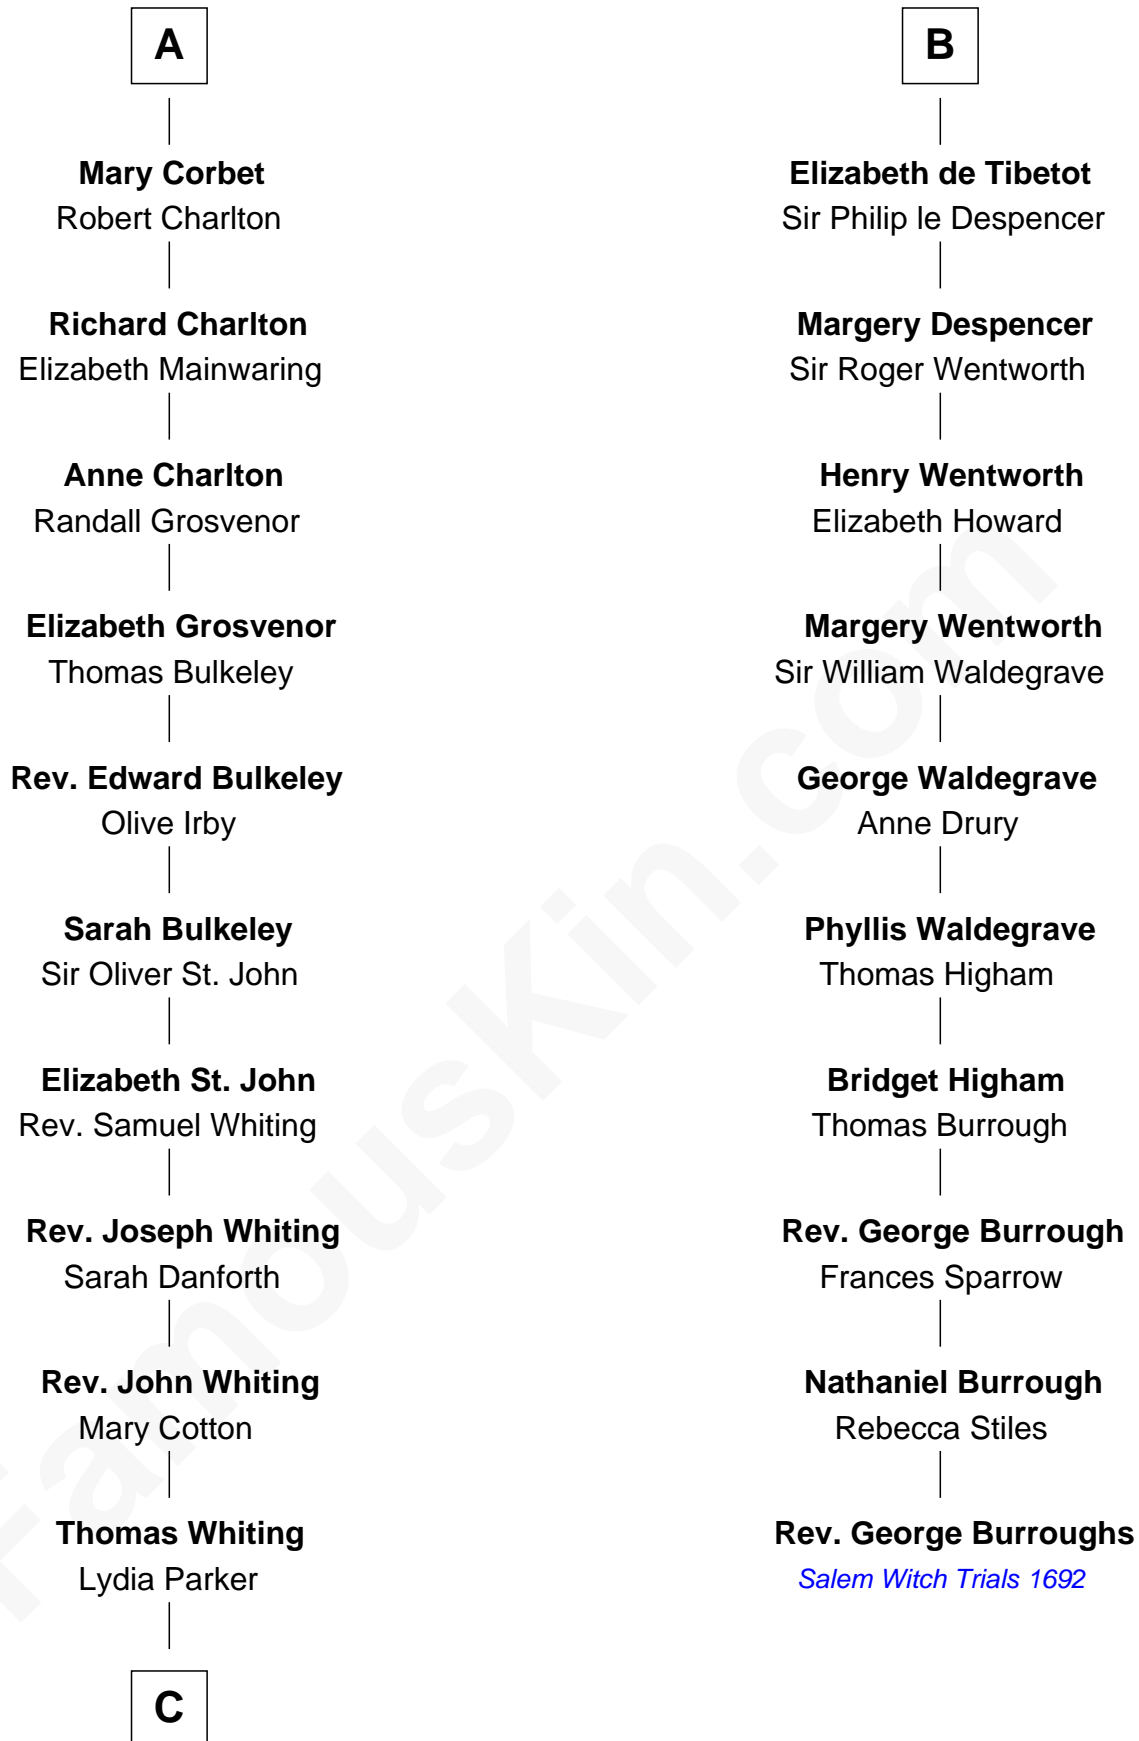

# FamousKin.com Relationship Chart of

**James Sherman**

*27th U.S. Vice-President*

16th cousin 5 times removed of

**Rev. George Burroughs**

*Executed for Witchcraft, Salem 1692*

**C**

—  
**Mary Whiting**  
William Barron

—  
**Mary Augusta Barron**  
Stalham Williams

—  
**Frances Lucretia Williams**  
Richard Winslow Sherman

—  
**Mary Frances Sherman**  
Richard Updike Sherman

—  
**James Sherman**  
*27th U.S. Vice-President*