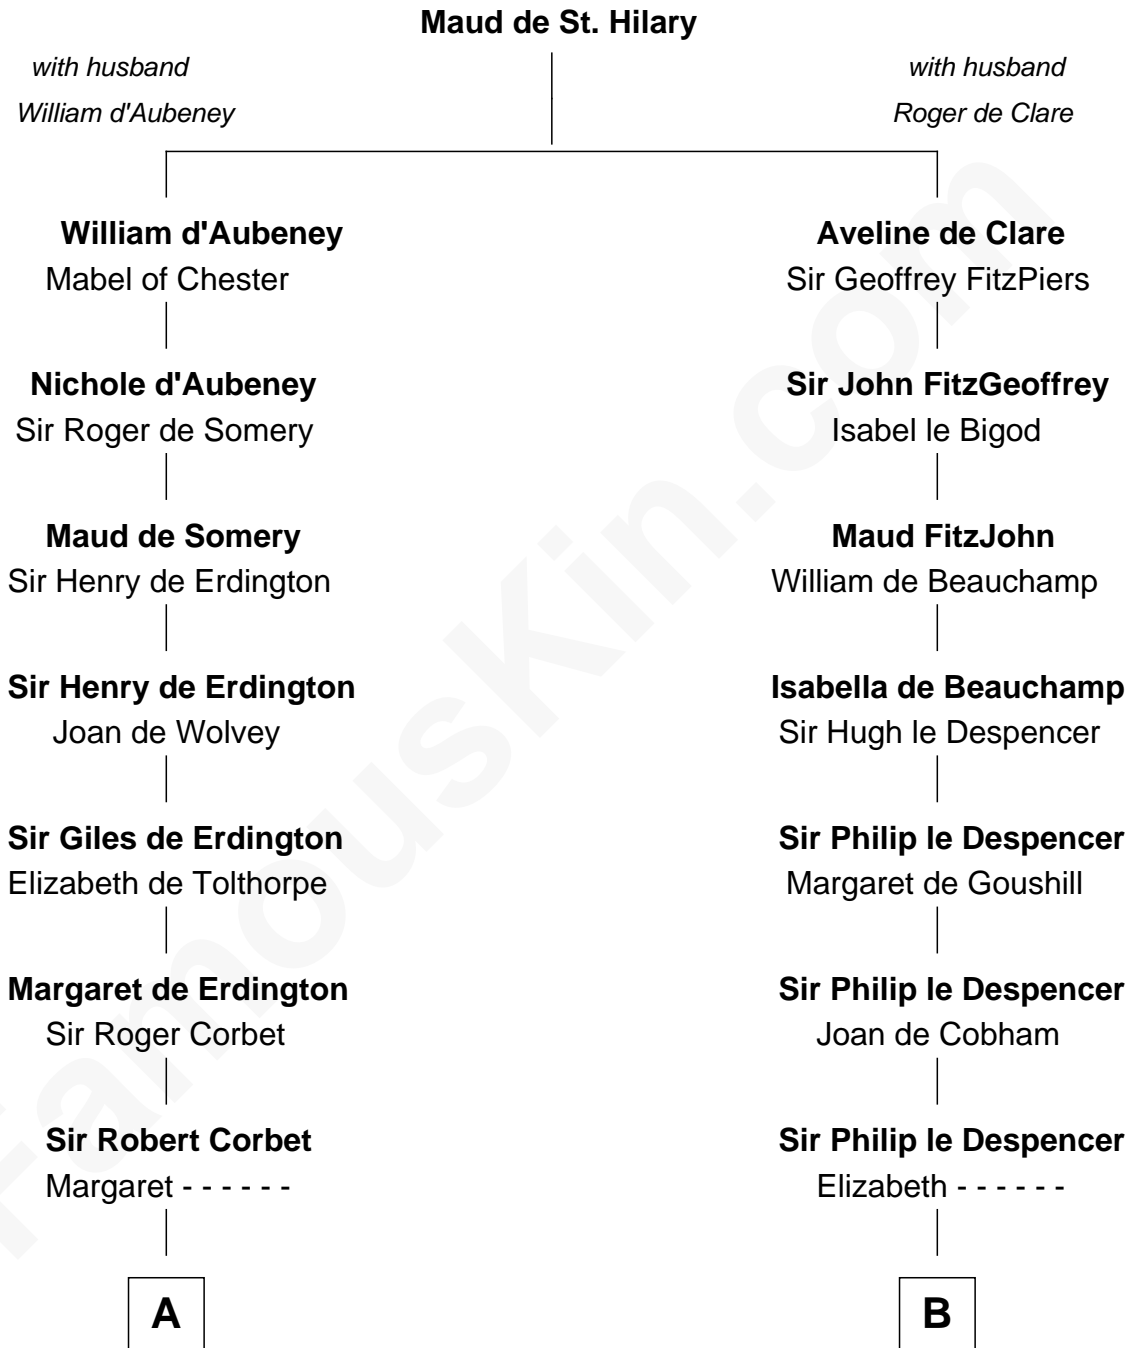

## Relationship Chart of

### James Sherman

27th U.S. Vice-President

16th cousin 5 times removed of

**Rev. George Burroughs**

Executed for Witchcraft, Salem 1692

**C**

—  
**Mary Whiting**  
William Barron

—  
**Mary Augusta Barron**  
Stalham Williams