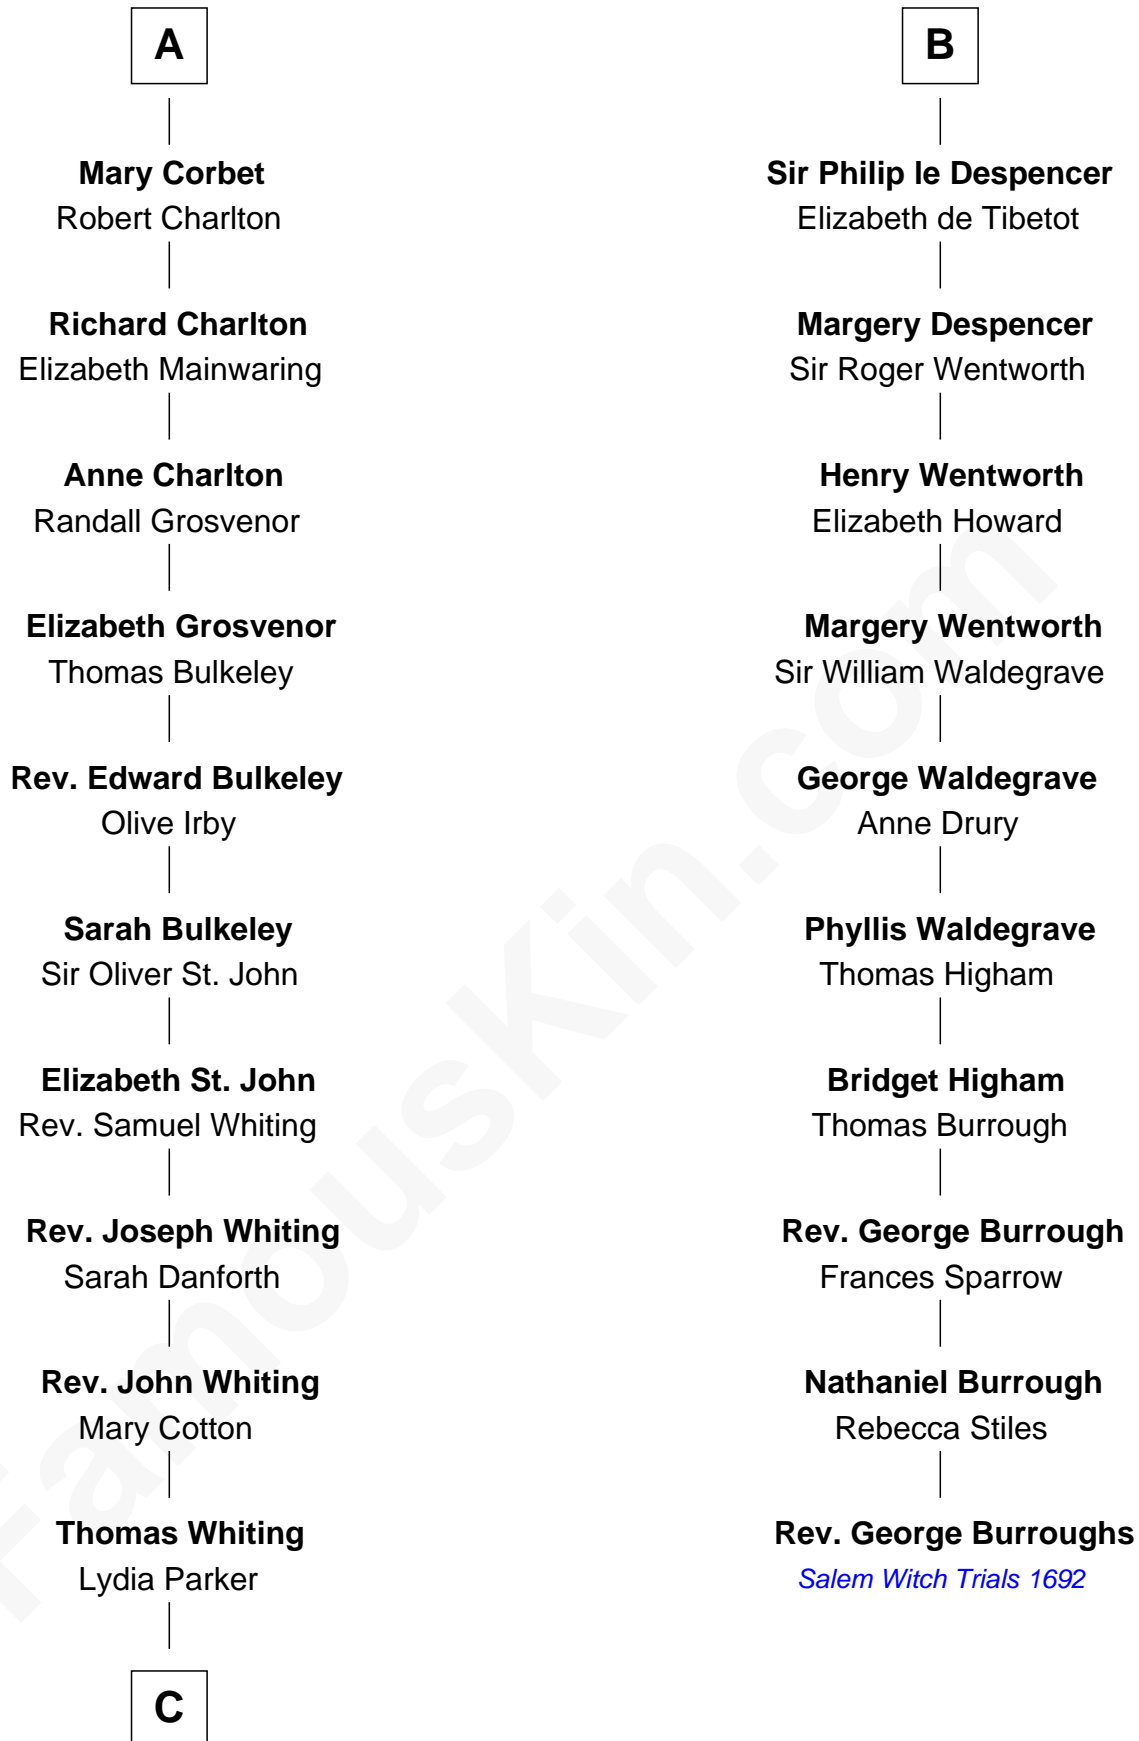

## Relationship Chart of

### James Sherman

27th U.S. Vice-President

16th cousin 5 times removed of

**Rev. George Burroughs**

Executed for Witchcraft, Salem 1692

**C**

—  
**Mary Whiting**  
William Barron

—  
**Mary Augusta Barron**  
Stalham Williams

—  
**Frances Lucretia Williams**  
Richard Winslow Sherman

—  
**Mary Frances Sherman**  
Richard Updike Sherman

—  
**James Sherman**  
*27th U.S. Vice-President*

FamousKin.com