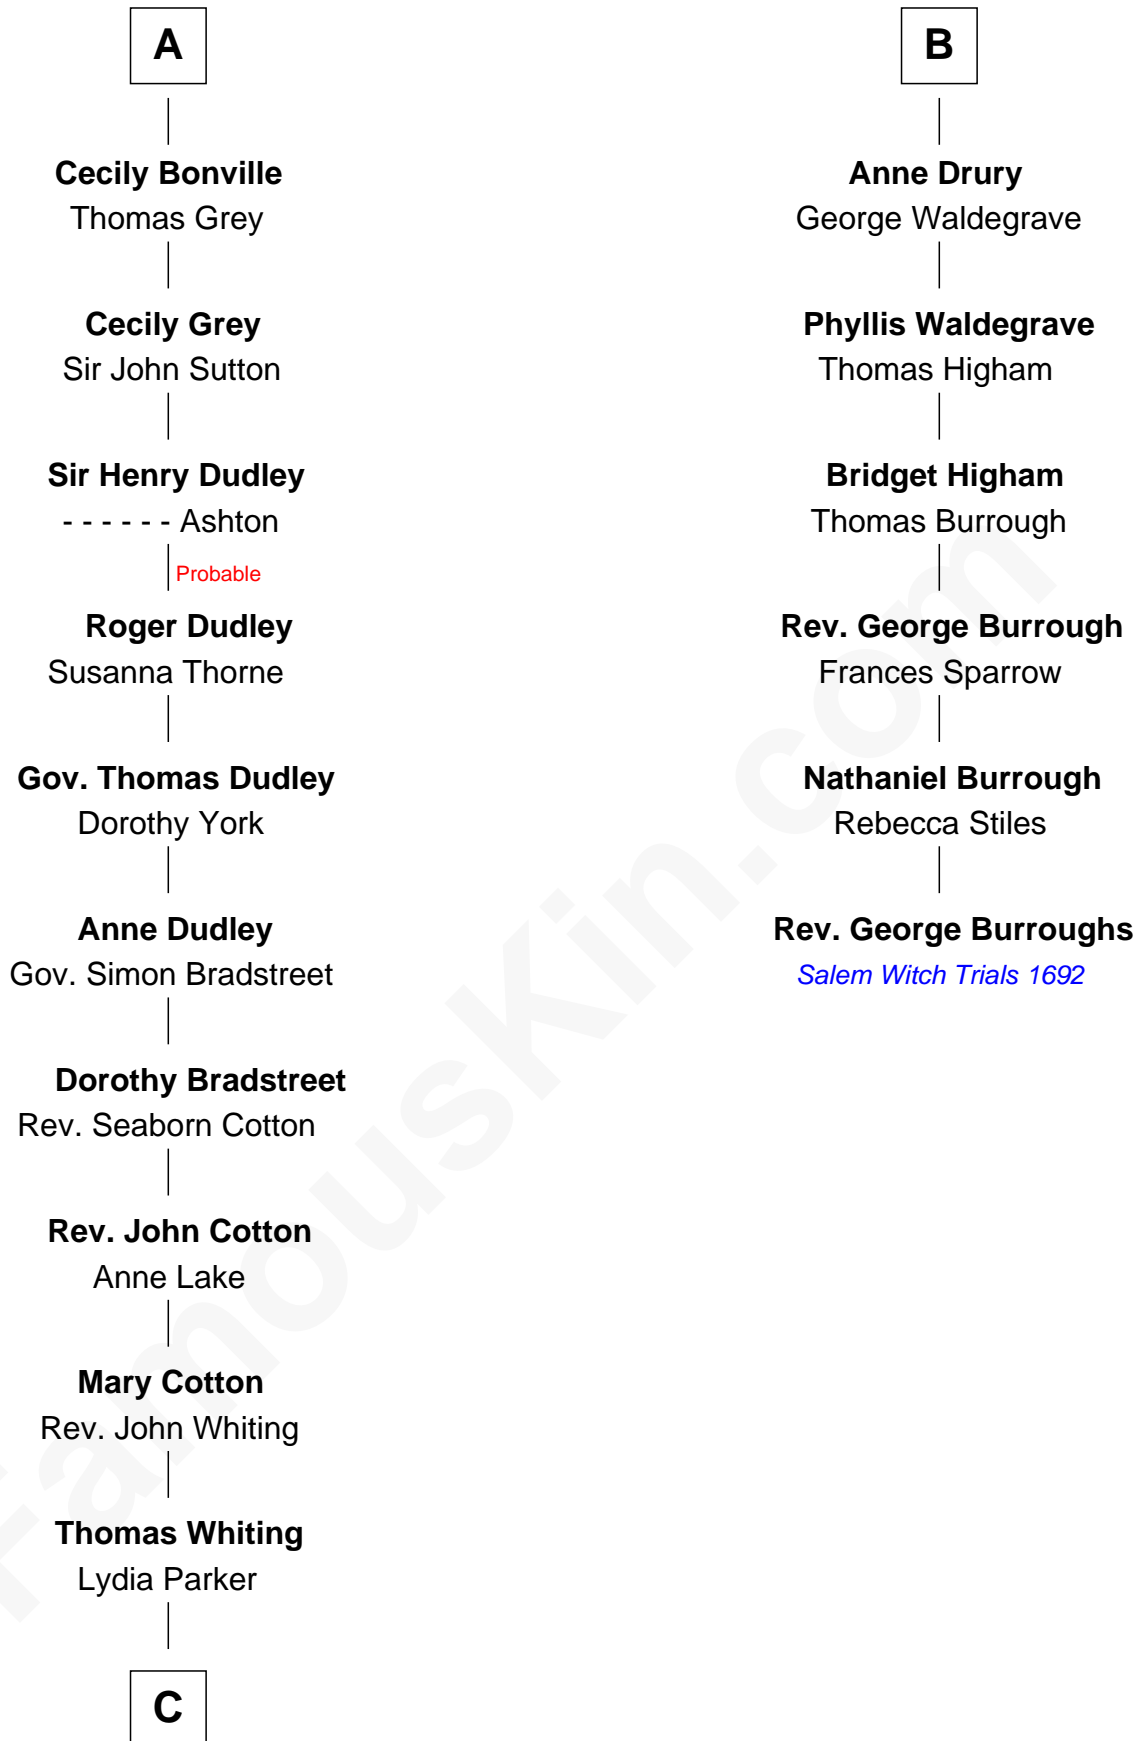

# FamousKin.com Relationship Chart of

**James Sherman**

*27th U.S. Vice-President*

12th cousin 9 times removed of

**Rev. George Burroughs**

*Executed for Witchcraft, Salem 1692*

**Sir Gilbert de Clare**

Joan of Acre

**Margaret Grey**

Sir William Bonville

**William Bonville**

Elizabeth Harington

**William Bonville**

Katherine Neville

**A**

**Elizabeth de Clare**

Katherine de la Pole

**Elizabeth Stapleton**

Sir William Calthorpe

**Anne Calthorpe**

Sir Robert Drury

**B**

**C**

—  
**Mary Whiting**  
William Barron

—  
**Mary Augusta Barron**  
Stalham Williams

—  
**Frances Lucretia Williams**  
Richard Winslow Sherman

—  
**Mary Frances Sherman**  
Richard Updike Sherman

—  
**James Sherman**  
*27th U.S. Vice-President*