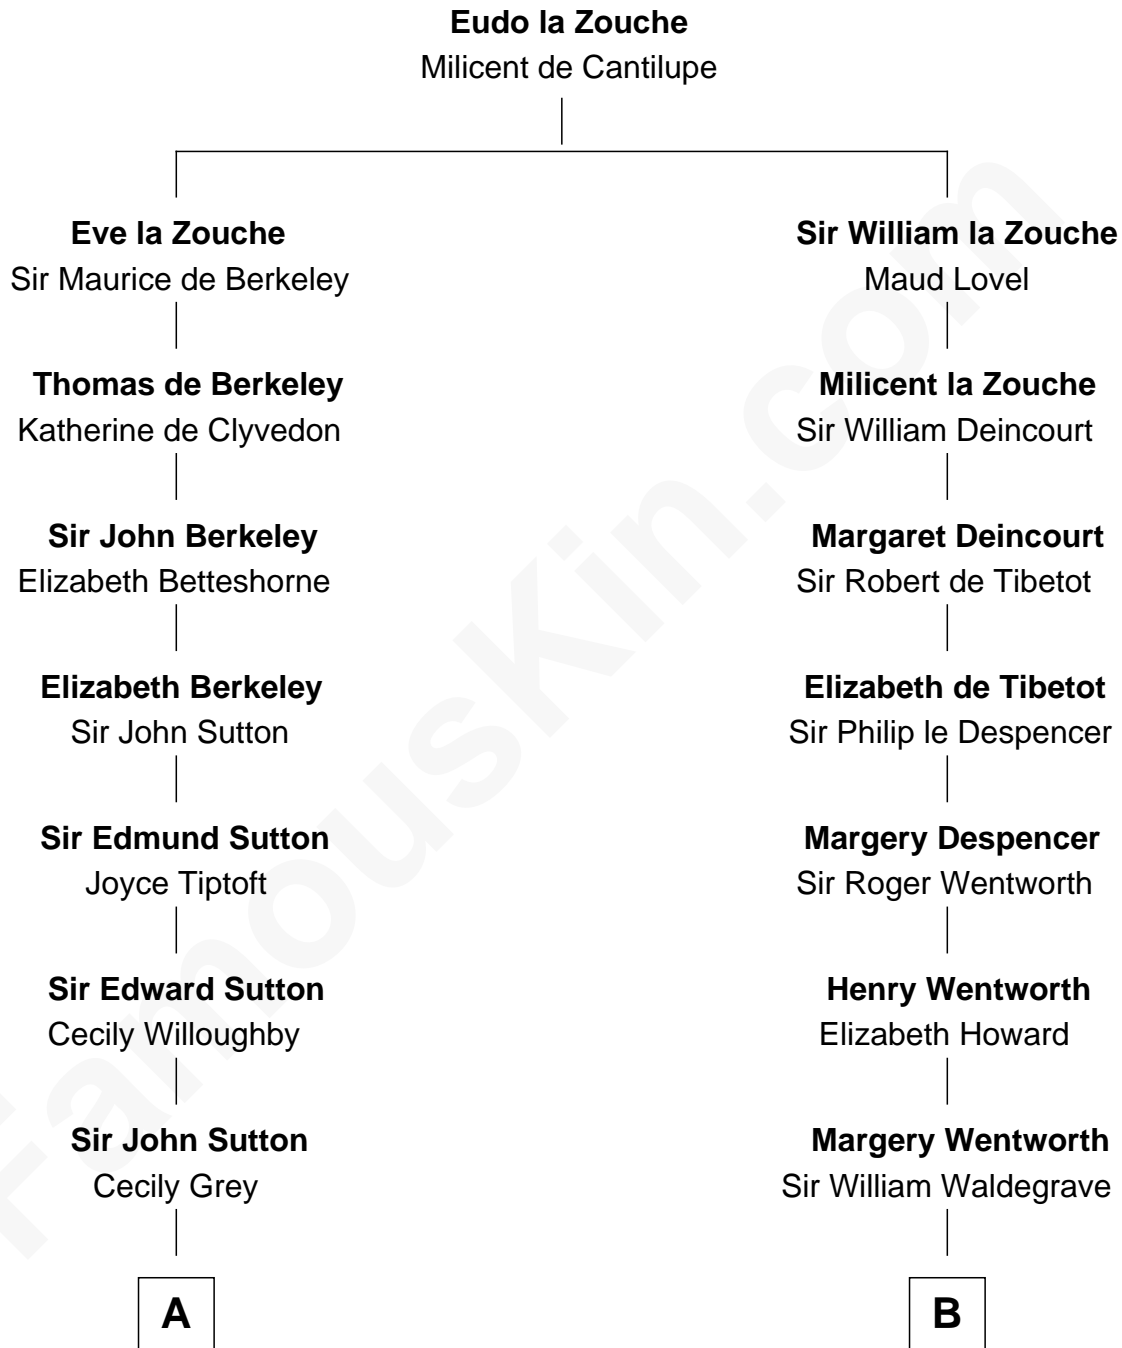

FamousKin.com Relationship Chart of

James Sherman

27th U.S. Vice-President

12th cousin 7 times removed of

Rev. George Burroughs

Executed for Witchcraft, Salem 1692

C

—
Frances Lucretia Williams

Richard Winslow Sherman

—
Mary Frances Sherman

Richard Updike Sherman

—
James Sherman

27th U.S. Vice-President

FamousKin.com