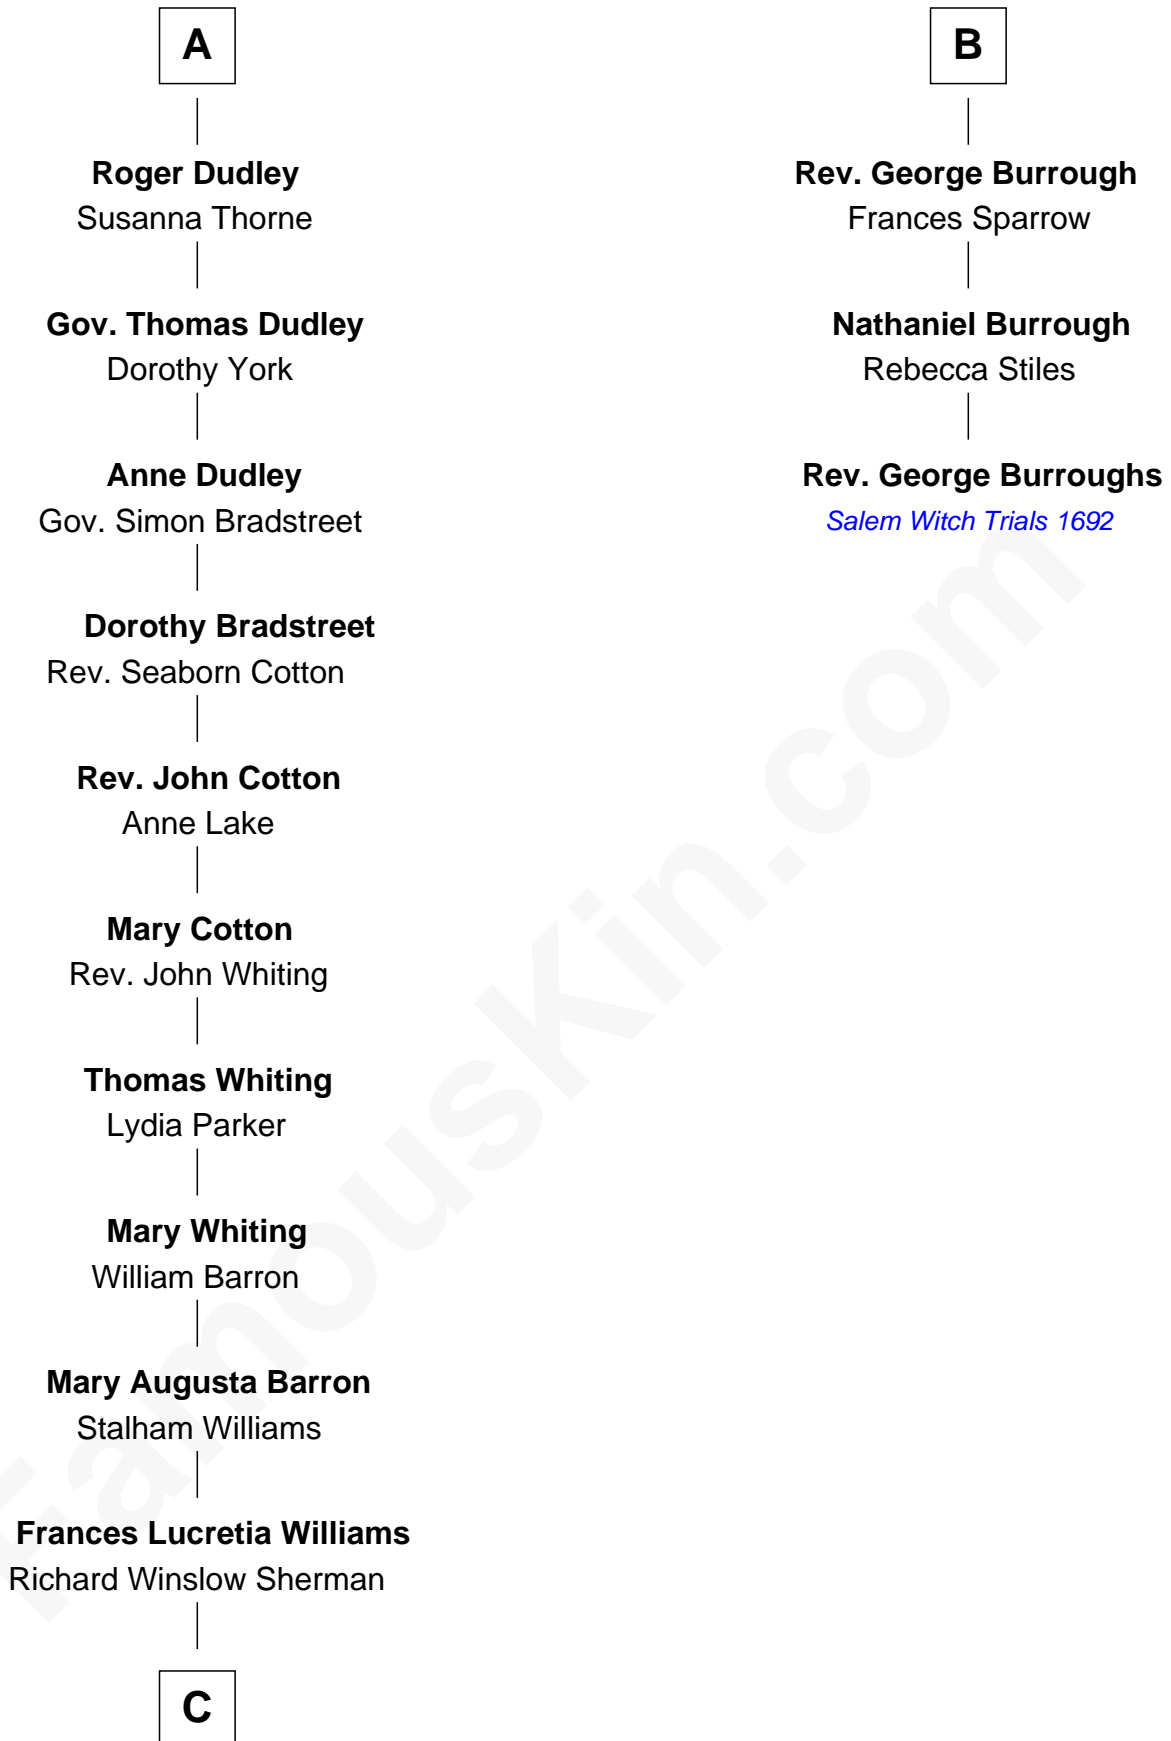

# FamousKin.com Relationship Chart of

**James Sherman**

*27th U.S. Vice-President*

9th cousin 9 times removed of

**Rev. George Burroughs**

*Executed for Witchcraft, Salem 1692*

**Sir Philip le Despencer**

Elizabeth - - - - -

**Sir Philip le Despencer**

Elizabeth de Tibetot

**Margery Despencer**

Sir Roger Wentworth

**Henry Wentworth**

Elizabeth Howard

**Margery Wentworth**

Sir William Waldegrave

**George Waldegrave**

Anne Drury

**Phyllis Waldegrave**

Thomas Higham

**Bridget Higham**

Thomas Burrough

**B**

**C**

—  
**Mary Frances Sherman**  
Richard Updike Sherman

—  
**James Sherman**  
*27th U.S. Vice-President*

FamousKin.com