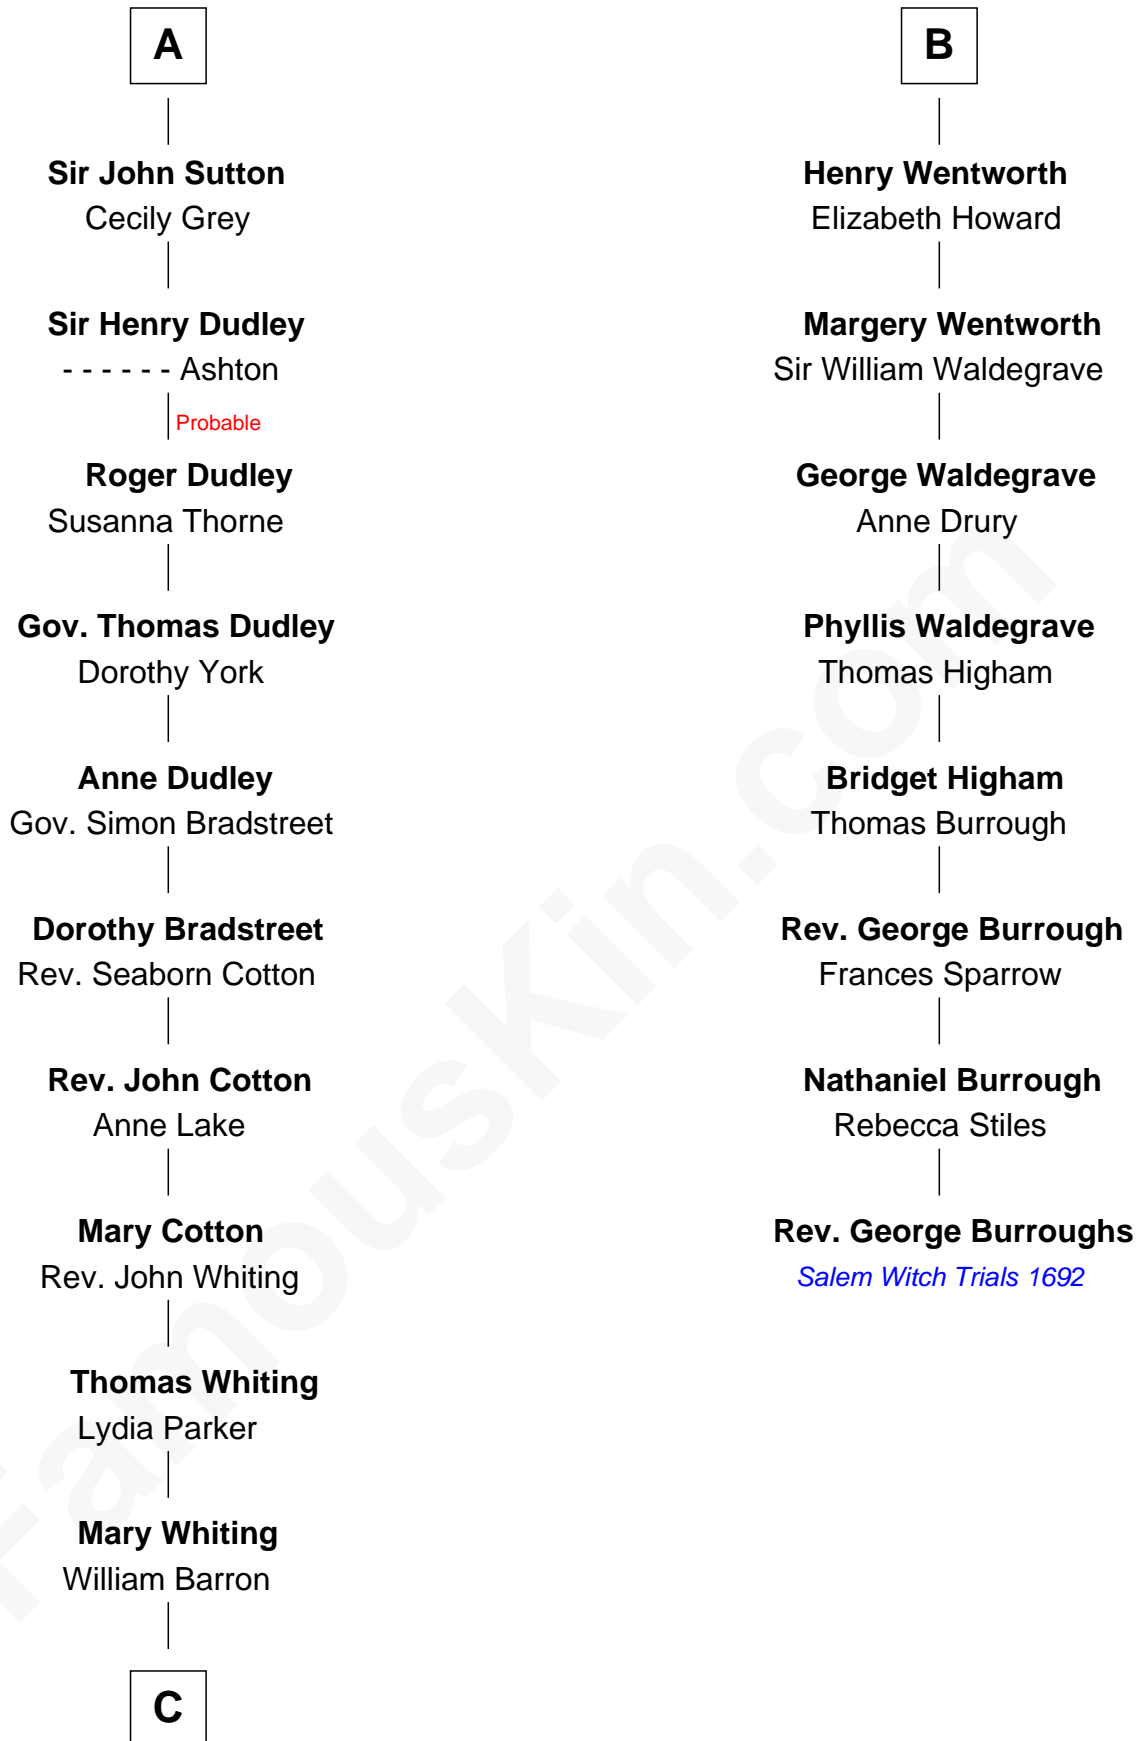

FamousKin.com Relationship Chart of

James Sherman

27th U.S. Vice-President

14th cousin 6 times removed of

Rev. George Burroughs

Executed for Witchcraft, Salem 1692

C

—
Mary Augusta Barron

Stalham Williams

—
Frances Lucretia Williams

Richard Winslow Sherman

—
Mary Frances Sherman

Richard Updike Sherman

—
James Sherman

27th U.S. Vice-President

FamousKin.com