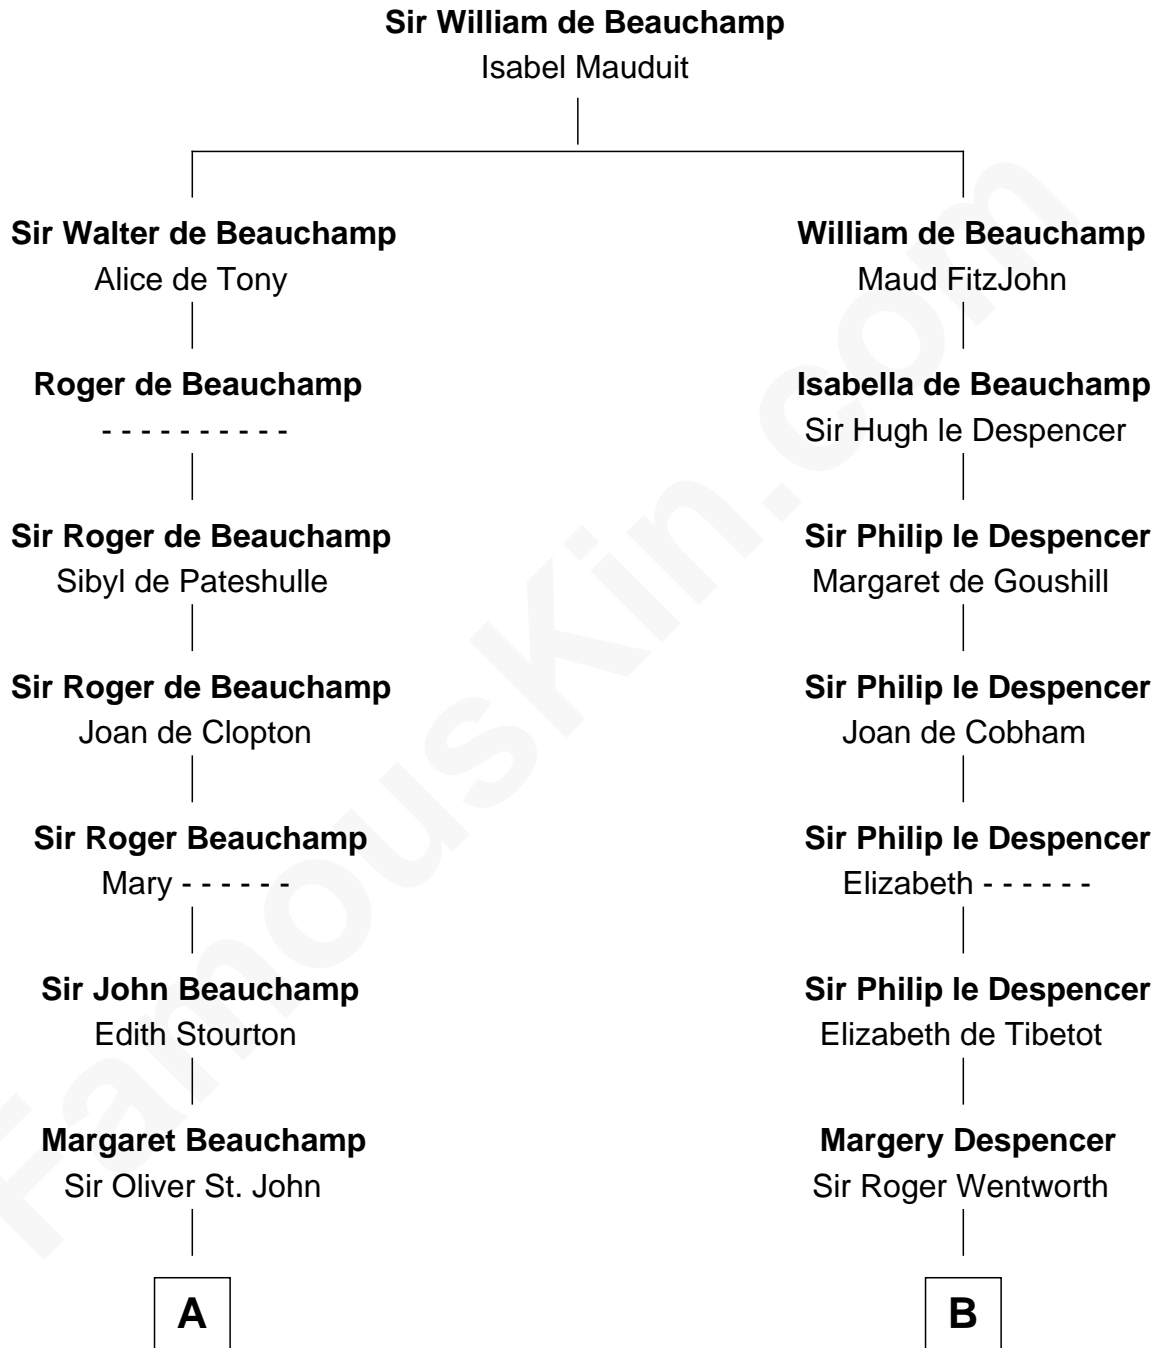

FamousKin.com

Relationship Chart of

James Sherman

27th U.S. Vice-President

14th cousin 6 times removed of

Rev. George Burroughs

Executed for Witchcraft, Salem 1692

C

—
Mary Augusta Barron

Stalham Williams

—
Frances Lucretia Williams

Richard Winslow Sherman

—
Mary Frances Sherman

Richard Updike Sherman

—
James Sherman

27th U.S. Vice-President