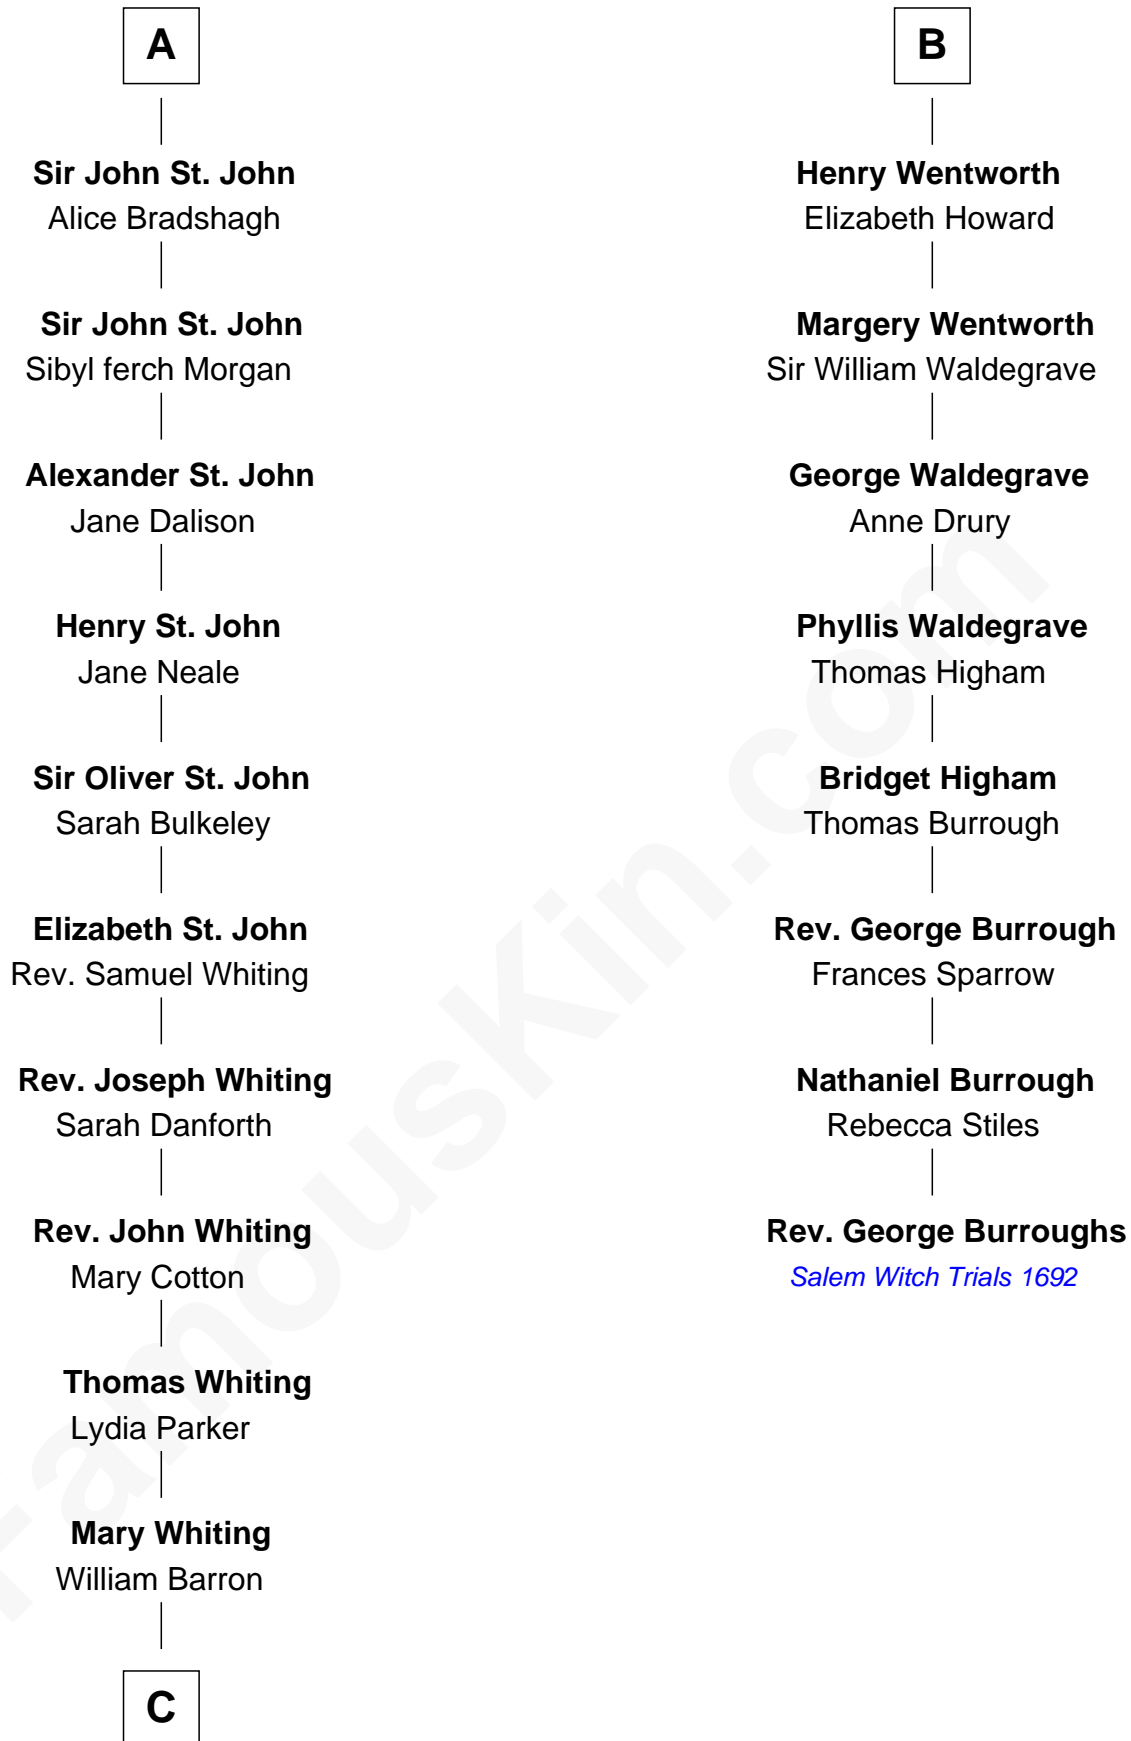

FamousKin.com

Relationship Chart of

James Sherman

27th U.S. Vice-President

14th cousin 6 times removed of

Rev. George Burroughs

Executed for Witchcraft, Salem 1692

C

—
Mary Augusta Barron

Stalham Williams

—
Frances Lucretia Williams

Richard Winslow Sherman

—
Mary Frances Sherman

Richard Updike Sherman

—
James Sherman

27th U.S. Vice-President