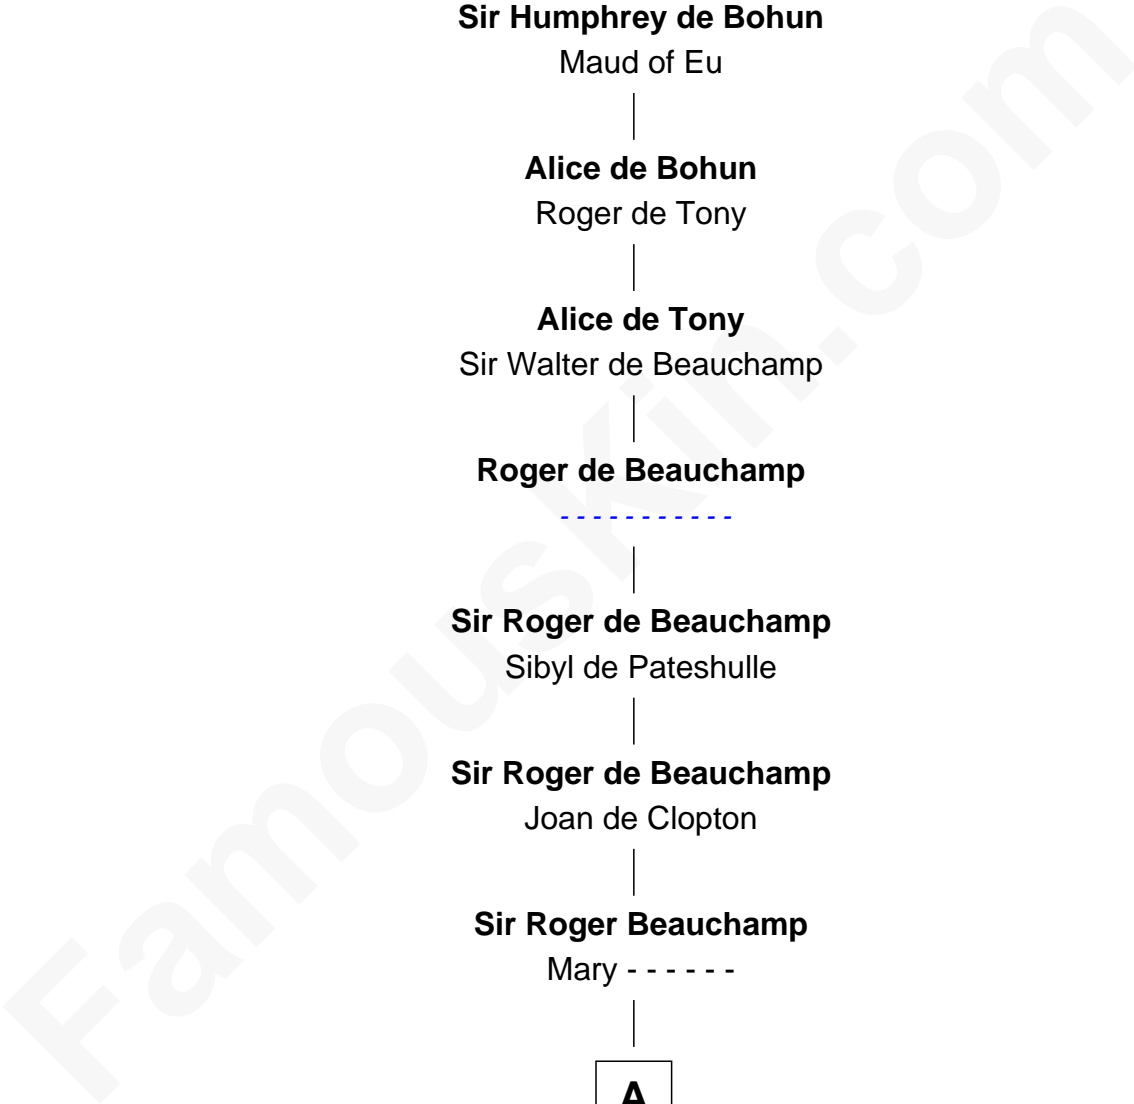

Henry de Bohun

Maud de Mandeville

Sir Humphrey de Bohun

Maud of Eu

Alice de Bohun

Roger de Tony

Alice de Tony

Sir Walter de Beauchamp

Roger de Beauchamp

Sir Roger de Beauchamp

Sibyl de Pateshulle

Sir Roger de Beauchamp

Joan de Clopton

Sir Roger de Beauchamp

Mary - - - - -

A