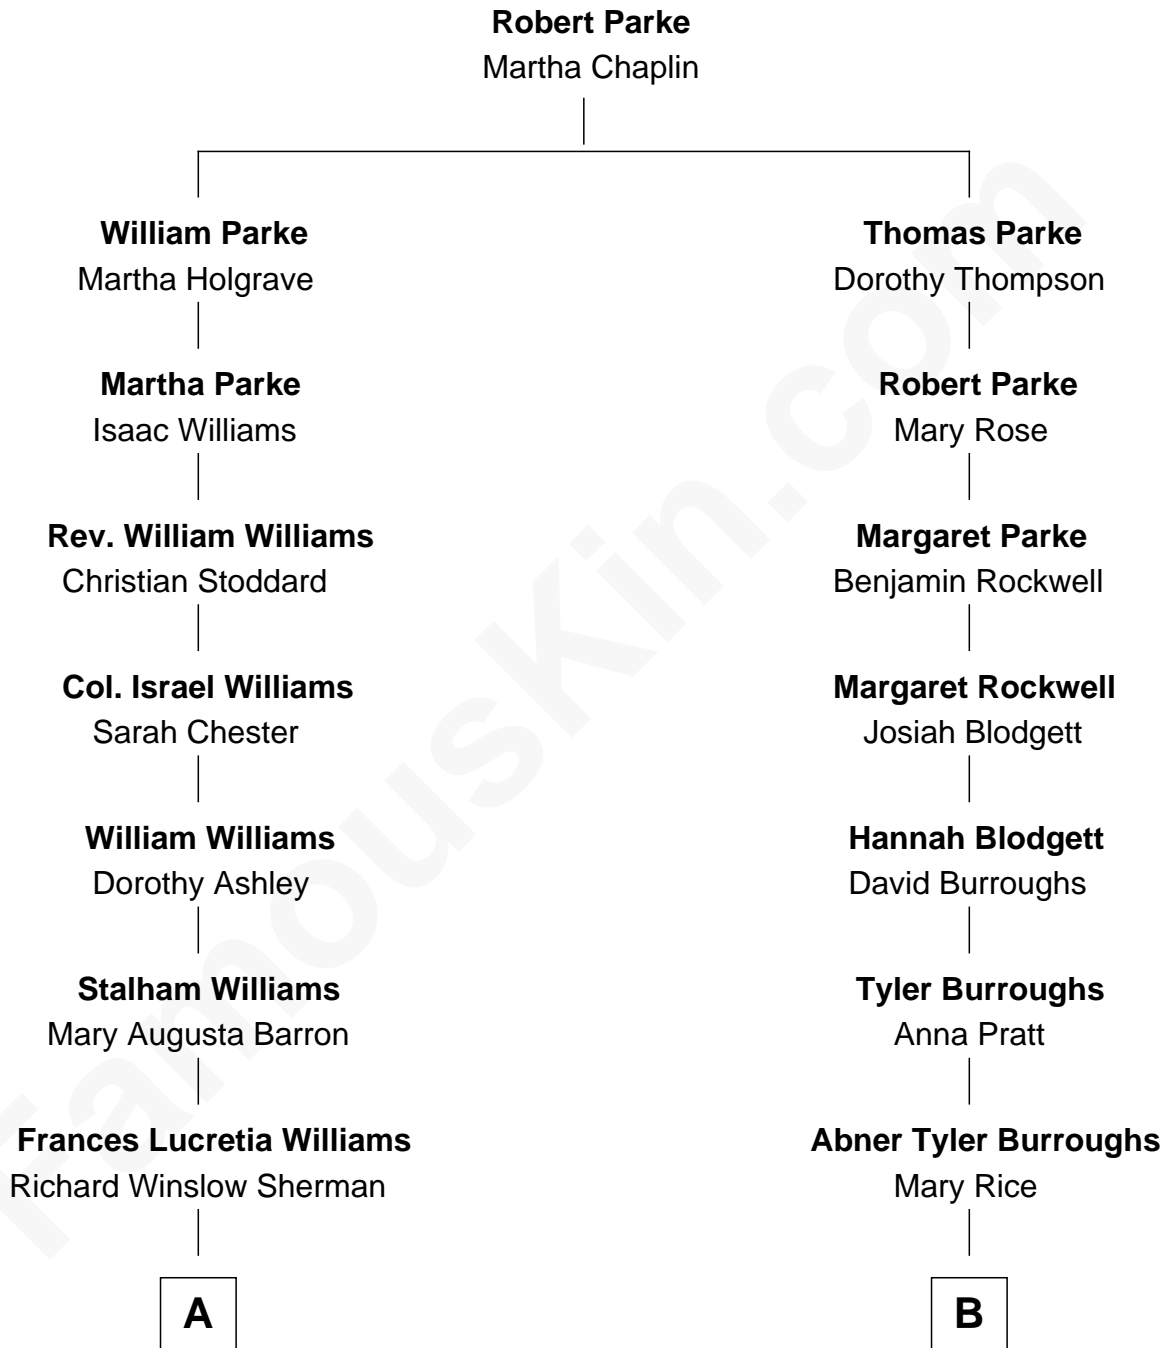

FamousKin.com Relationship Chart of

James Sherman

27th U.S. Vice-President

8th cousin of

Edgar Rice Burroughs

Author of Tarzan and John Carter

A

Mary Frances Sherman
Richard Updike Sherman

James Sherman
27th U.S. Vice-President

B

George Tyler Burroughs
Mary Evaline Zieger

Edgar Rice Burroughs
Author of Tarzan

FamousKin.com