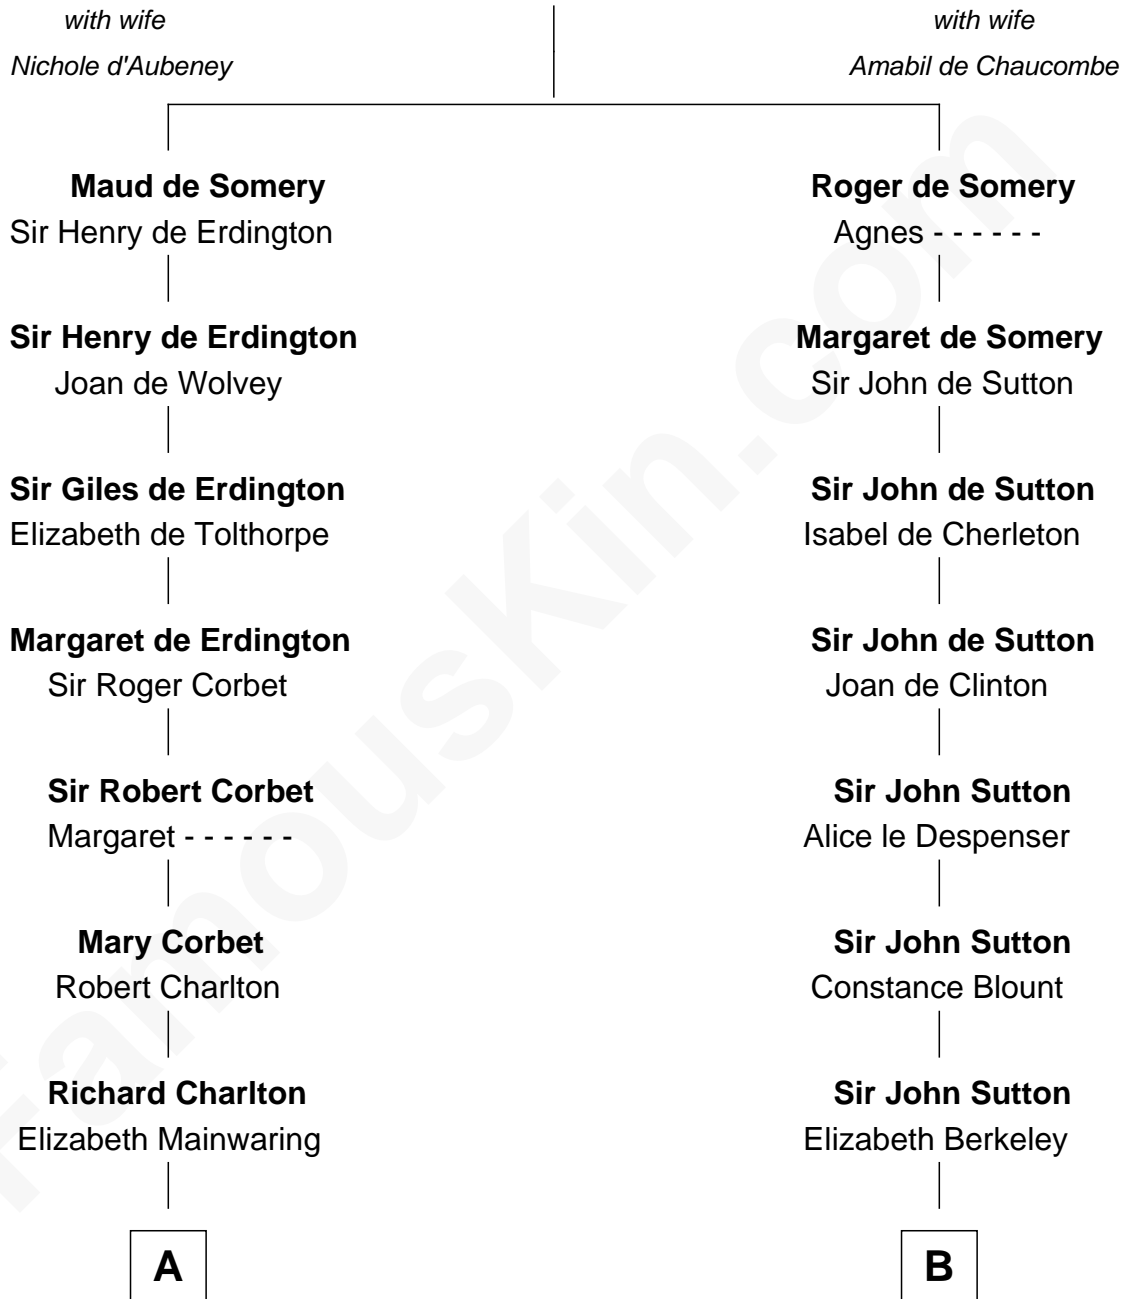

# FamousKin.com Relationship Chart of

**James Sherman**

*27th U.S. Vice-President*

**19th cousin 2 times removed of**

**Sir Winston Churchill**

*Prime Minister of the United Kingdom*

## Sir Roger de Somery

**C**

**Frances Lucretia Williams**

Richard Winslow Sherman

**Mary Frances Sherman**

Richard Updike Sherman

**James Sherman**

*27th U.S. Vice-President*