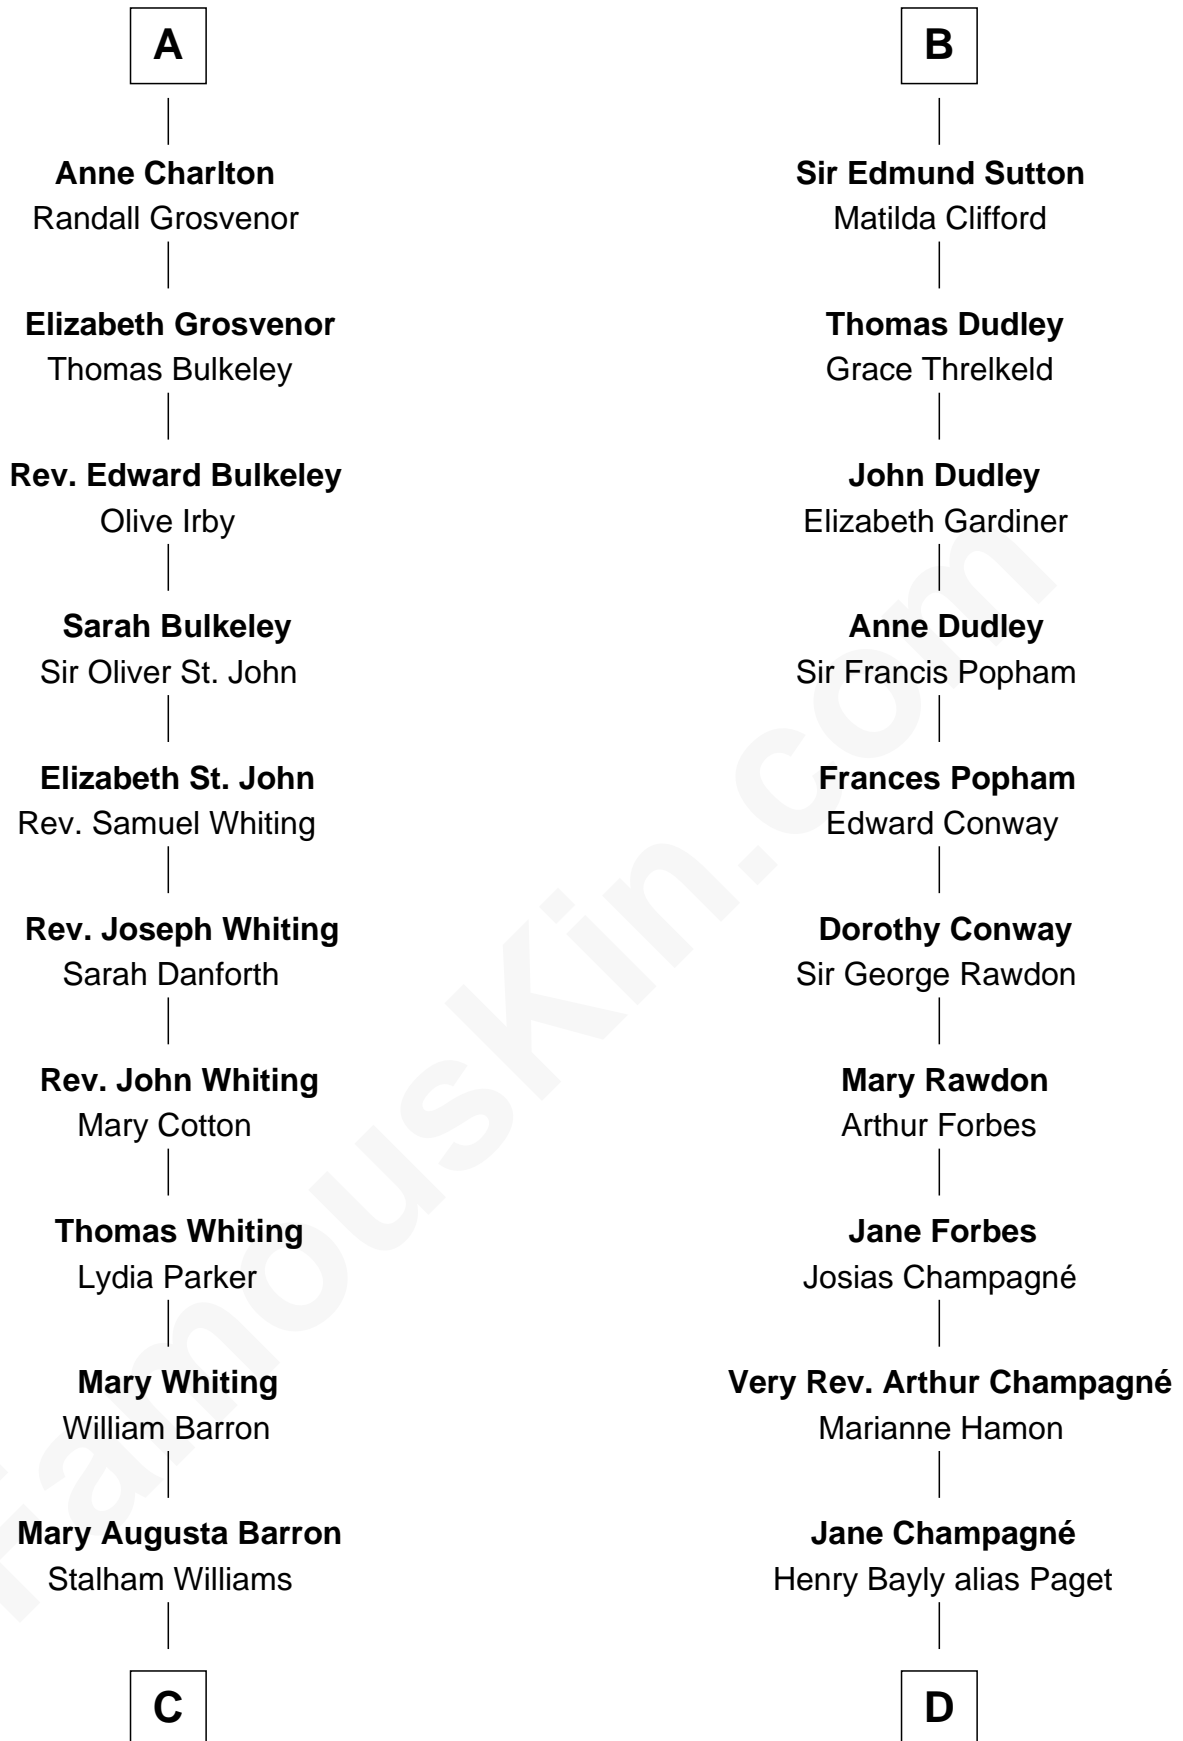

# FamousKin.com Relationship Chart of

**James Sherman**

*27th U.S. Vice-President*

**19th cousin 2 times removed of**

**Sir Winston Churchill**

*Prime Minister of the United Kingdom*

## Sir Roger de Somery

**C**

**Frances Lucretia Williams**

Richard Winslow Sherman

**Mary Frances Sherman**

Richard Updike Sherman

**James Sherman**

*27th U.S. Vice-President*