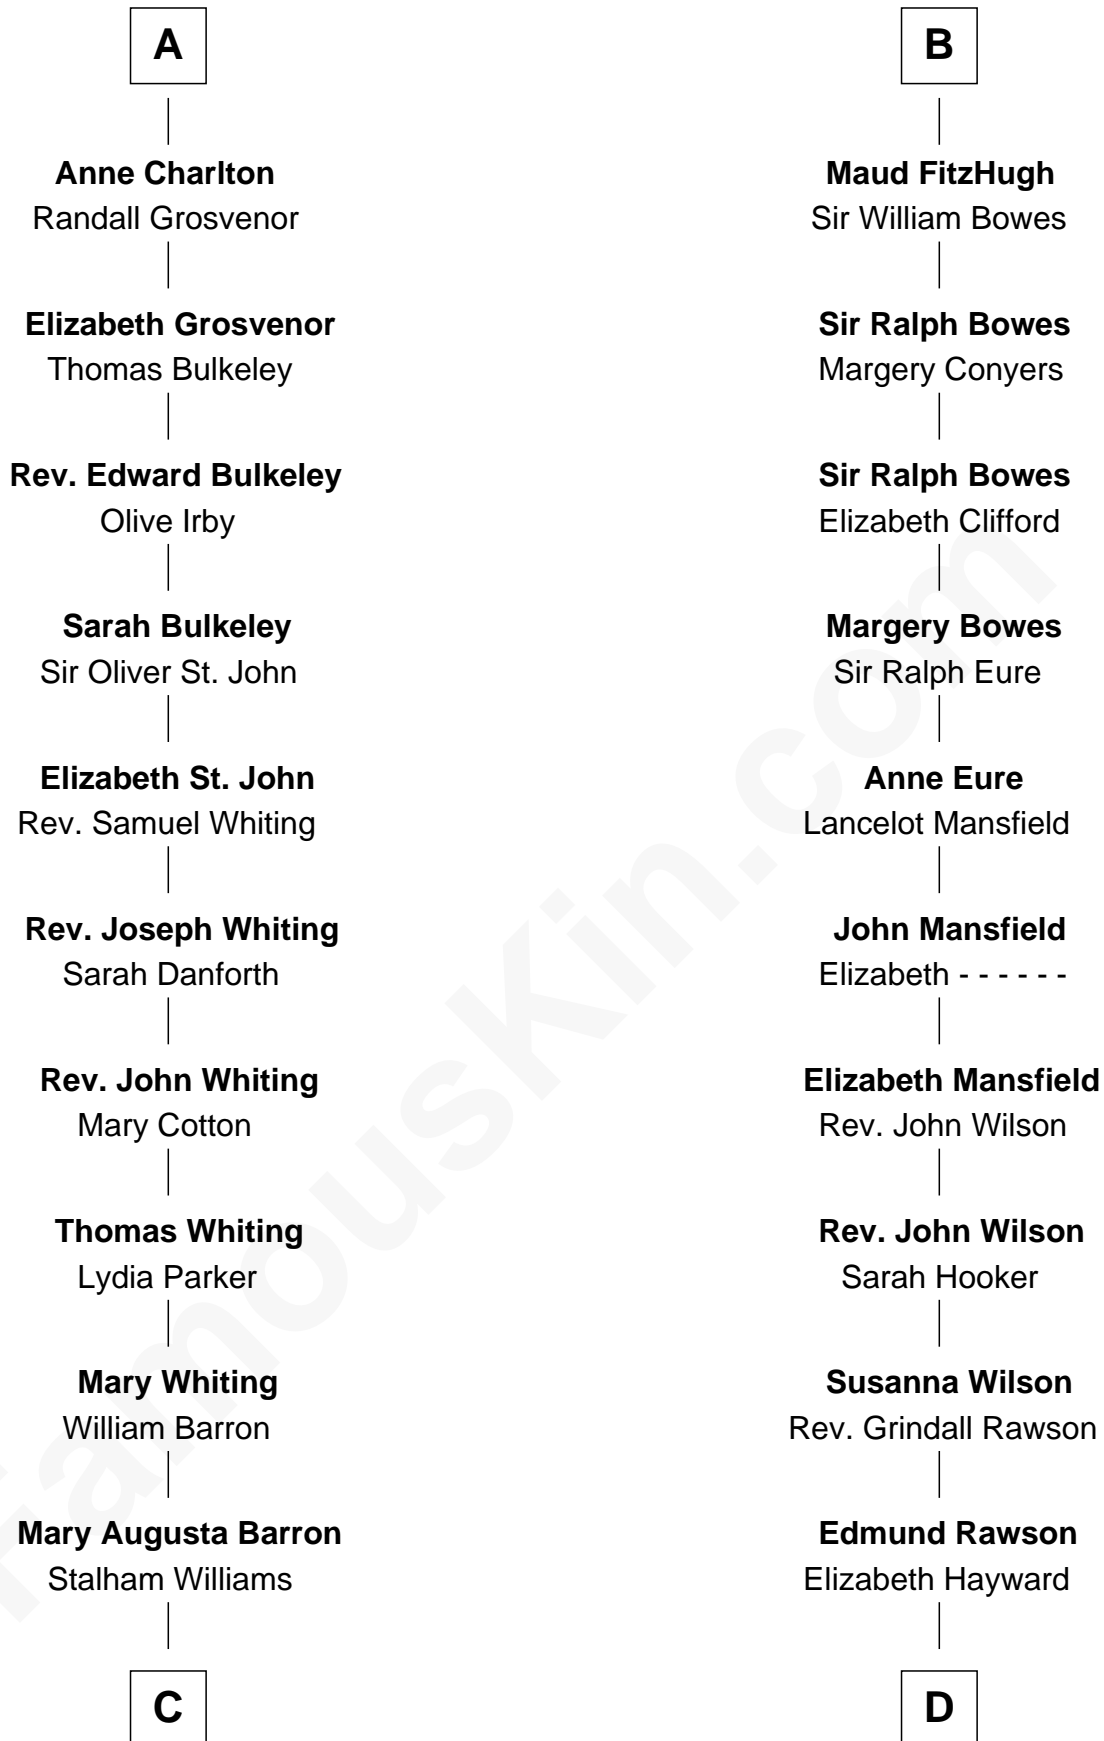

# FamousKin.com Relationship Chart of

**James Sherman**

*27th U.S. Vice-President*

19th cousin 2 times removed of

**William Howard Taft**

*27th U.S. President*

**Sir Roger de Somery**

Nichole d'Aubenev

**C**

**Frances Lucretia Williams**

Richard Winslow Sherman

**Mary Frances Sherman**

Richard Updike Sherman

**James Sherman**

*27th U.S. Vice-President*

**D**

**Abner Rawson**

Mary Allen

**Rhoda Rawson**

Aaron Taft

**Peter Rawson Taft**

Sylvia Howard

**Alphonso Taft**

Louisa Maria Torrey

**William Howard Taft**

*27th U.S. President*