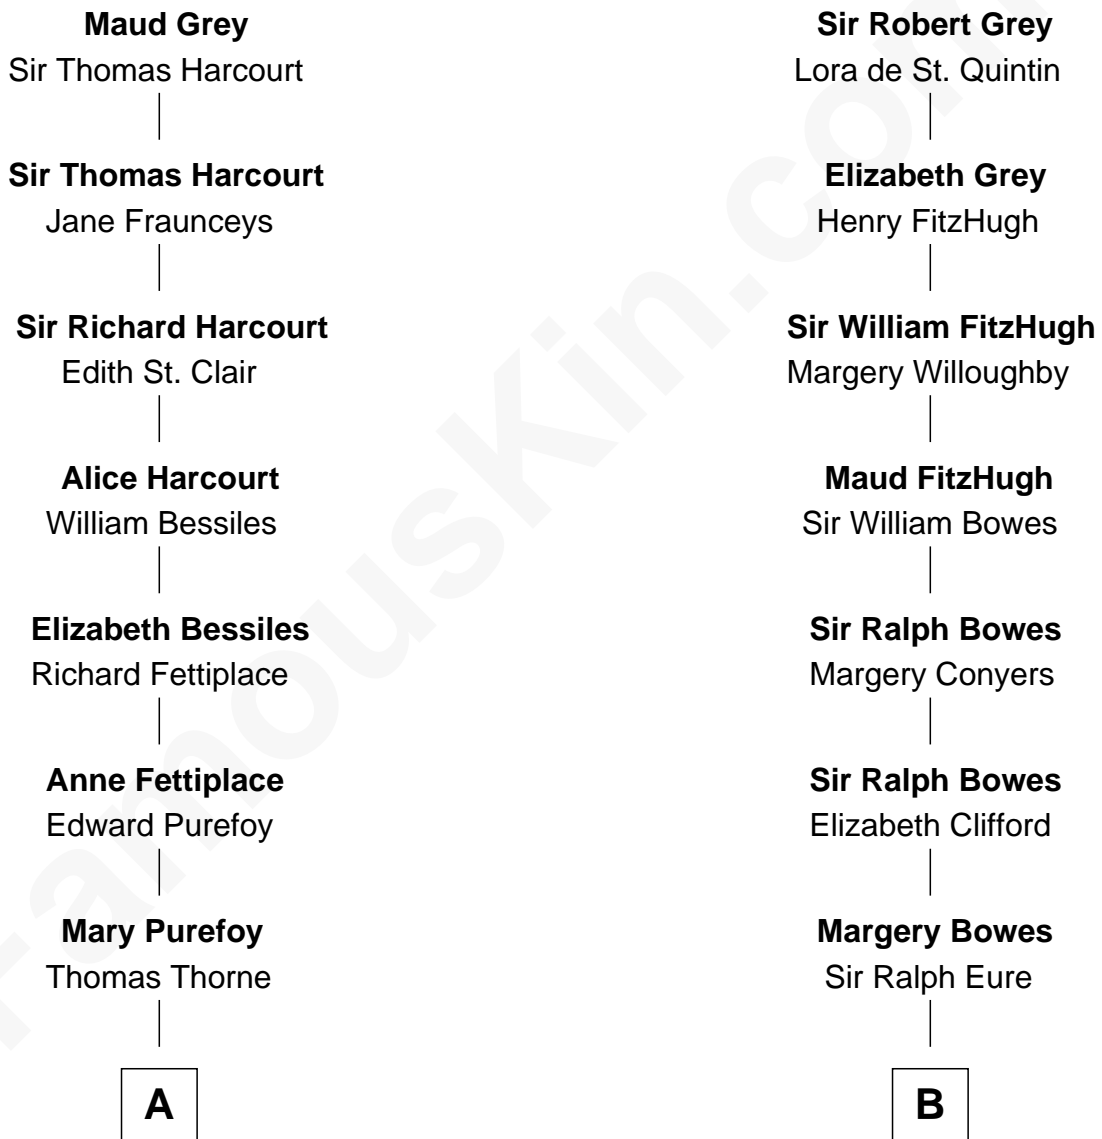

# FamousKin.com Relationship Chart of

**James Sherman**

*27th U.S. Vice-President*

17th cousin 1 time removed of

**William Howard Taft**

*27th U.S. President*

**Sir John Grey**

*Avice Marmion*

C

—  
**Mary Frances Sherman**  
Richard Updike Sherman

—  
**James Sherman**  
*27th U.S. Vice-President*

FamousKin.com