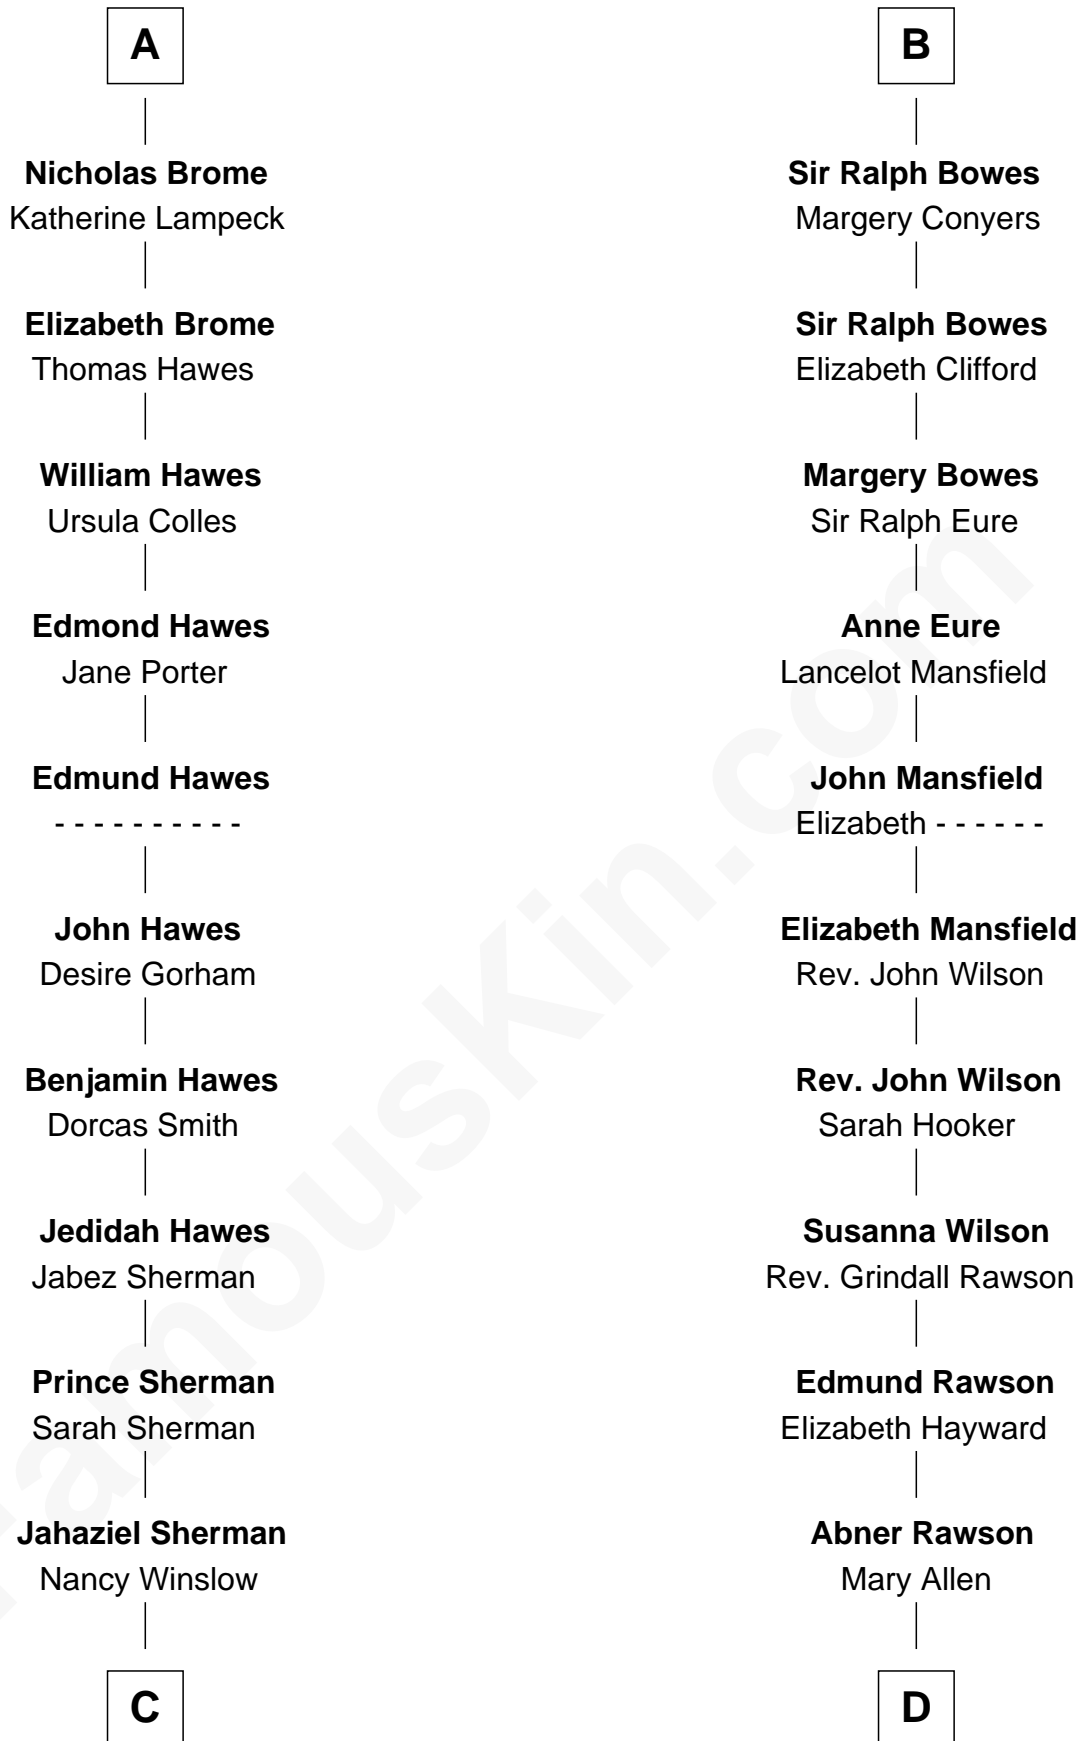

FamousKin.com Relationship Chart of

James Sherman

27th U.S. Vice-President

19th cousin 1 time removed of

William Howard Taft

27th U.S. President

Sir William de Ros

Lucy FitzPiers

Elizabeth Grey

Sir William FitzHugh

Margery Willoughby

Maud FitzHugh

Sir William Bowes

B

C

Richard Winslow Sherman

Frances Lucretia Williams

Mary Frances Sherman

Richard Updike Sherman

James Sherman

27th U.S. Vice-President

D

Rhoda Rawson

Aaron Taft

Peter Rawson Taft

Sylvia Howard

Alphonso Taft

Louisa Maria Torrey

William Howard Taft

27th U.S. President

FamousKin.com