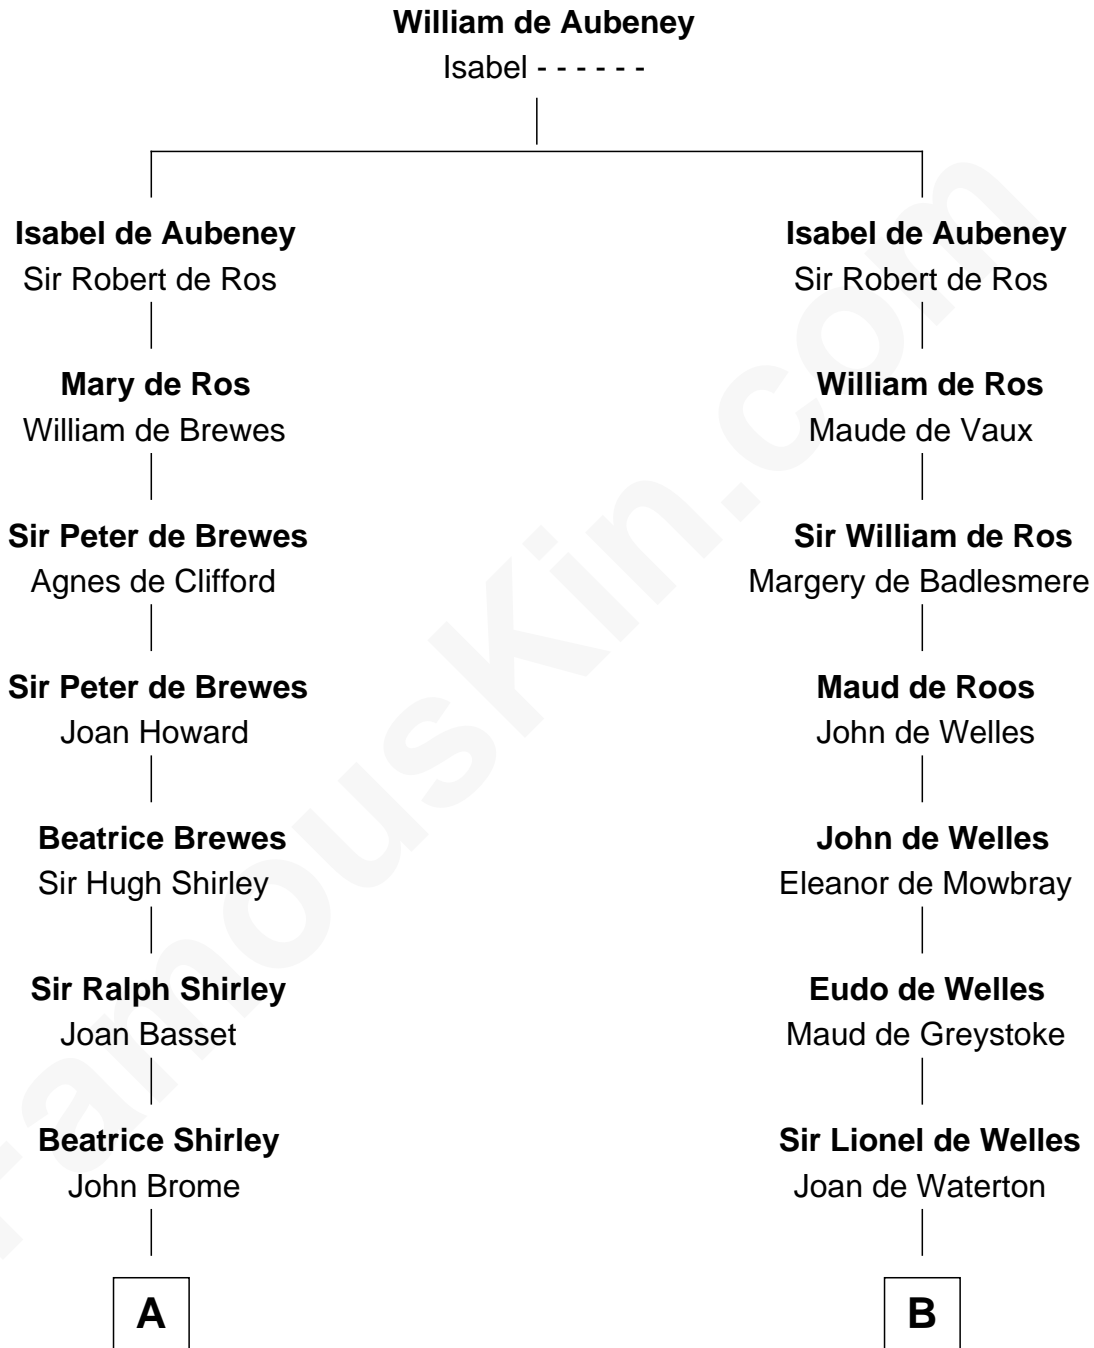

FamousKin.com Relationship Chart of

James Sherman

27th U.S. Vice-President

19th cousin 2 times removed of

William Howard Taft

27th U.S. President

C

Richard Winslow Sherman

Frances Lucretia Williams

Mary Frances Sherman

Richard Updike Sherman

James Sherman

27th U.S. Vice-President

D

Abner Rawson

Mary Allen

Rhoda Rawson

Aaron Taft

Peter Rawson Taft

Sylvia Howard

Alphonso Taft

Louisa Maria Torrey

William Howard Taft

27th U.S. President