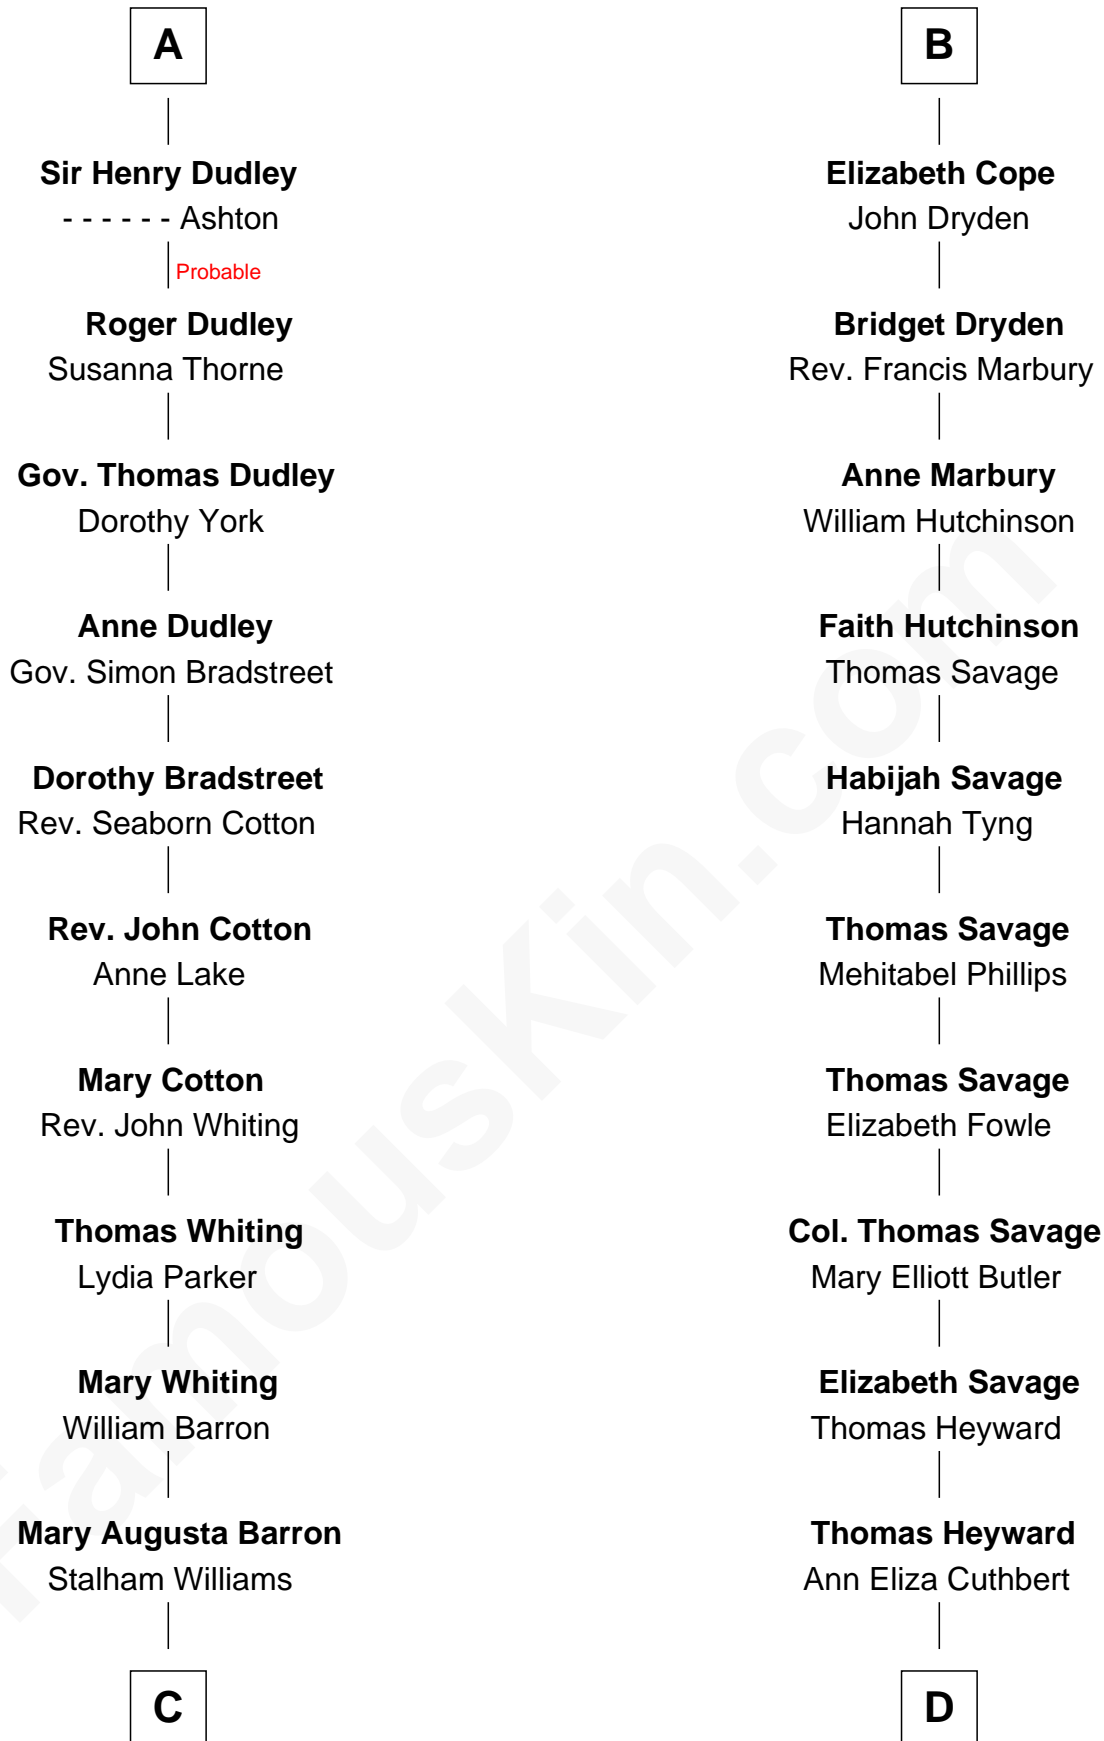

FamousKin.com Relationship Chart of

James Sherman

27th U.S. Vice-President

19th cousin 1 time removed of

DuBose Heyward

Author of Porgy (Porgy & Bess)

Ralph de Stafford

Margaret de Audley

John de Ferrers

Robert de Ferrers

Margaret Despencer

Phillippa Ferrers

Sir Thomas Greene

Elizabeth Greene

William Raleigh

Sir Edward Raleigh

Margaret Verney

Sir Edward Raleigh

Anne Chamberlayne

Bridget Raleigh

Sir John Cope

B

C

Frances Lucretia Williams
Richard Winslow Sherman

Mary Frances Sherman
Richard Updike Sherman

James Sherman
27th U.S. Vice-President

D

Thomas Savage Heyward
Georgianna Hasell

Thomas Savage Heyward
Louisa Watkins

Edwin Watkins Heyward
Jane Screven DuBose

DuBose Heyward
American Novelist