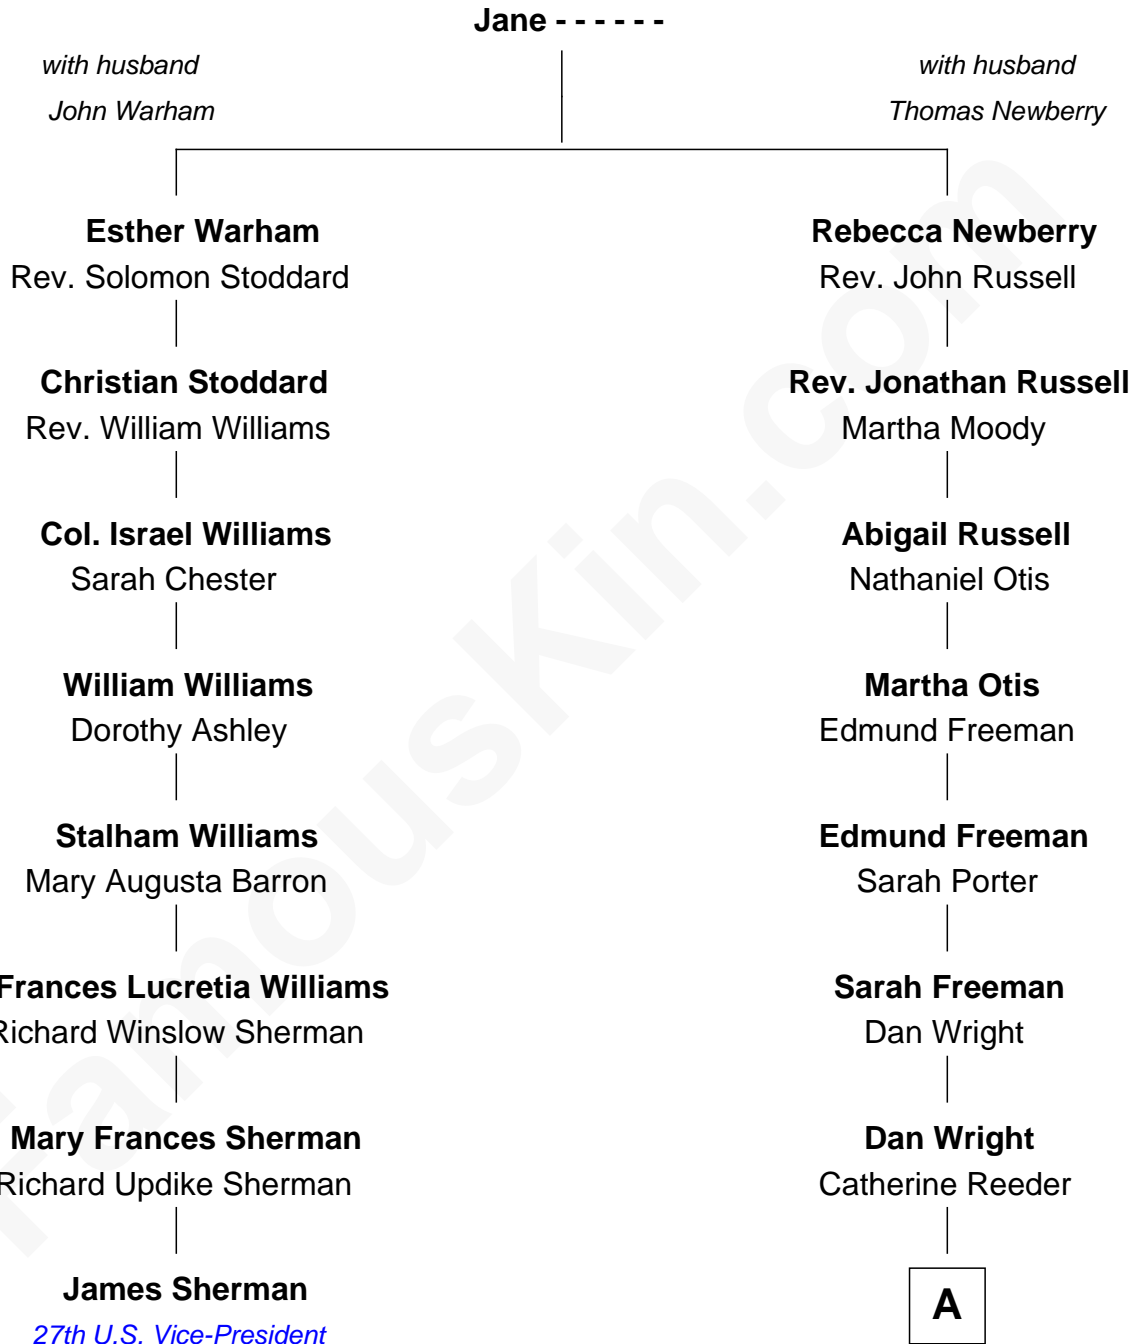

# FamousKin.com Relationship Chart of

**James Sherman**

*27th U.S. Vice-President*

7th cousin 1 time removed of

**Orville Wright**

*Wright Brothers - Aviation Pioneer*

**A**

**Bishop Milton Wright**  
Susan Catherine Koerner

**Orville Wright**  
*Aviation Pioneer*

FamousKin.com