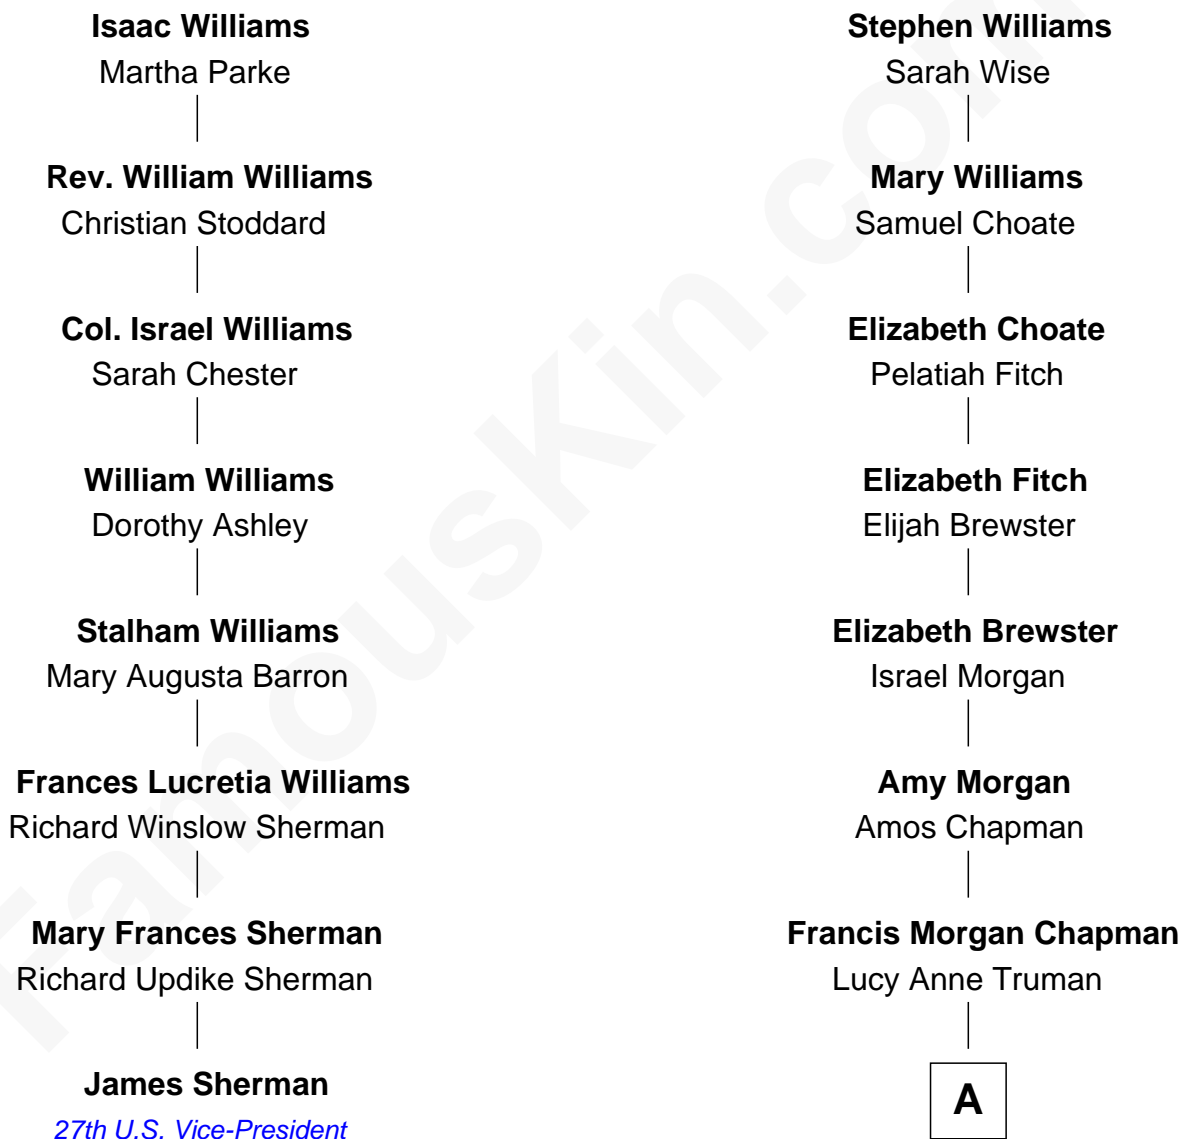

FamousKin.com Relationship Chart of

James Sherman

27th U.S. Vice-President

7th cousin 2 times removed of

Nelson Rockefeller

41st U.S. Vice-President

Robert Williams

Elizabeth - - - - -

A

Abby Pearce Truman Chapman

Nelson Wilmarth Aldrich

Abby Greene Aldrich

John Davison Rockefeller

Nelson Rockefeller

41st U.S. Vice-President

FamousKin.com