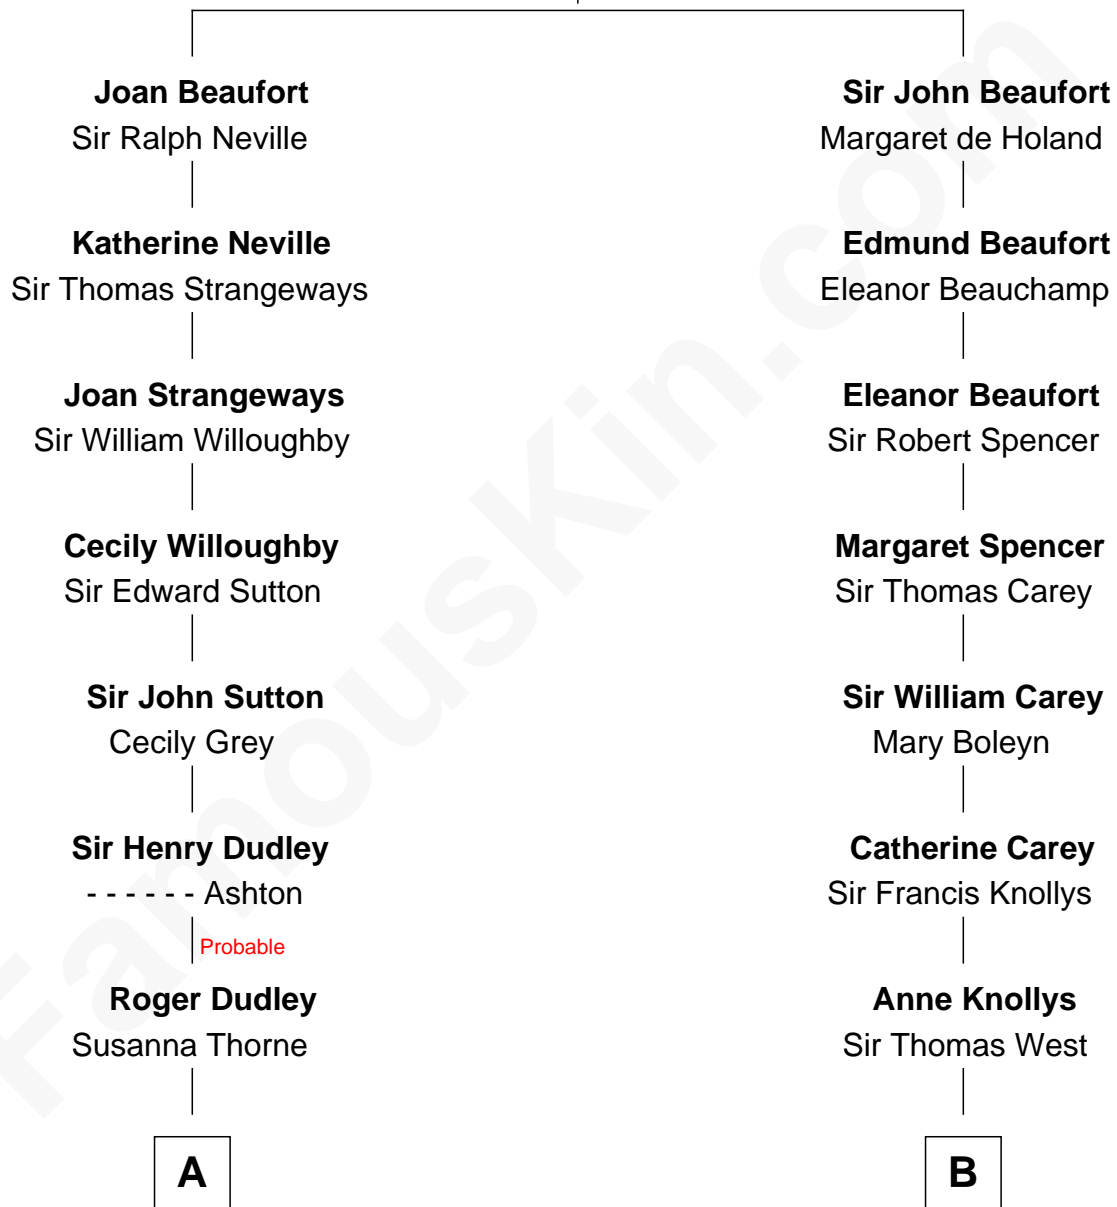

FamousKin.com Relationship Chart of

James Sherman

27th U.S. Vice-President

17th cousin 1 time removed of

Nelson Rockefeller

41st U.S. Vice-President

John of Gaunt

Katherine Roet

C

John Davison Rockefeller

Abby Greene Aldrich

Nelson Rockefeller

41st U.S. Vice-President

FamousKin.com